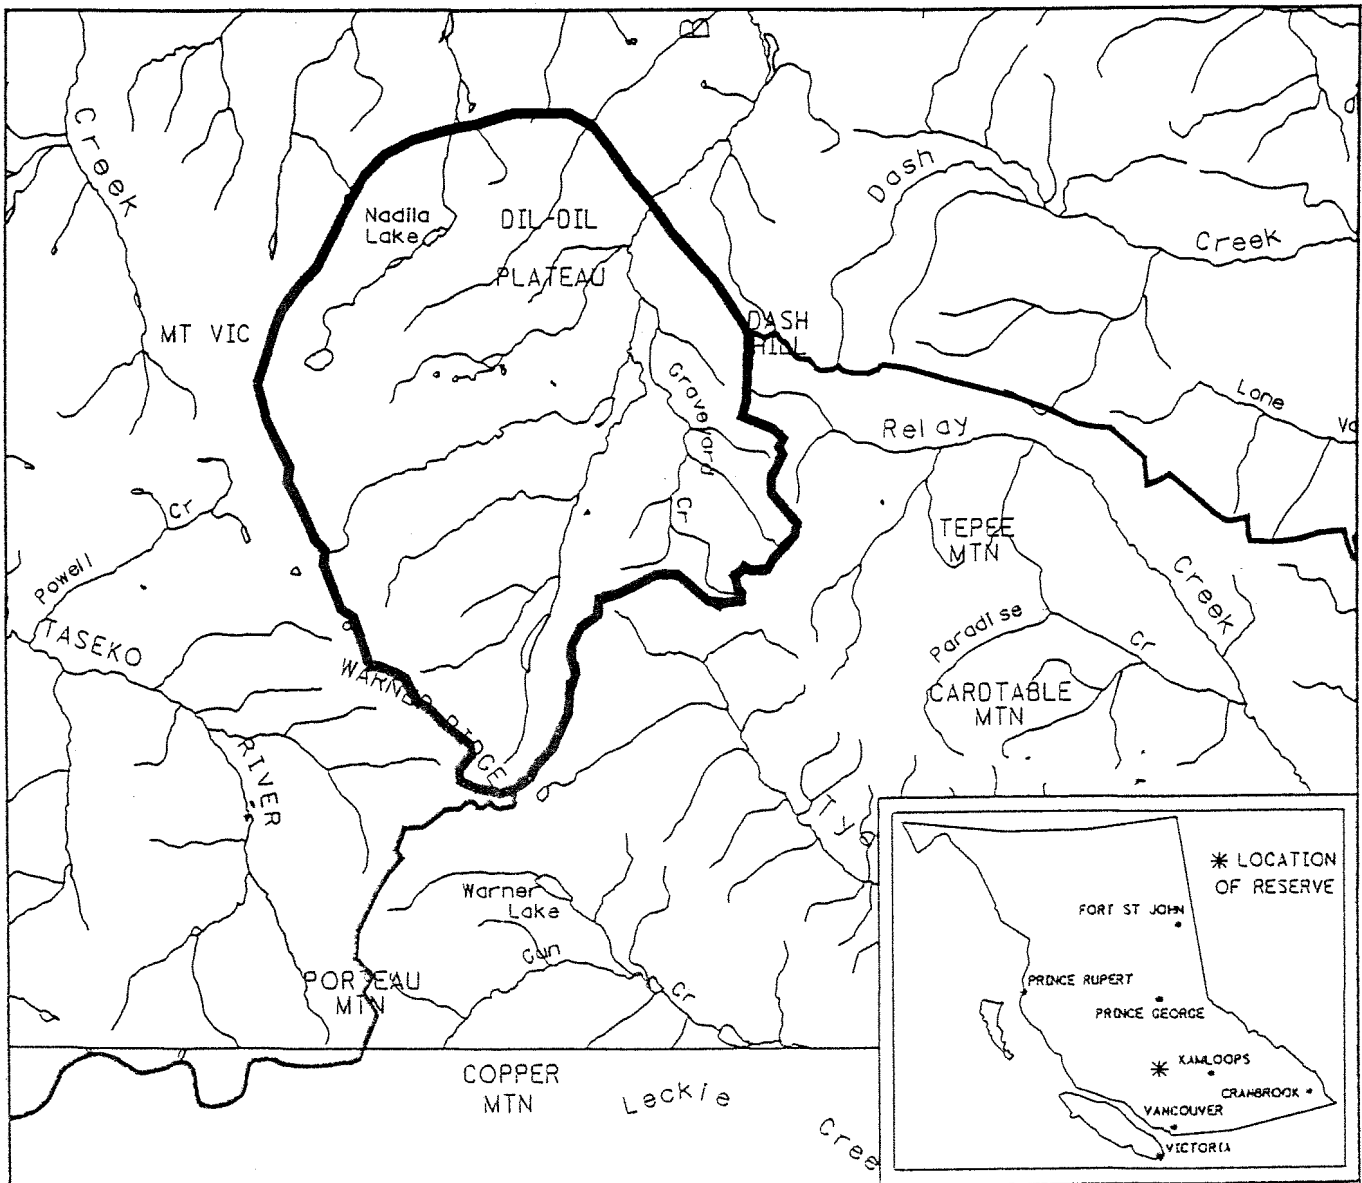

PROVINCE OF BRITISH COLUMBIA  
MINISTRY OF ENERGY, MINES AND PETROLEUM RESOURCES  
MINERAL TITLES BRANCH

SOUTH CHILCOTIN (SITE 19)

This is a summary sketch of the area shown in black on Mineral Titles Reference Maps (File 12000 01)

LAND DISTRICT: LILLOOET	MINING DIVISION: CLINTON	
MAPS: 092003E, 3W, 6E	SCALE 1:250 000	SKETCH PREPARED BY: LCK