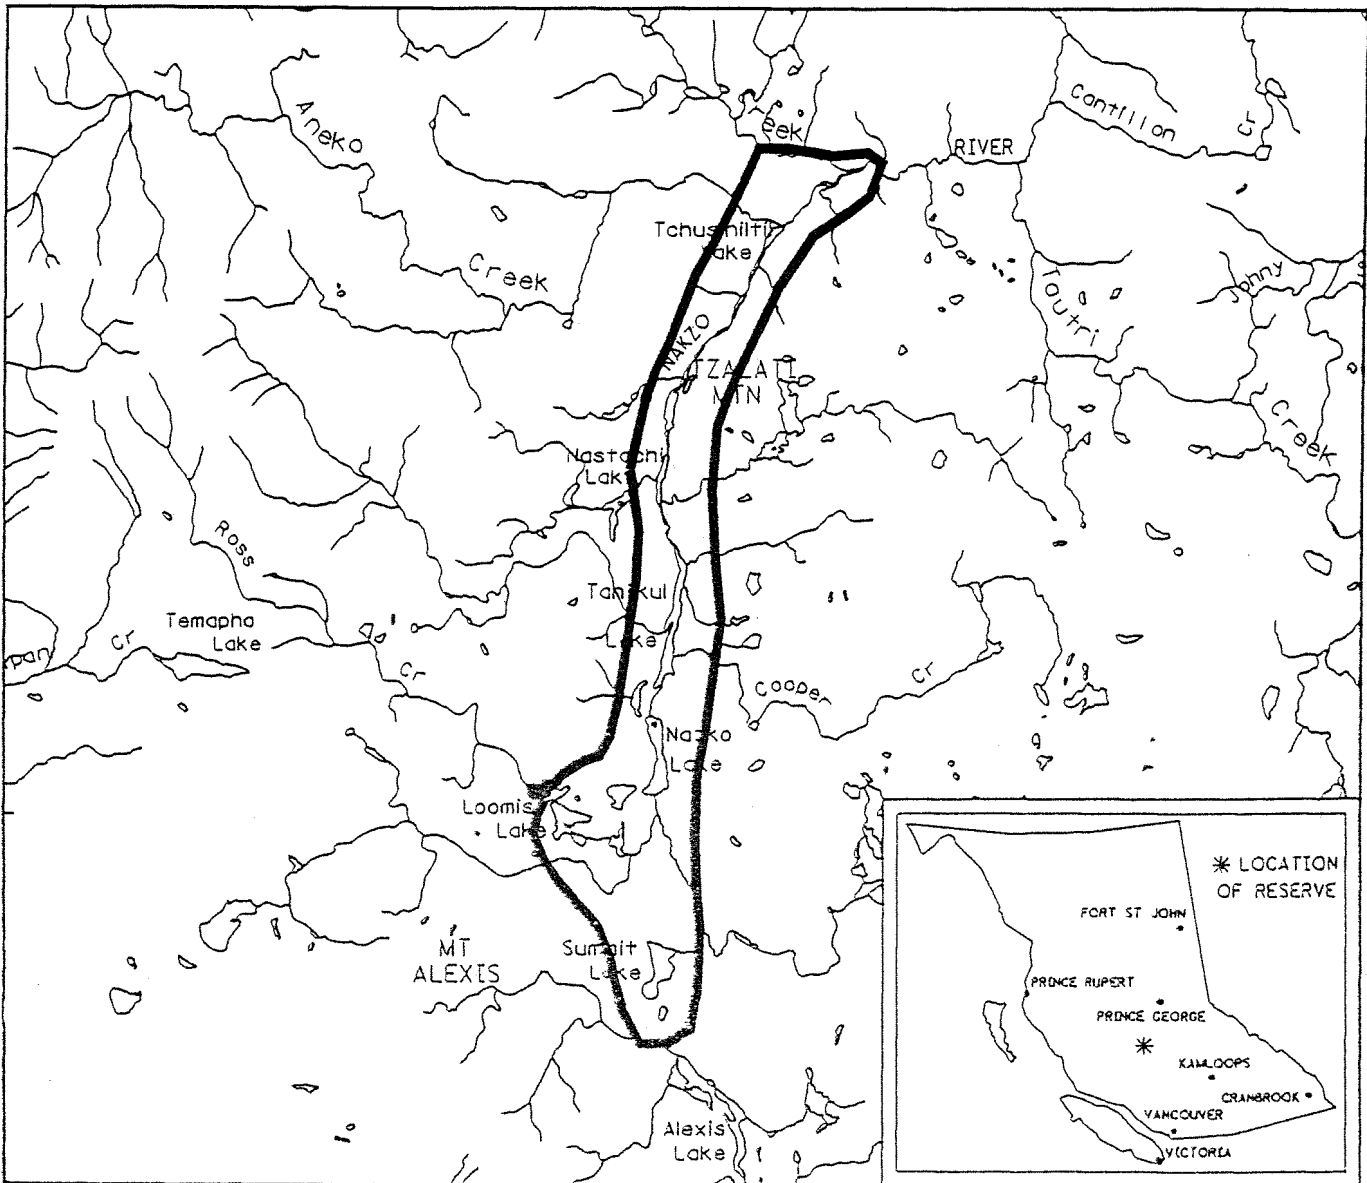

FILE NO. 14280 03 963

PROVINCE OF BRITISH COLUMBIA  
MINISTRY OF ENERGY, MINES AND PETROLEUM RESOURCES  
MINERAL TITLES BRANCH

NAZKO LAKES (SITE 18)

This is a summary sketch of the area shown in black on Mineral Titles Reference Maps (File 12000 01)

LAND DISTRICT: CARIBOO	MINING DIVISION: CARIBOO	
MAPS: 093805E, 11W, 12E	SCALE 1: 250 000	SKETCH PREPARED BY: LCK