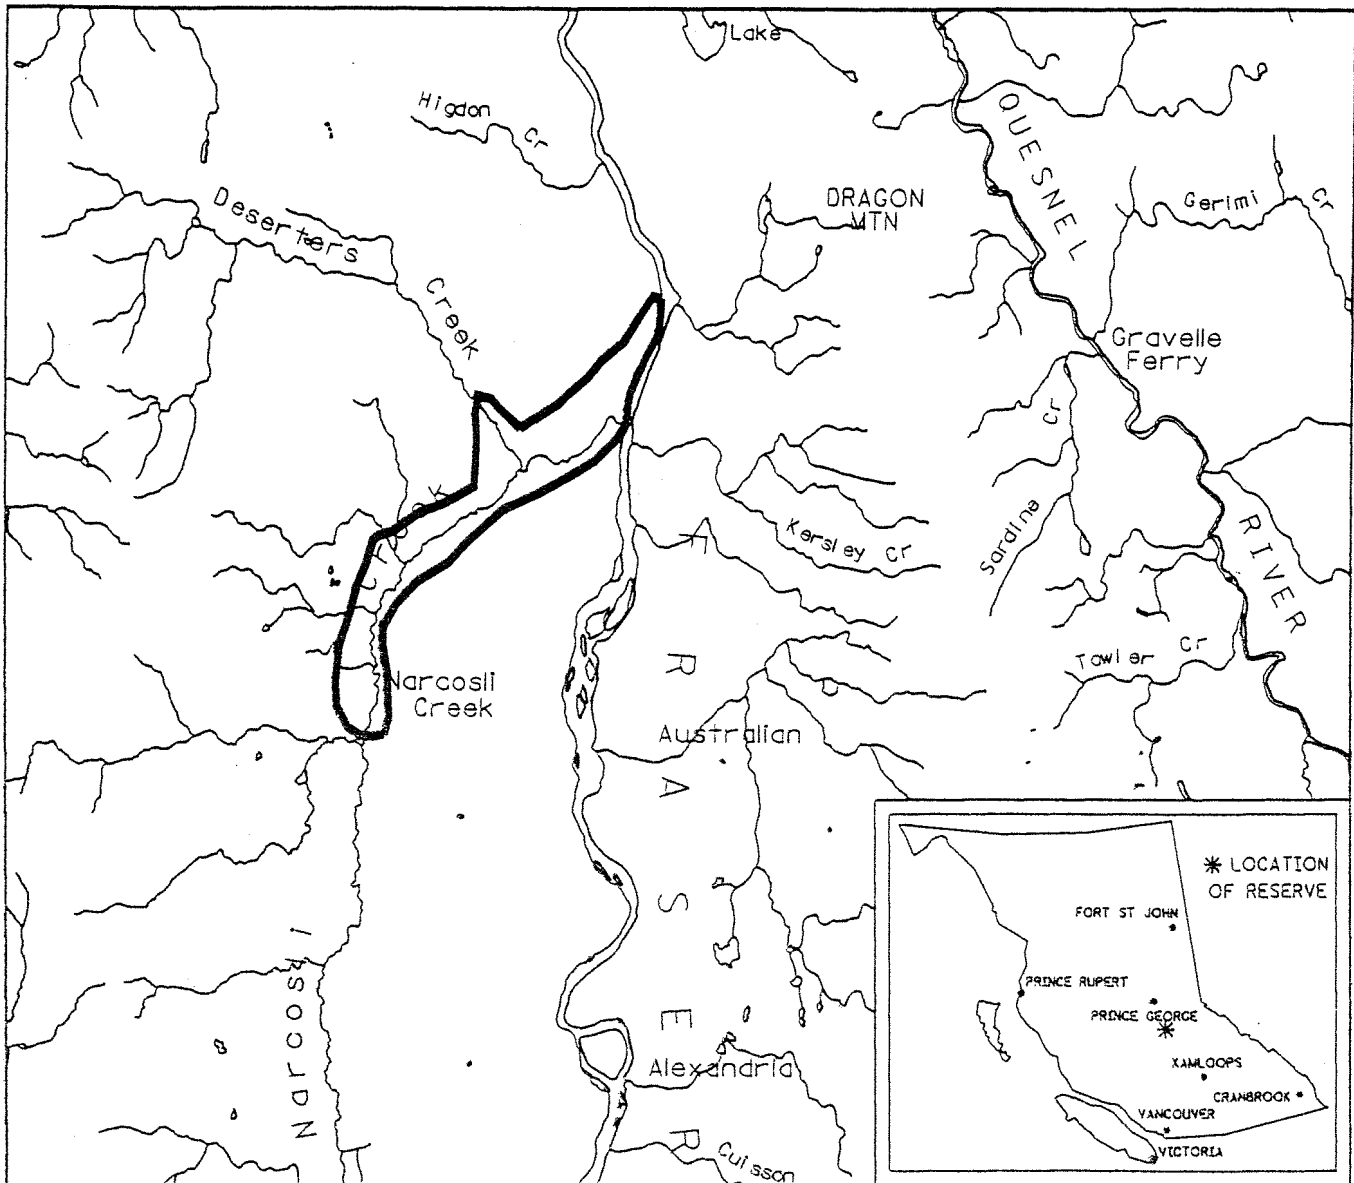

FILE NO. 14280-03-963

PROVINCE OF BRITISH COLUMBIA
MINISTRY OF ENERGY, MINES AND PETROLEUM RESOURCES
MINERAL TITLES BRANCH

NARCOSLI GORGE (SITE 17)

This is a summary sketch of the area shown in black on Mineral Titles Reference Maps (File 12000 01)

LAND DISTRICT: CARIBOO	MINING DIVISION: CARIBOO	
MAPS: 093810E, 15E, 16W	SCALE 1: 250 000	SKETCH PREPARED BY: DGP