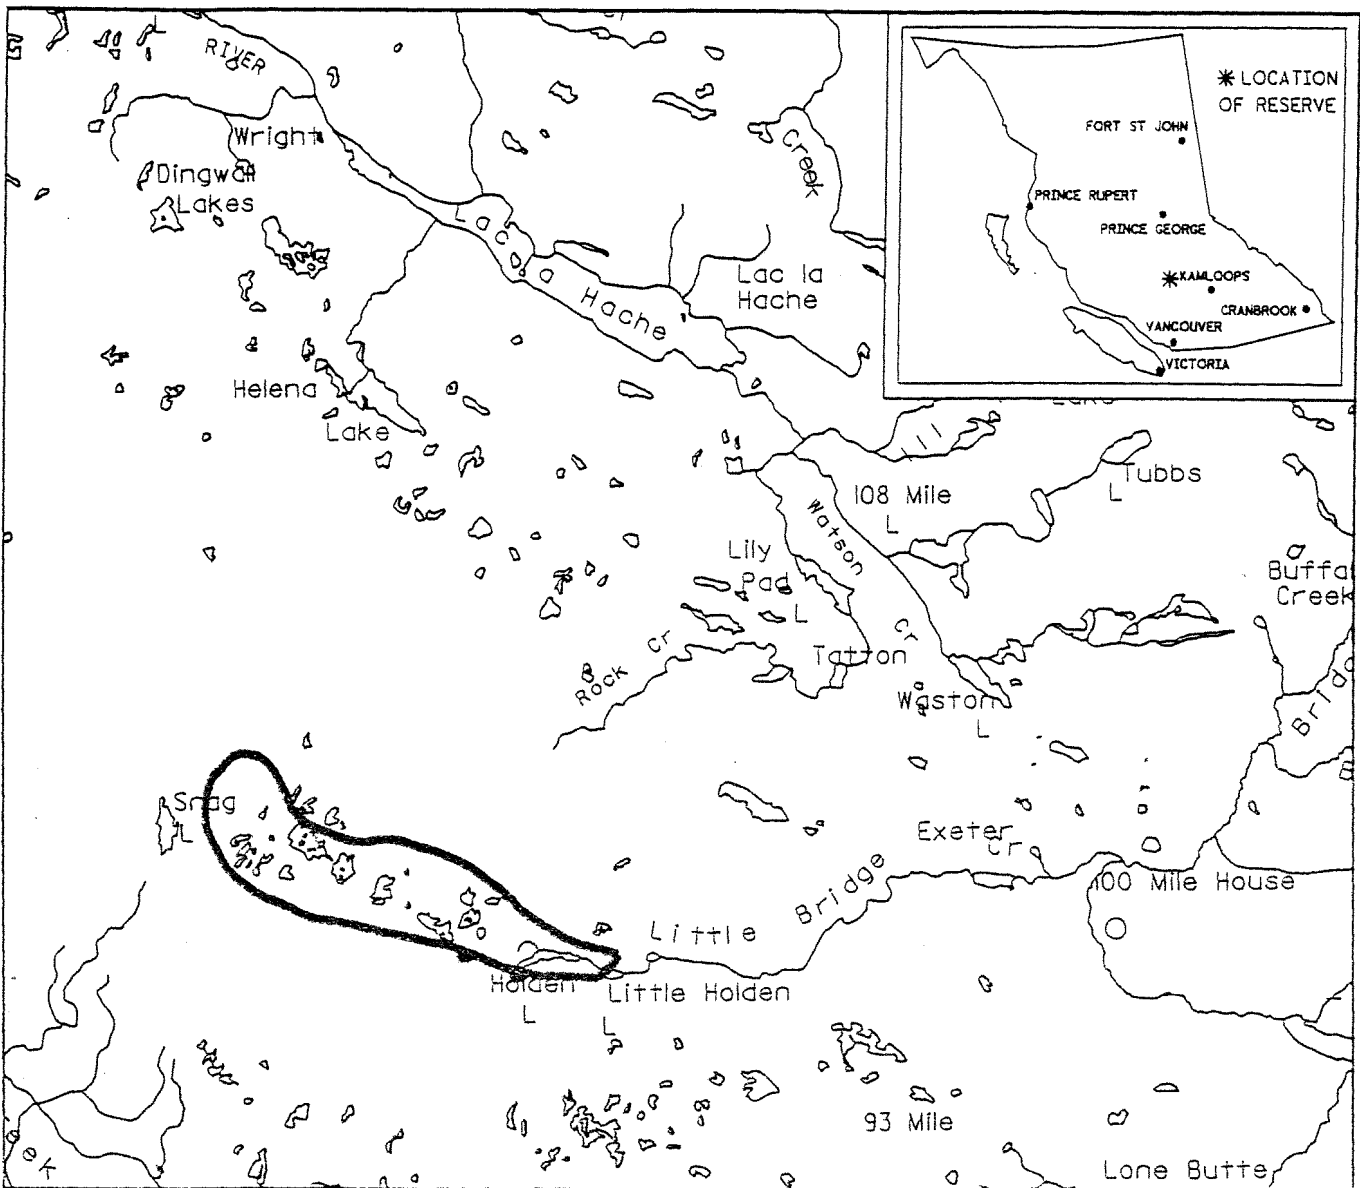

FILE NO. 14280-03-963

PROVINCE OF BRITISH COLUMBIA
MINISTRY OF ENERGY, MINES AND PETROLEUM RESOURCES
MINERAL TITLES BRANCH

MOOSE VALLEY (SITE 6b)

This is a summary sketch of the area shown in black on Mineral Titles Reference Maps (File 12000 01)

LAND DISTRICT: LILLOOET	MINING DIVISION: CLINTON	
MAPS: 92P/12E	SCALE 1: 250 000	SKETCH PREPARED BY: DGP