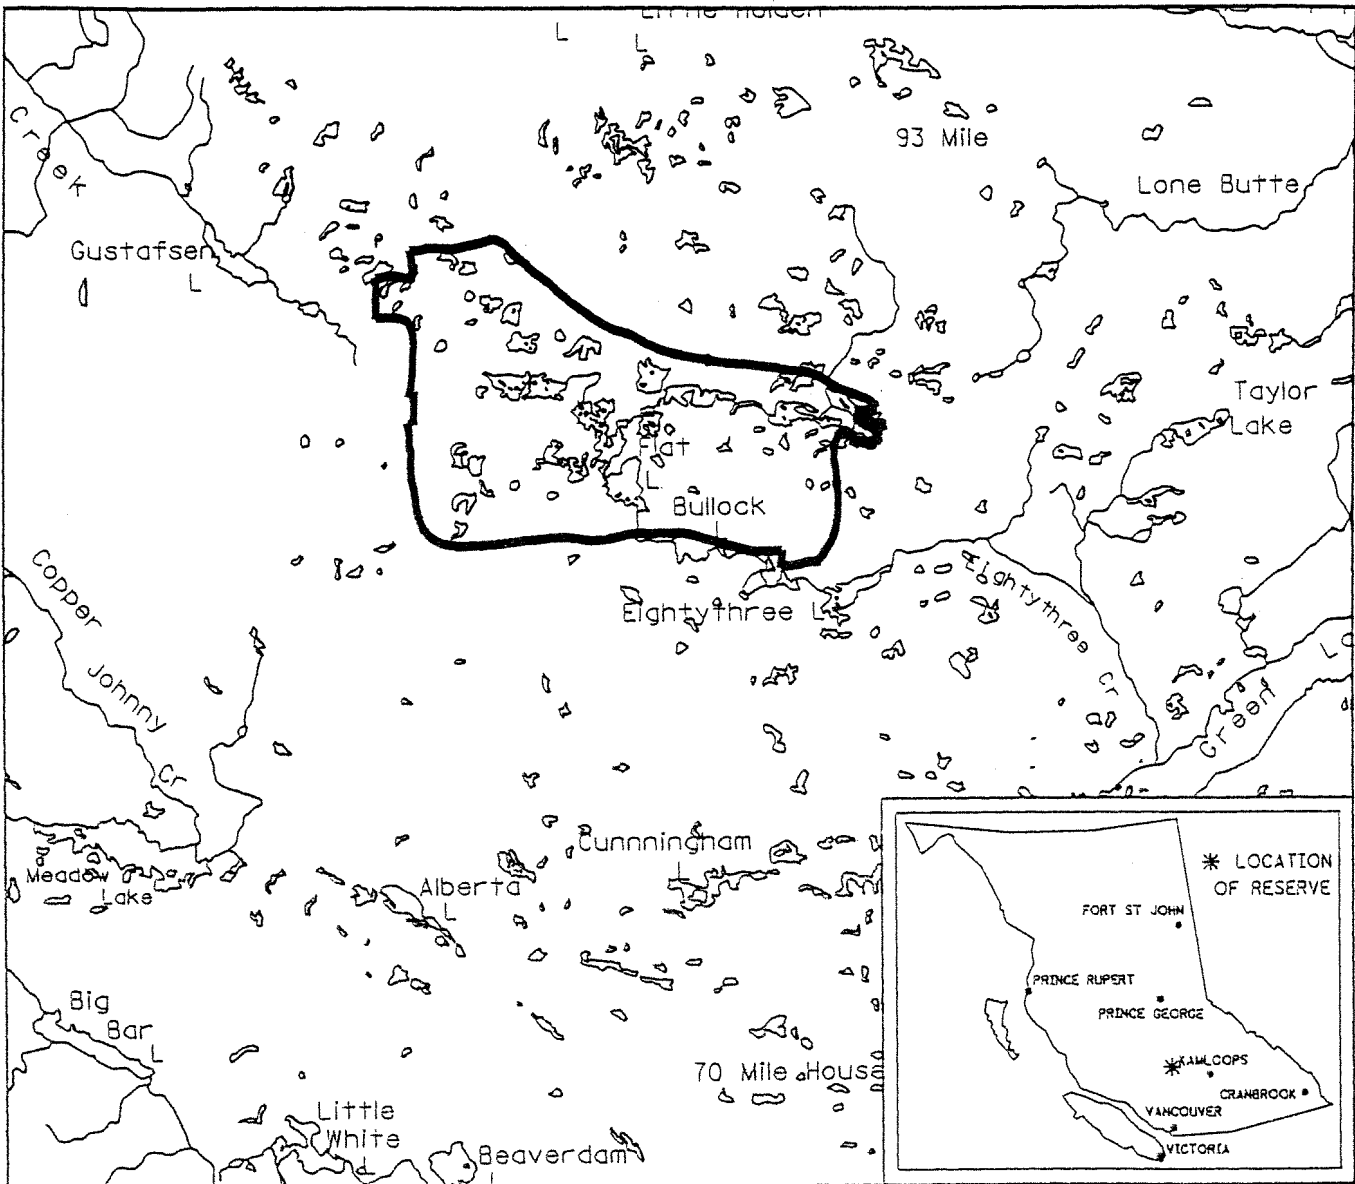

FILE NO. 14280-03-963

PROVINCE OF BRITISH COLUMBIA  
MINISTRY OF ENERGY, MINES AND PETROLEUM RESOURCES  
MINERAL TITLES BRANCH

FLAT LAKES (SITE 6a)

This is a summary sketch of the area shown in black on Mineral Titles Reference Maps (File 12000 01)

LAND DISTRICT: LILLOOET		MINING DIVISION: CLINTON	
MAPS: 92P/05E 92P/06W 92P/11W 92P/12E		SCALE 1: 250 000	SKETCH PREPARED BY: DGP