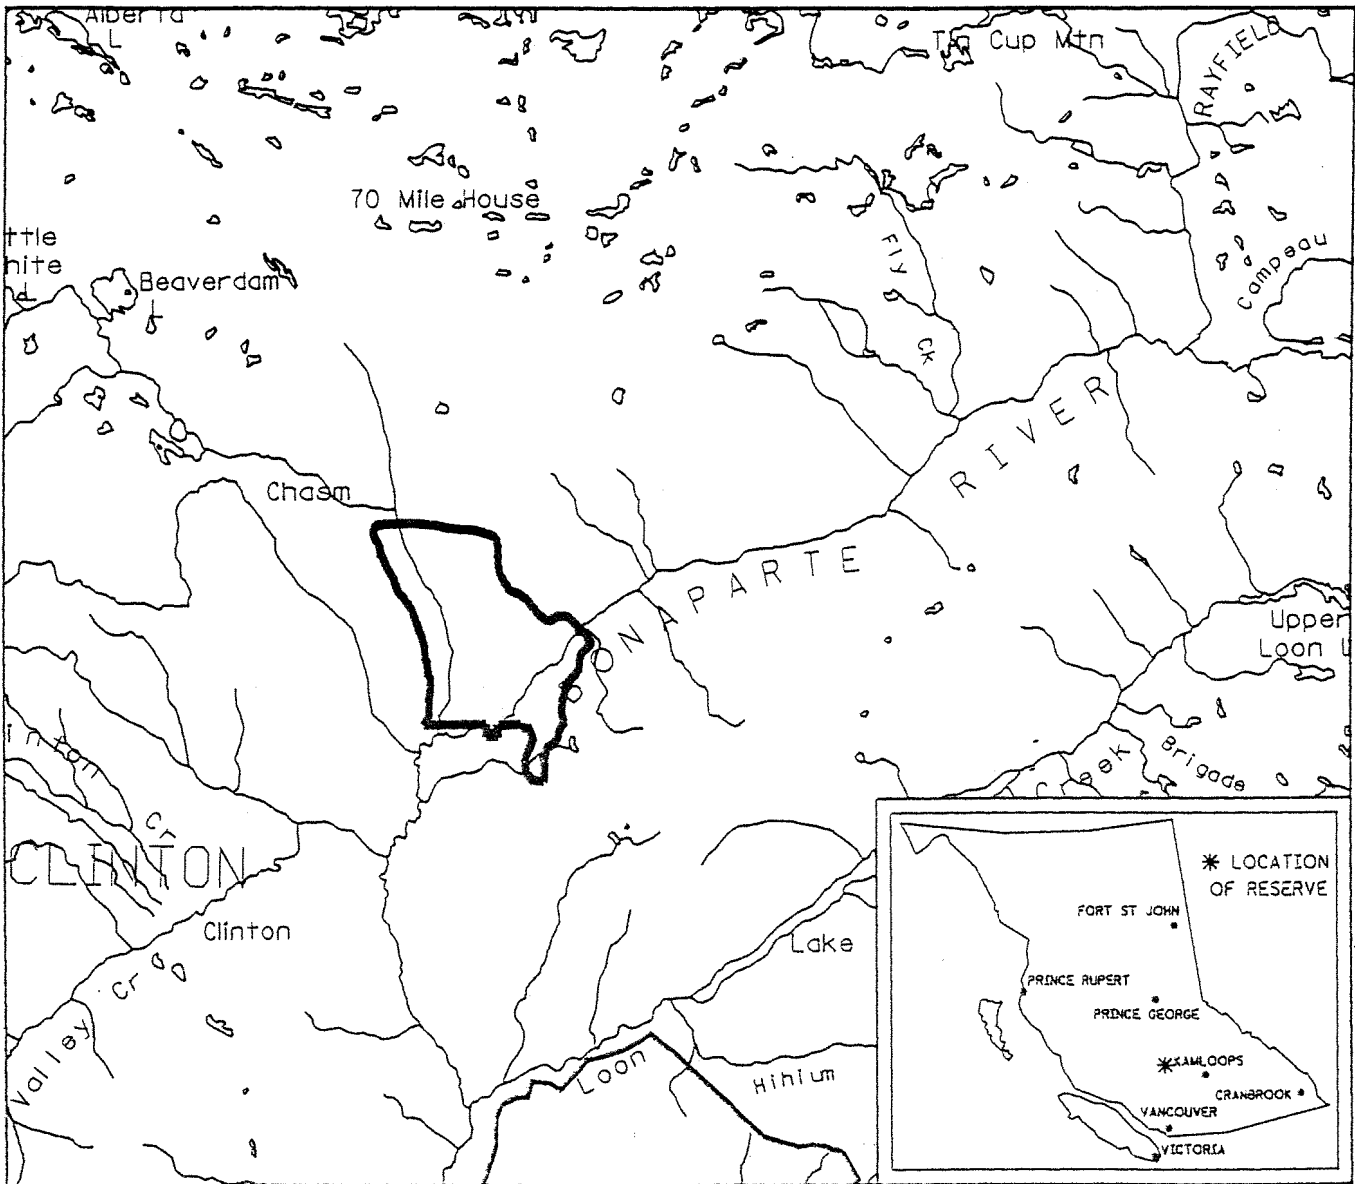

FILE NO. 14280-03-963

PROVINCE OF BRITISH COLUMBIA
MINISTRY OF ENERGY, MINES AND PETROLEUM RESOURCES
MINERAL TITLES BRANCH

CHASM (SITE 2)

This is a summary sketch of the area shown in black on Mineral Titles Reference Maps (File 12000 01)

LAND DISTRICT: LILLOOET	MINING DIVISION: CLINTON	
MAPS: 92P/03W	SCALE 1: 250 000	SKETCH PREPARED BY: DGP