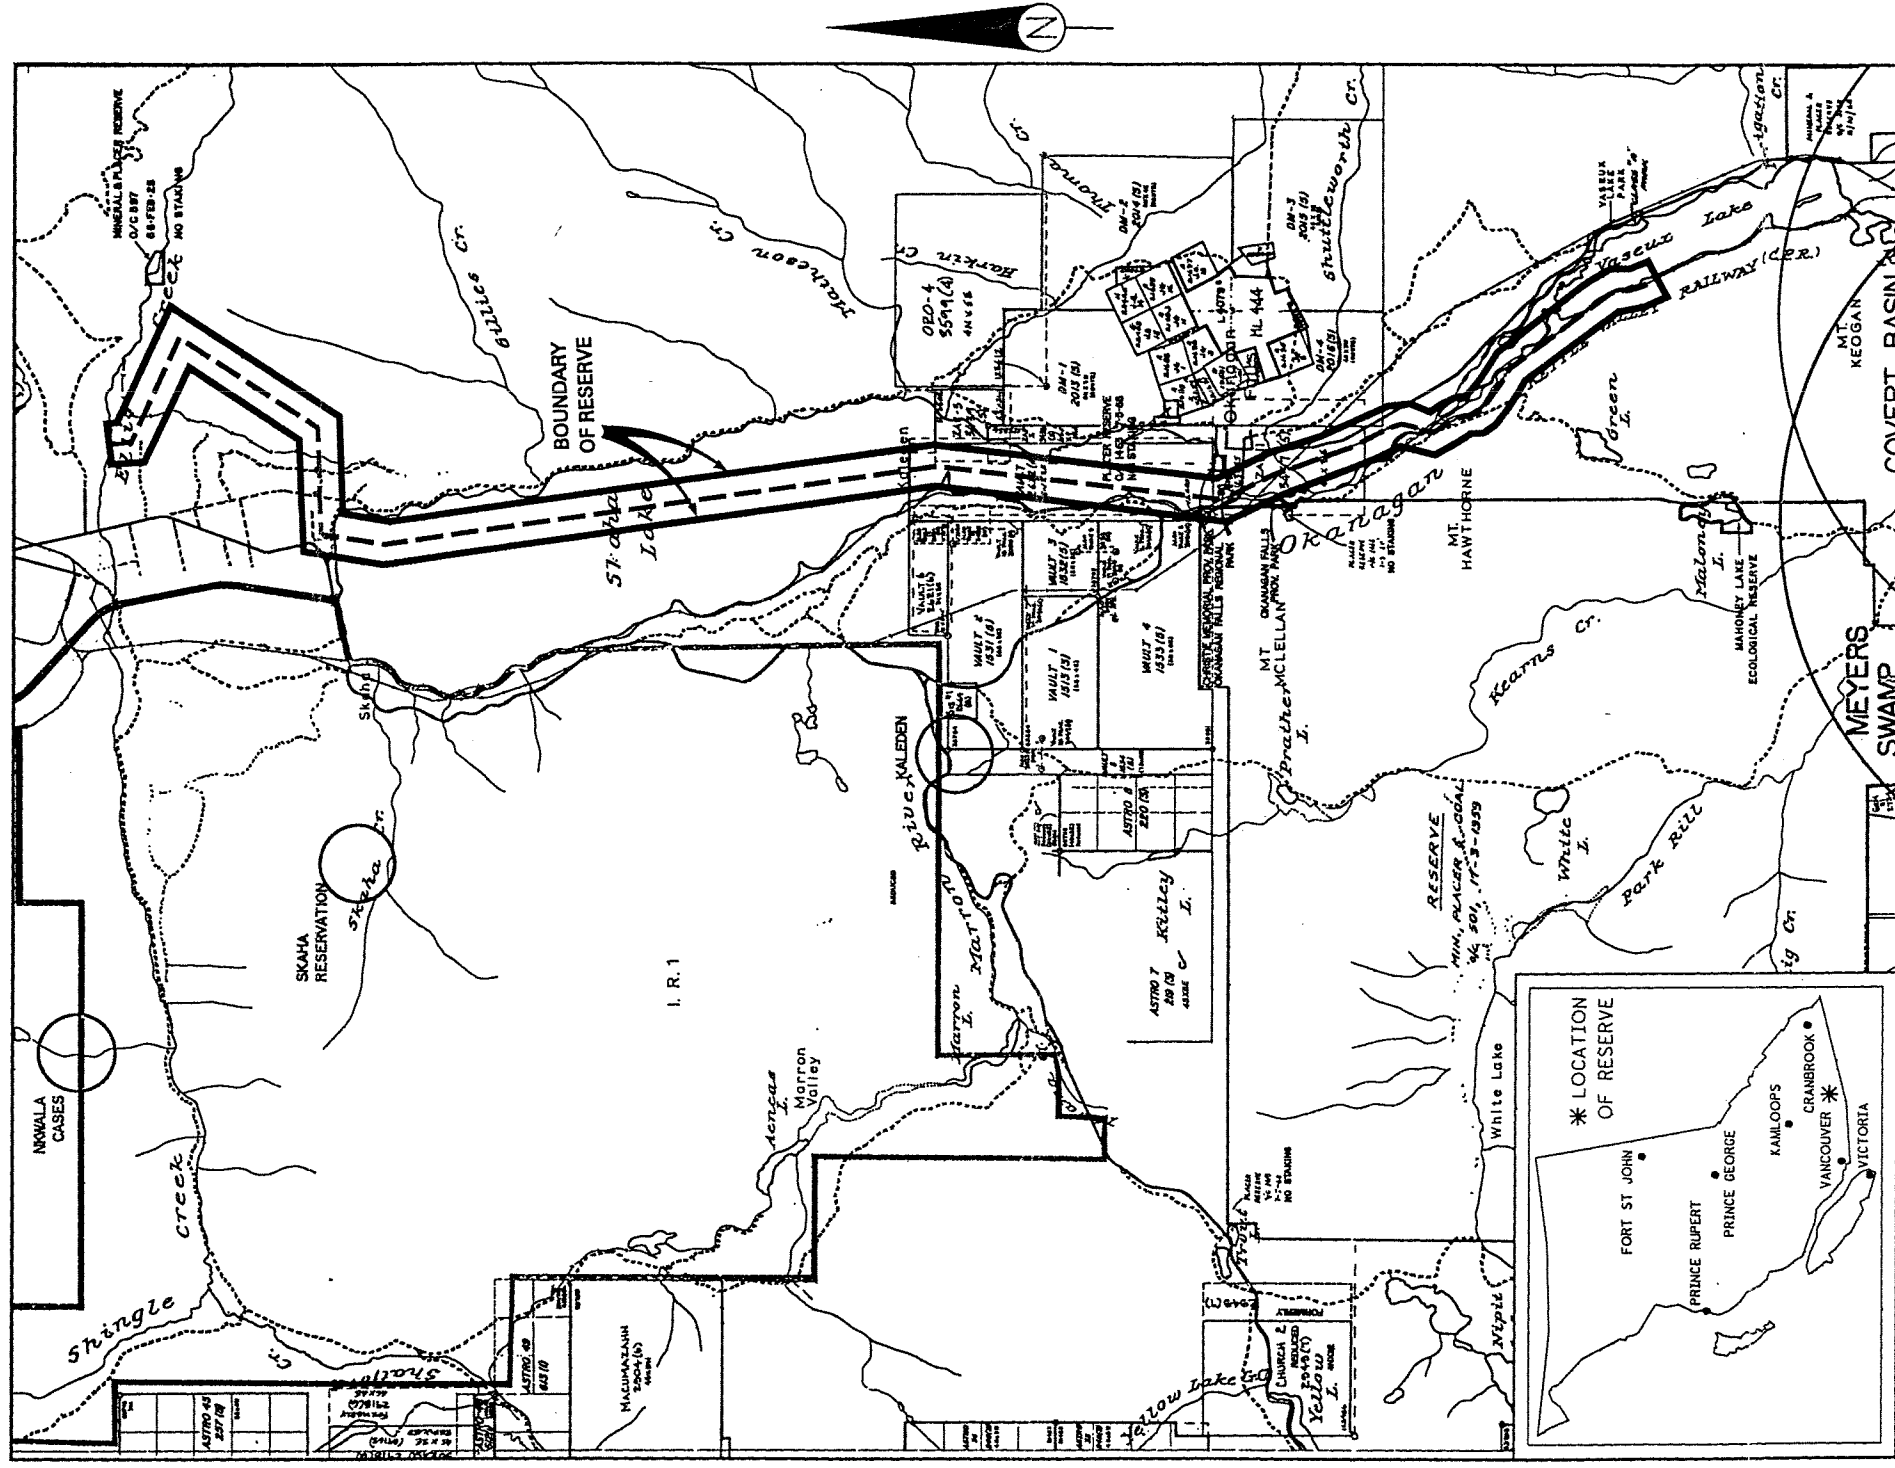

PROVINCE OF BRITISH COLUMBIA
 MINISTRY OF ENERGY, MINES AND PETROLEUM RESOURCES
 MINERAL TITLES BRANCH

VASEUX LAKE

<p>LAND DISTRICT: SIMILKAMEEN DIVISION OF YALE</p>	<p>MINING DIVISION: OSOYOOS</p>
<p>MAPS: 082E05E</p>	<p>SCALE 1:100 000 SKETCH PREPARED BY: LCK</p>