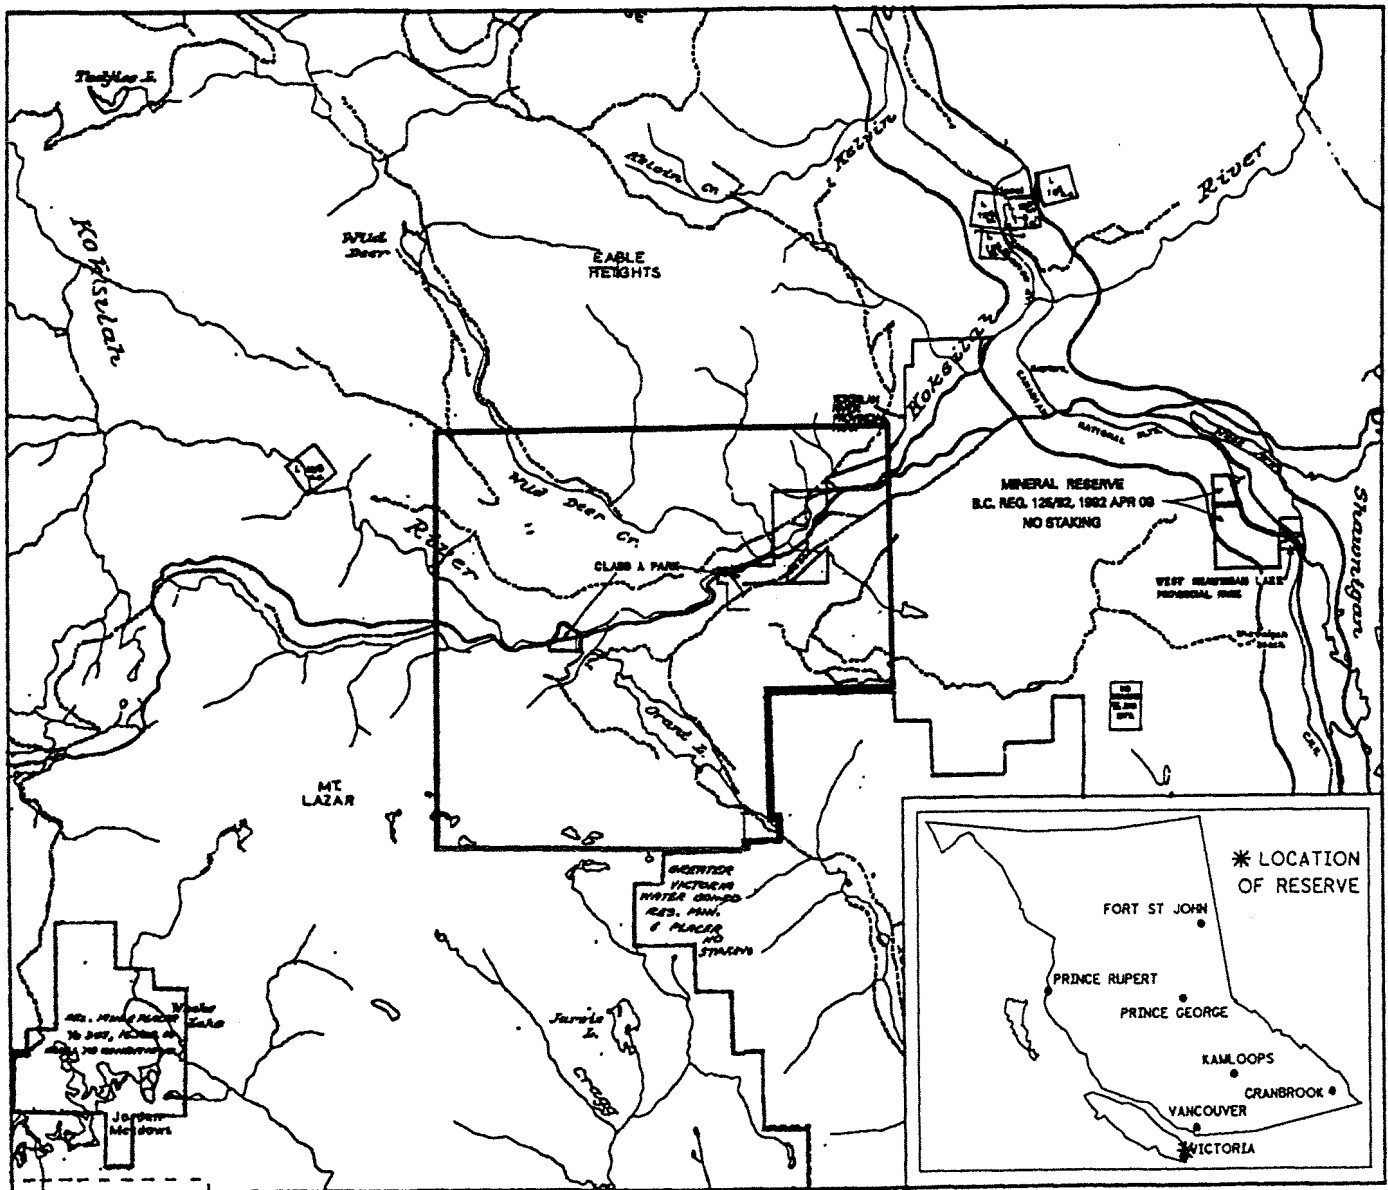

FILE NO. 14280 03 916

PROVINCE OF BRITISH COLUMBIA
MINISTRY OF ENERGY, MINES AND PETROLEUM RESOURCES
MINERAL TITLES BRANCH

KOKSILAH RIVER

This is a summary sketch of the area shown in black on Mineral Titles Reference Maps (File 12000 01)

LAND DISTRICT: MALAHAT, HELMCKEN	MINING DIVISION: VICTORIA	
MAPS: 092B12E, 12W	SCALE 1:100 000	SKETCH PREPARED BY: KWD