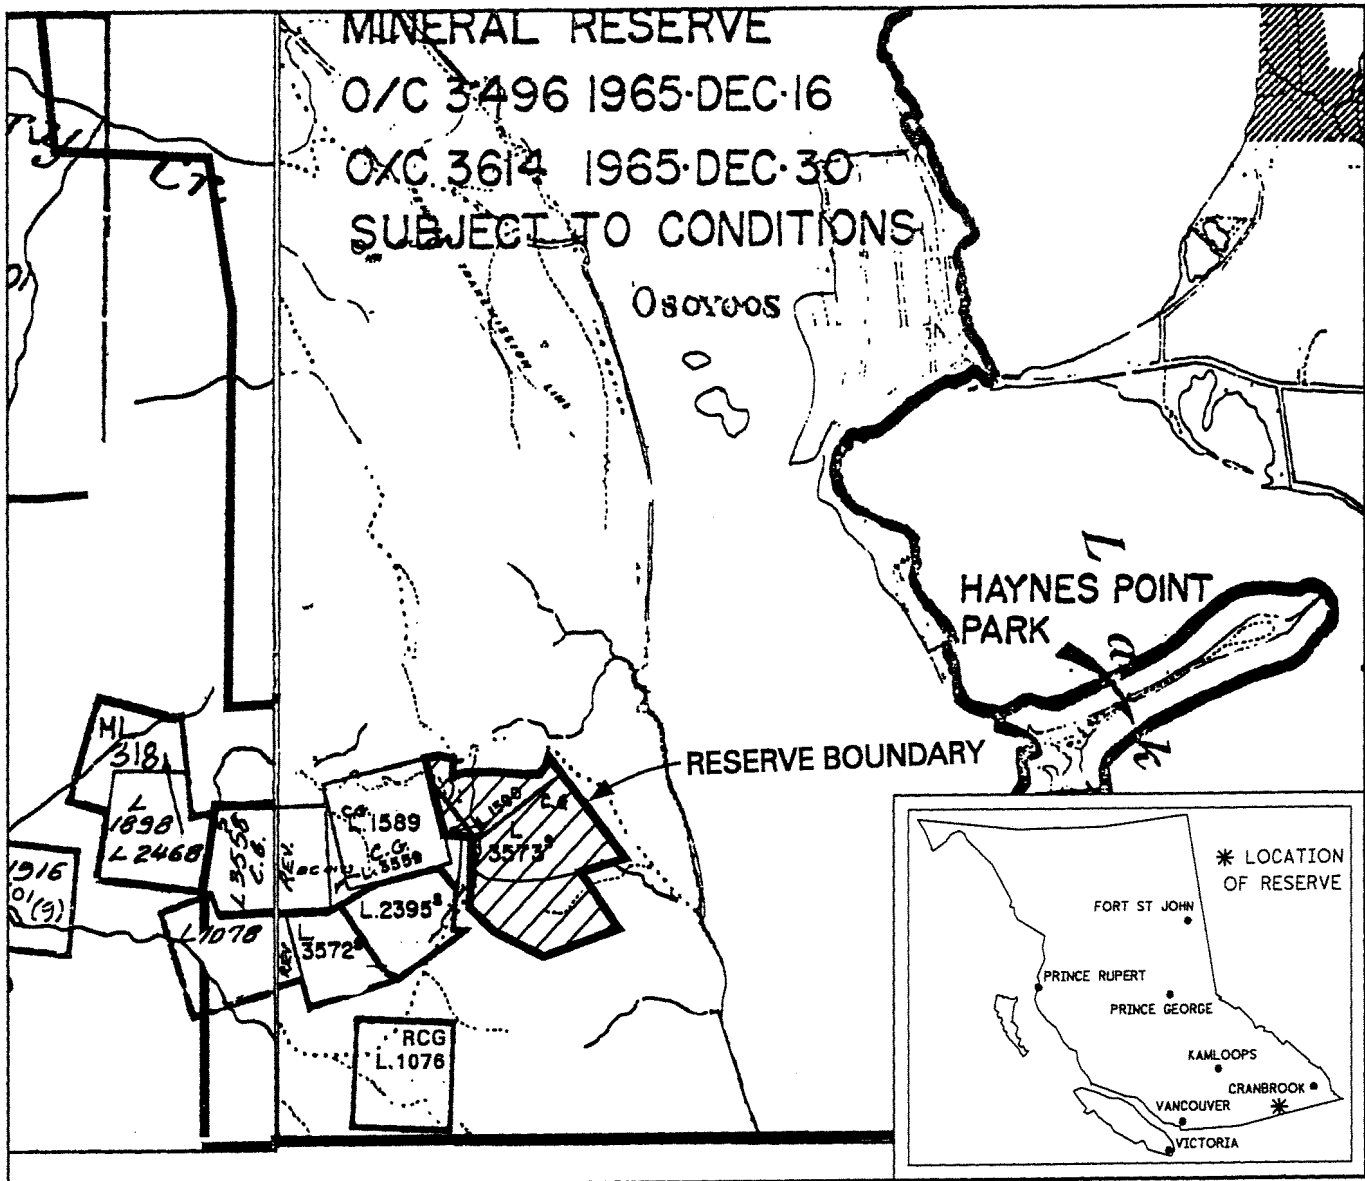

PROVINCE OF BRITISH COLUMBIA
MINISTRY OF ENERGY, MINES AND PETROLEUM RESOURCES
MINERAL TITLES BRANCH

WEST BENCH

This is a summary sketch of the area shown in black on Mineral Titles Reference Maps (File 12000 01)

LAND DISTRICT: SIMILKAMEEN DIVISION OF YALE	MINING DIVISION: OSOYOOS	
MAPS: 082E03W	SCALE 1: 31680	SKETCH PREPARED BY: LCK