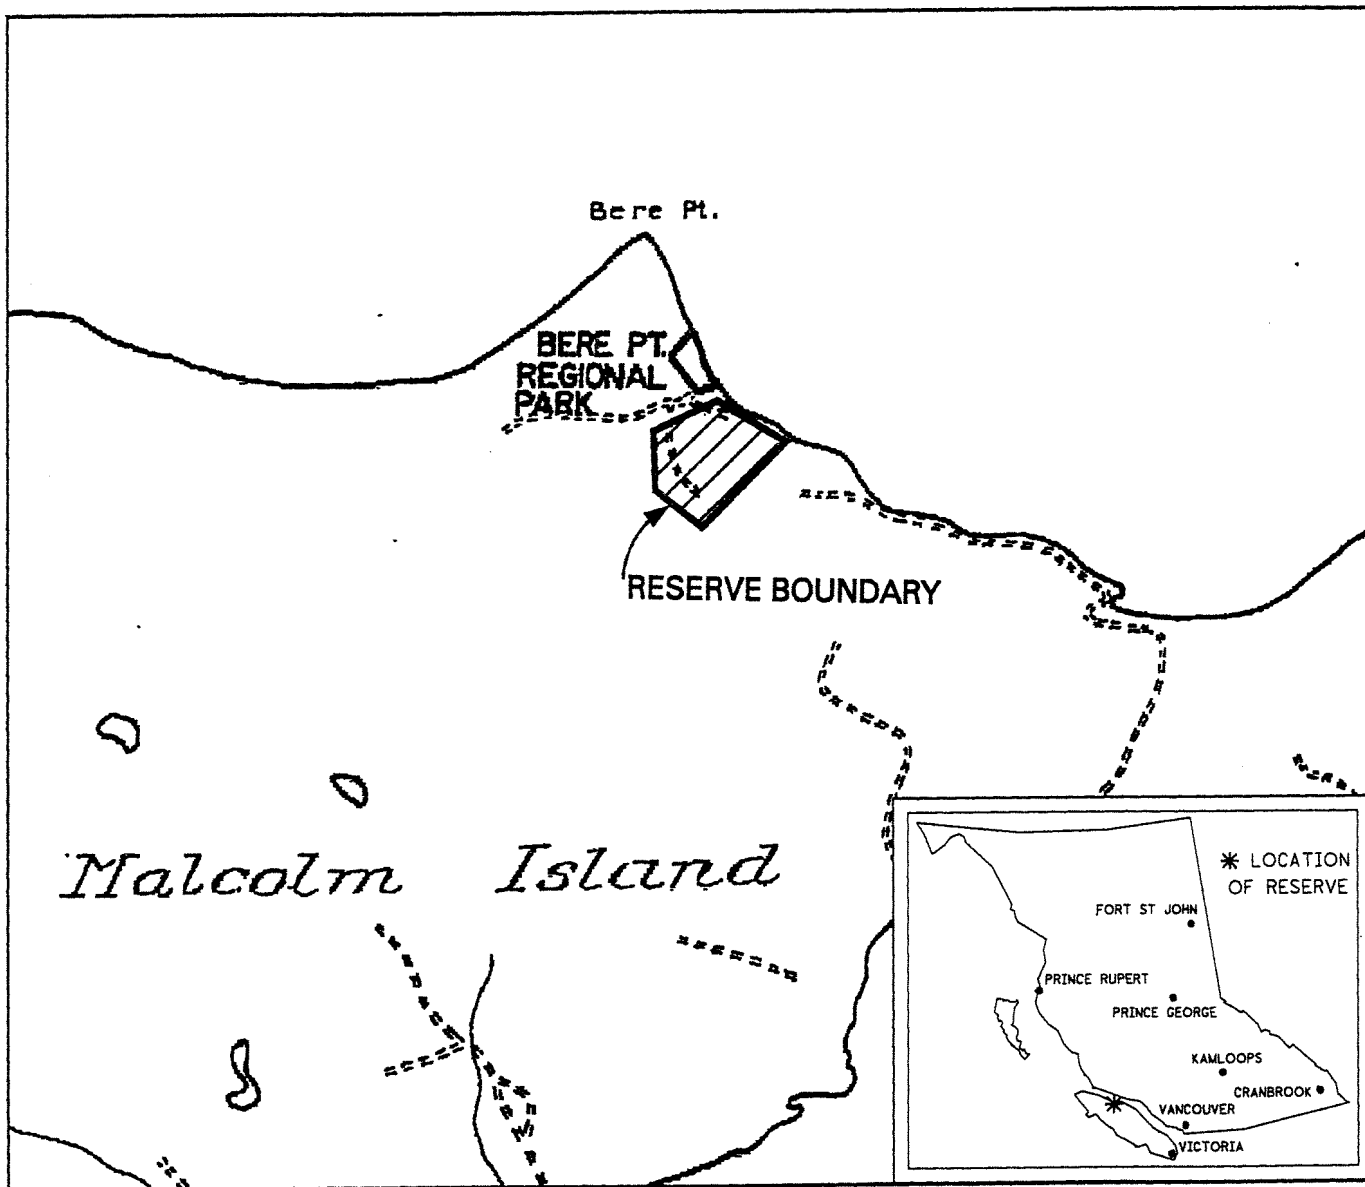

FILE NO. 14280 03 960

PROVINCE OF BRITISH COLUMBIA
MINISTRY OF ENERGY, MINES AND PETROLEUM RESOURCES
MINERAL TITLES BRANCH

BERE POINT, MALCOLM ISLAND

This is a summary sketch of the area shown in black on Mineral Titles Reference Maps (File 12000 01)

LAND DISTRICT: RUPERT	MINING DIVISION: NANAIMO	
MAPS: 092LIIE	SCALE 1: 31680	SKETCH PREPARED BY: LCK