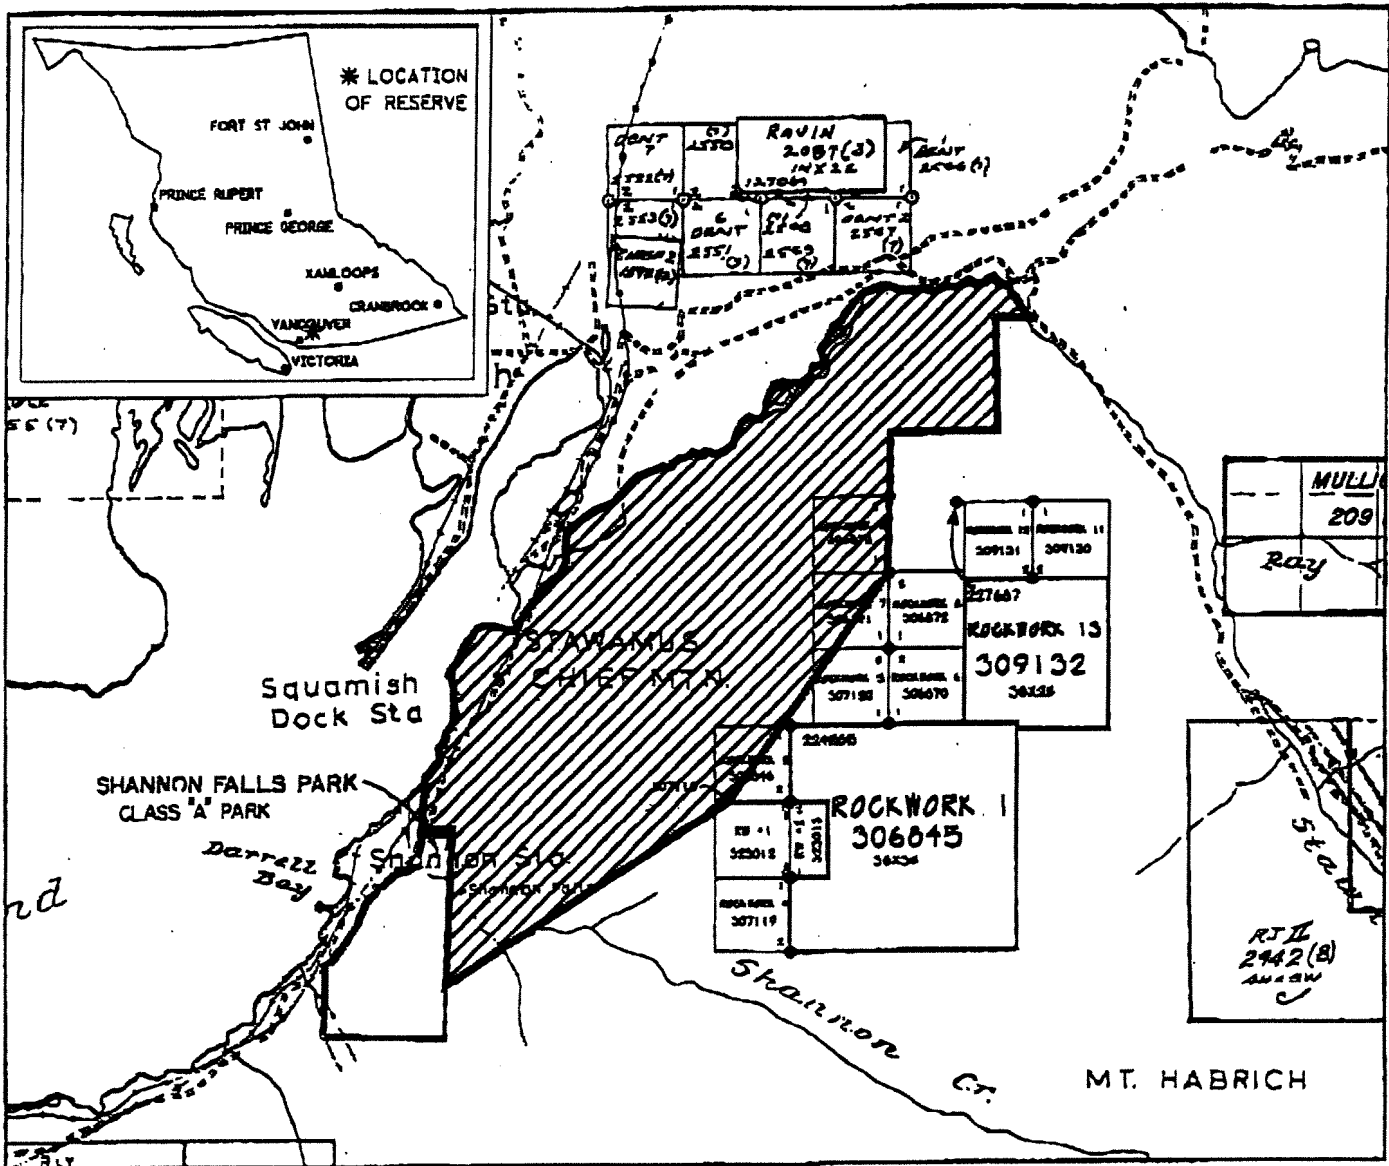

FILE NO. 14280 03 959

PROVINCE OF BRITISH COLUMBIA
 MINISTRY OF ENERGY, MINES AND PETROLEUM RESOURCES
 MINERAL TITLES BRANCH

STAWAMUS CHIEF

This is a summary sketch of the area shown in black on Mineral Titles Reference Maps (File 12000 01)

LAND DISTRICT: NEW WESTMINSTER	MINING DIVISION: VANCOUVER	
MAPS: 092GII	SCALE 1: 50 000	SKETCH PREPARED BY: LCK