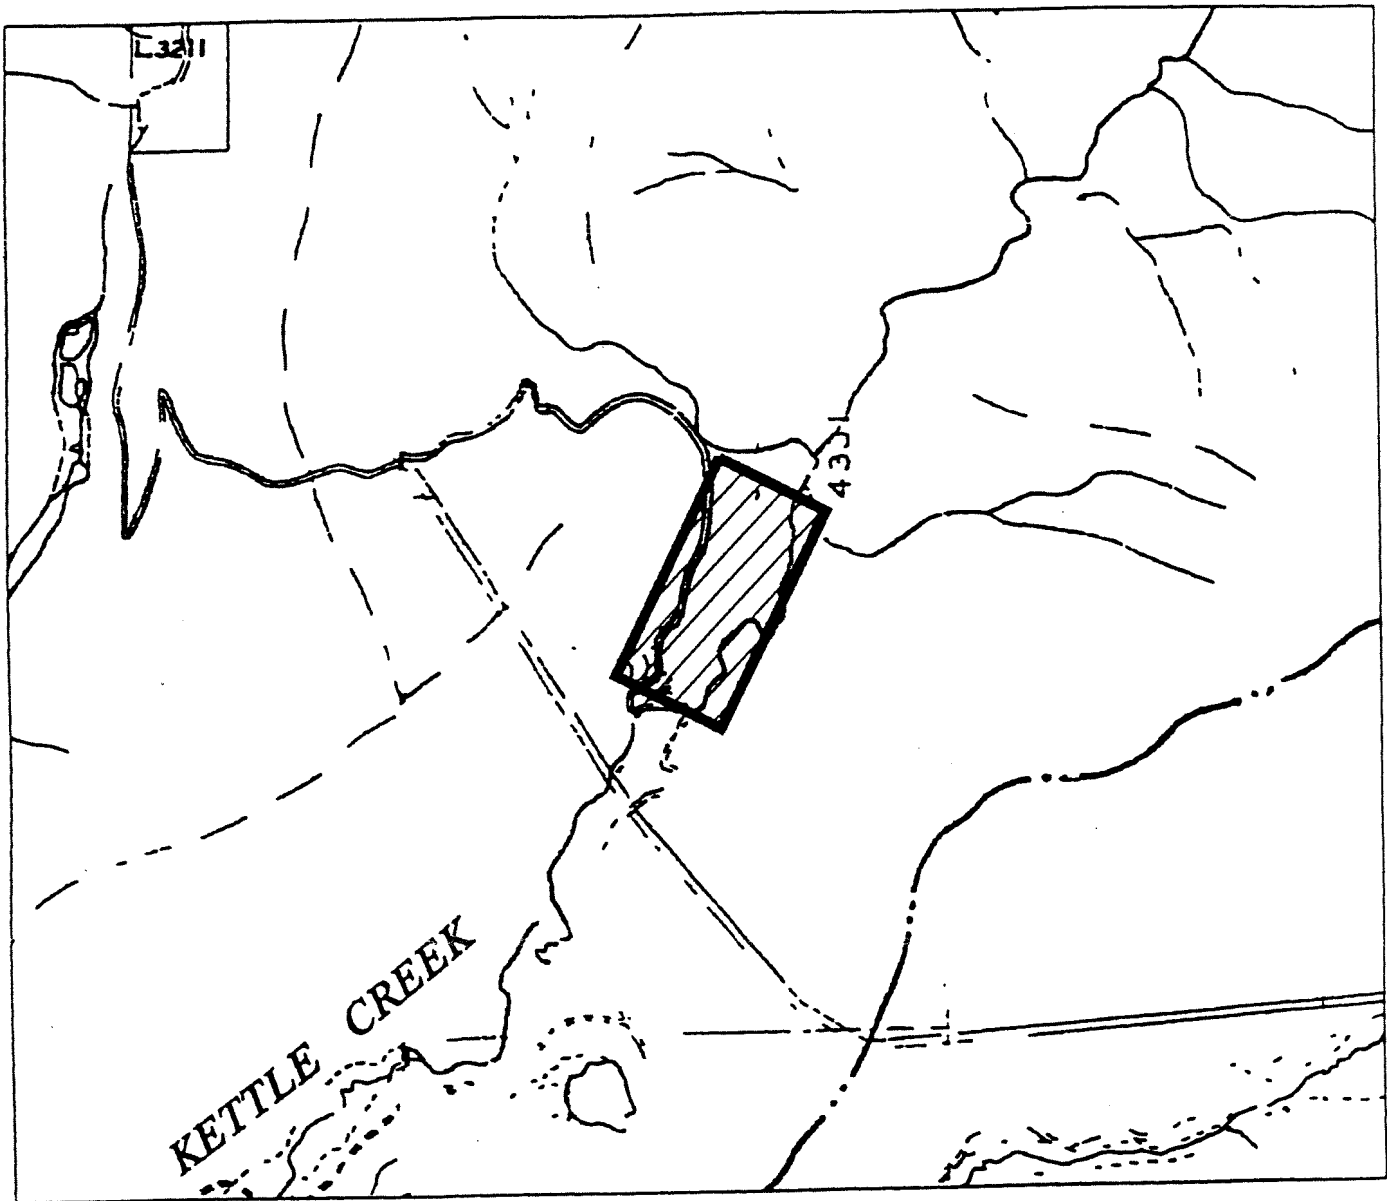

PROVINCE OF BRITISH COLUMBIA
MINISTRY OF ENERGY, MINES AND PETROLEUM RESOURCES
MINERAL TITLES BRANCH

KETTLE RIVER PANNING RESERVE

This is a summary sketch of the area shown in black on Mineral Titles Reference Maps (File 12000 01)

LAND DISTRICT: OSOYOOS	MINING DIVISION: VERNON	
MAPS: 082LOIW	SCALE 1: 31680	SKETCH PREPARED BY: KWD