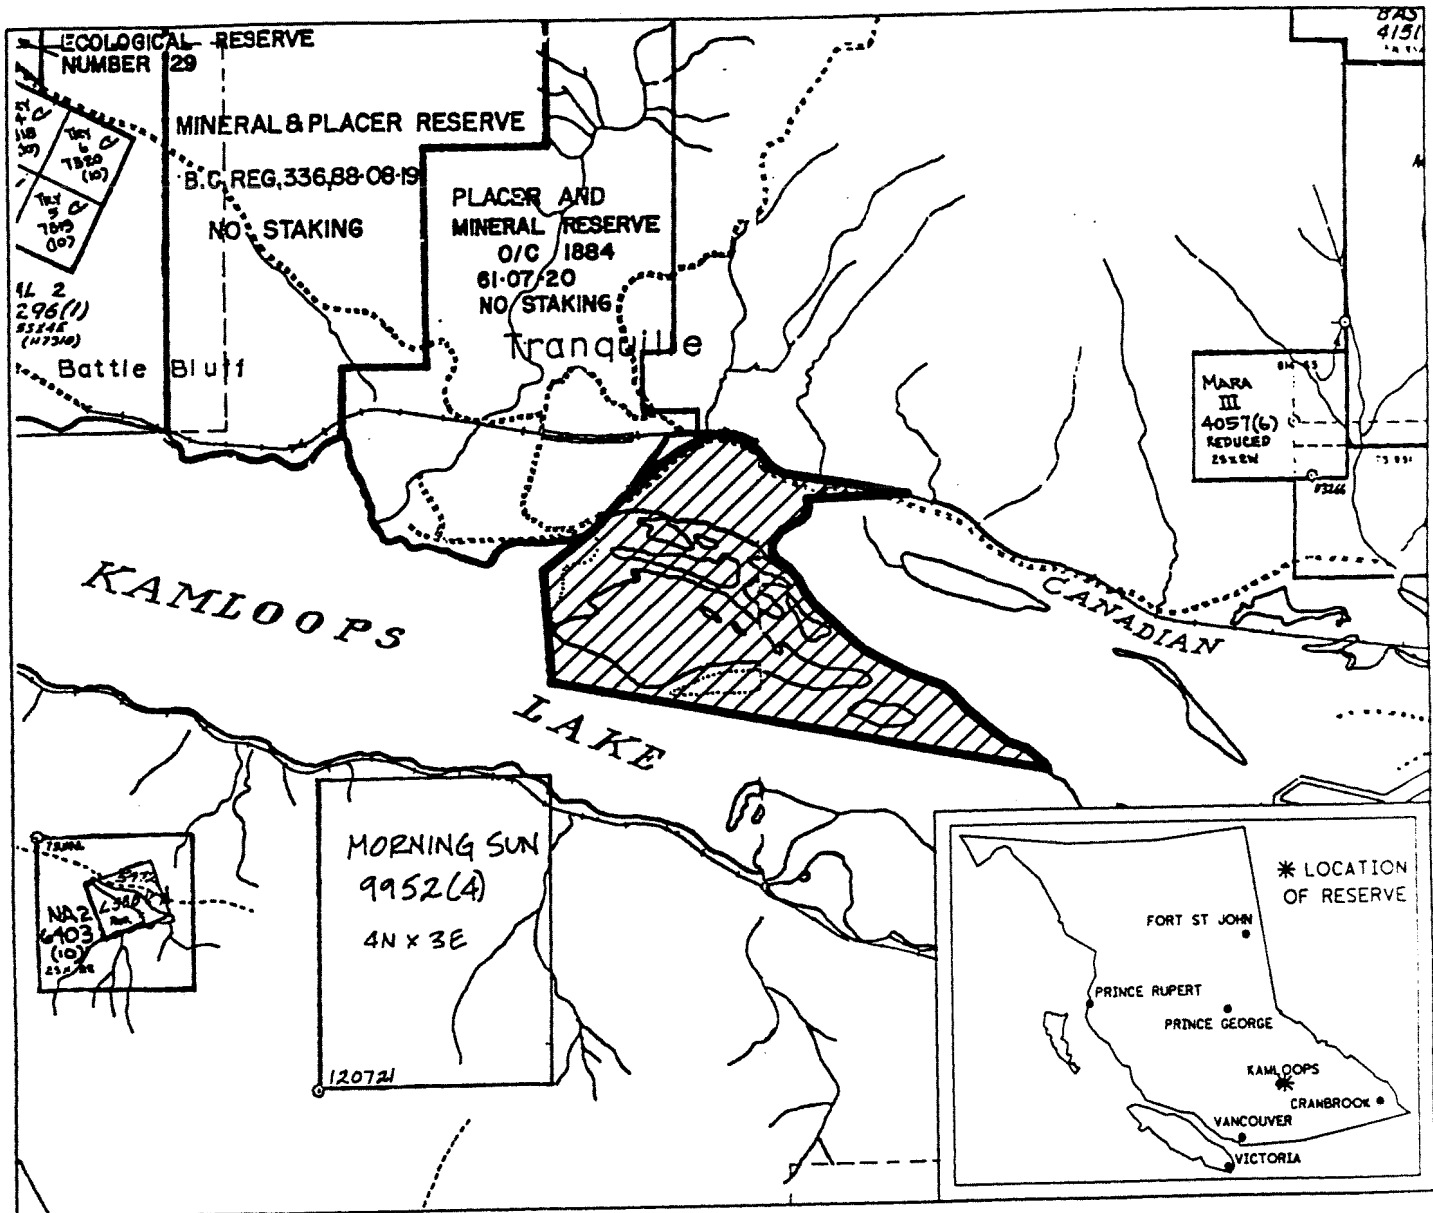

PROVINCE OF BRITISH COLUMBIA  
 MINISTRY OF ENERGY, MINES AND PETROLEUM RESOURCES  
 MINERAL TITLES BRANCH

TRANQUILLE WILDLIFE MANAGEMENT AREA

This is a summary sketch of the area shown in black on Mineral Titles Reference Maps (File 12000 01)

LAND DISTRICT: KAMLOOPS DIVISION OF YALE	MINING DIVISION: KAMLOOPS	
MAPS: 092I09W, 10E	SCALE 1: 50 000	SKETCH PREPARED BY: KWD