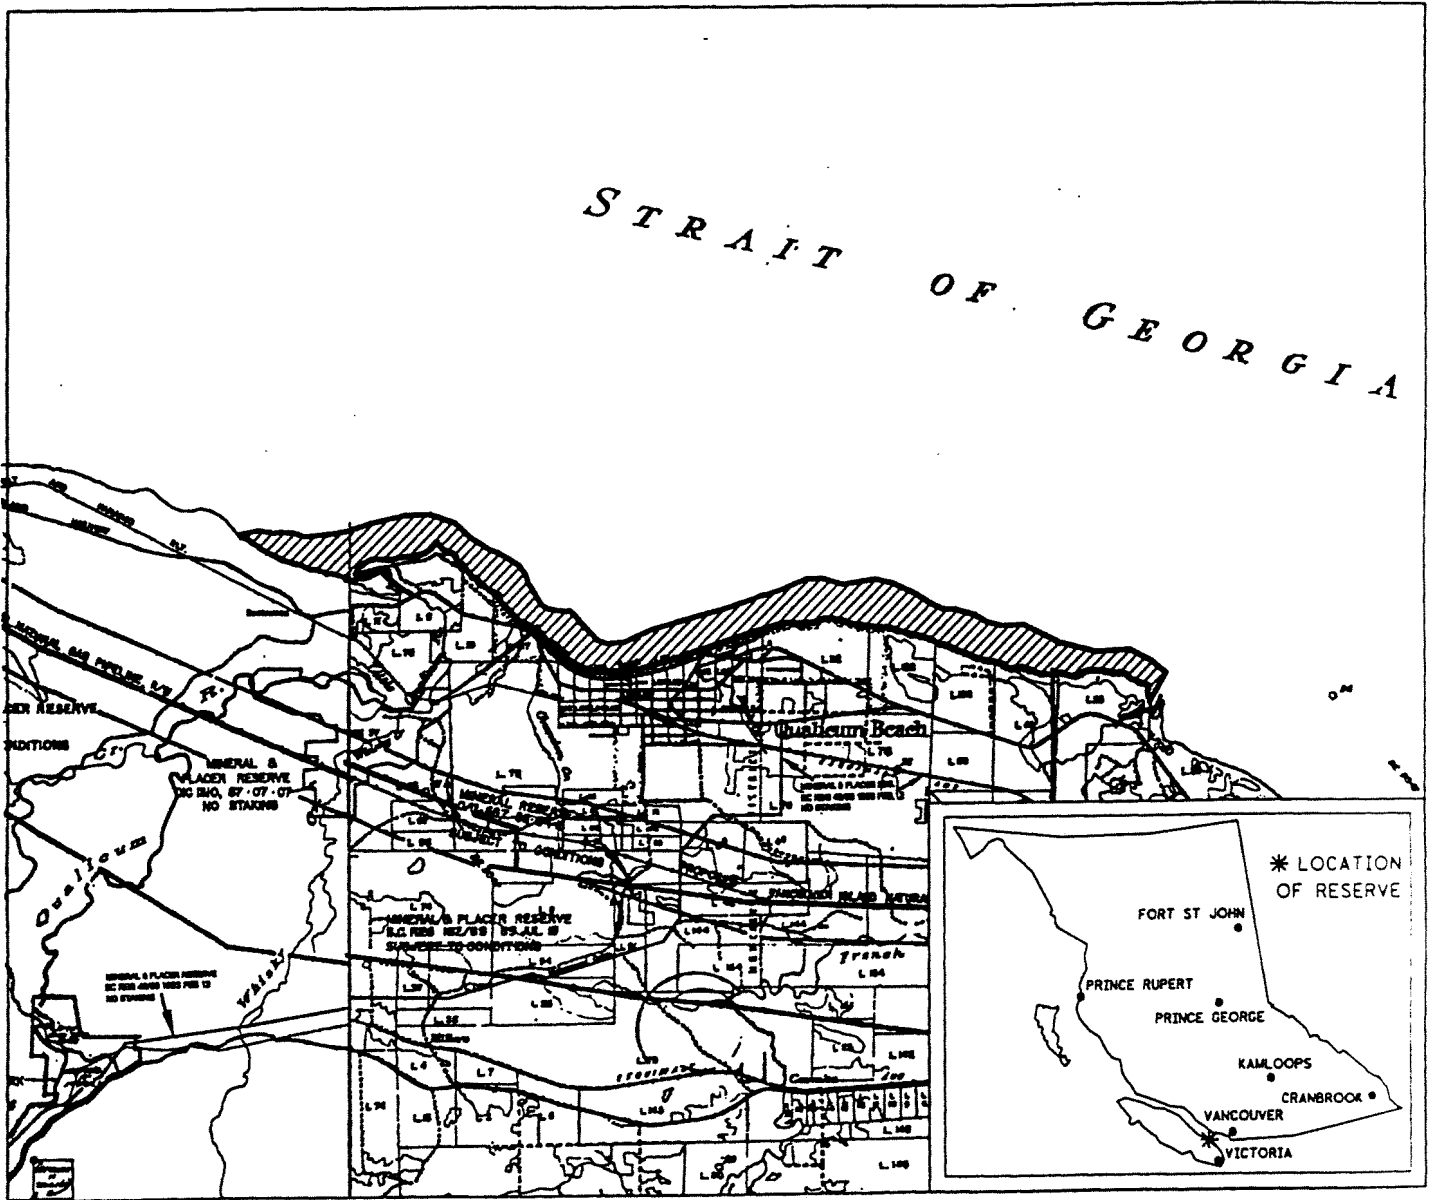

PROVINCE OF BRITISH COLUMBIA
 MINISTRY OF ENERGY, MINES AND PETROLEUM RESOURCES
 MINERAL TITLES BRANCH

ENGLISHMAN RIVER ESTUARY WILDLIFE MANAGEMENT AREA SITE 2

This is a summary sketch of the area shown in black on Mineral Titles Reference Maps (File 12000 03 942)

LAND DISTRICT: NANAIMO, NEWCASTLE NANOOSE	MINING DIVISION: NANAIMO	
MAPS: 092F07E, 8W	SCALE 1:100 000	SKETCH PREPARED BY: KWD