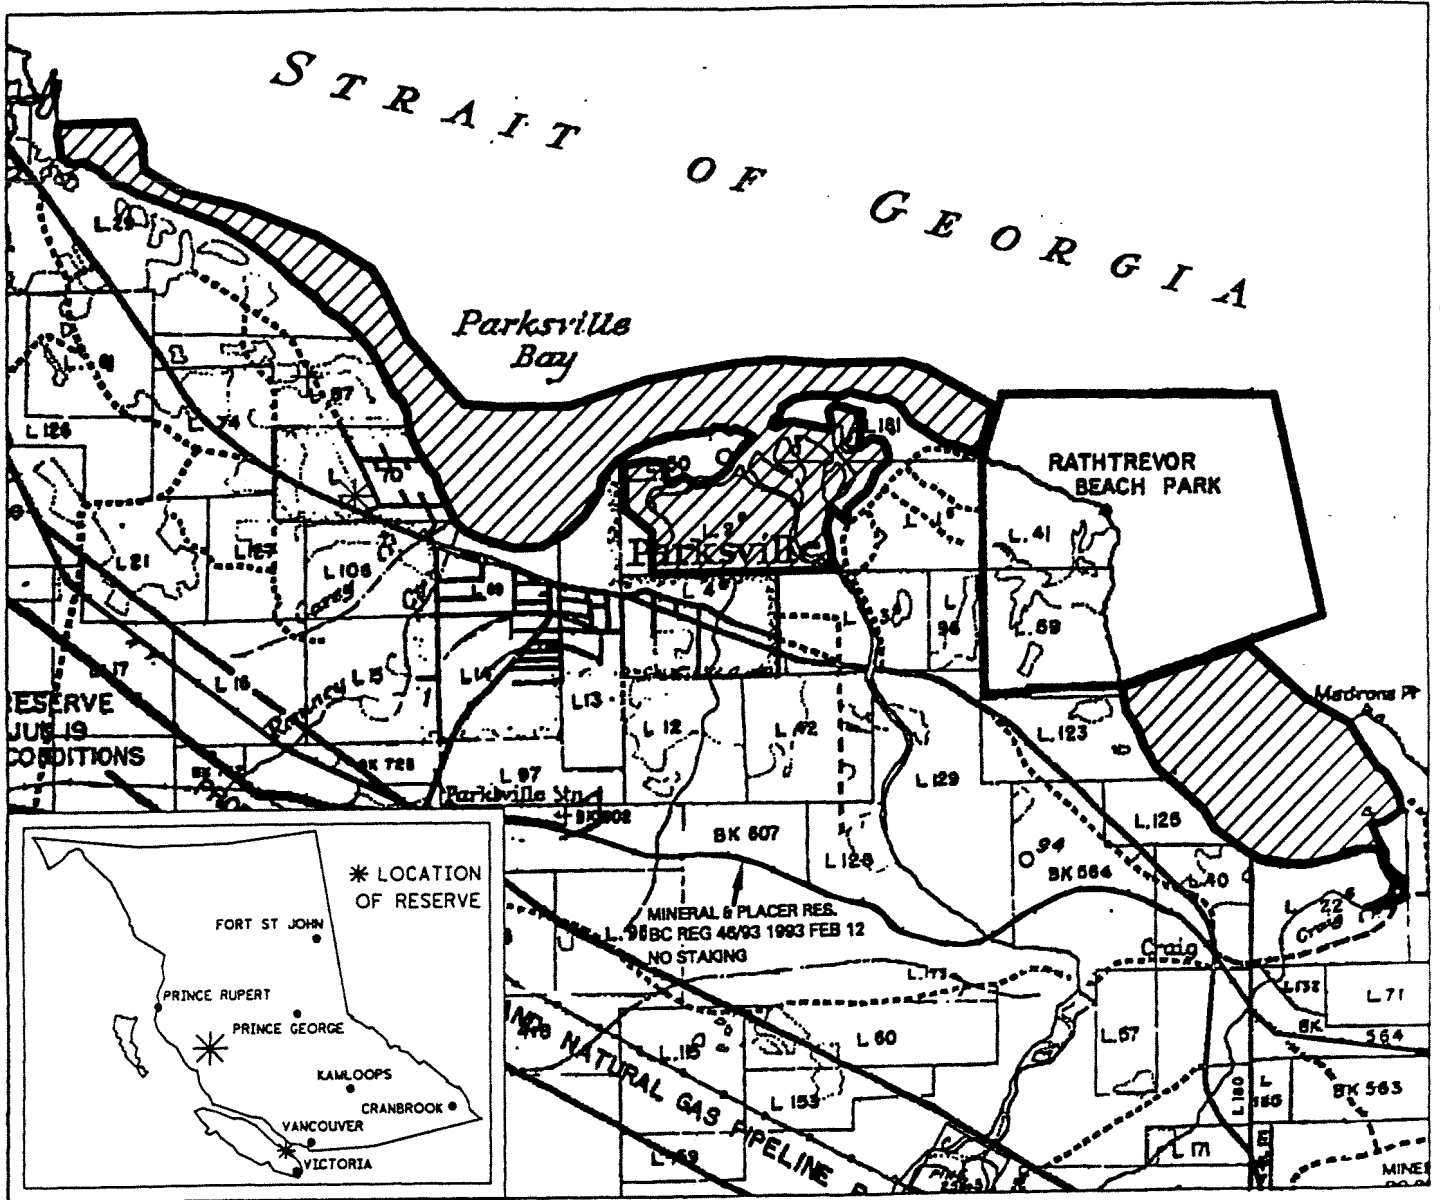

PROVINCE OF BRITISH COLUMBIA
 MINISTRY OF ENERGY, MINES AND PETROLEUM RESOURCES
 MINERAL TITLES BRANCH

ENGLISHMAN RIVER ESTUARY WILDLIFE MANAGEMENT AREA SITE 1

This is a summary sketch of the area shown in black on Mineral Titles Reference Maps (File 12000 00)

LAND DISTRICT: NANAIMO, NANOOSE	MINING DIVISION: NANAIMO	
MAPS: 092F08E, 8W	SCALE 1:50 000	SKETCH PREPARED BY: KWD