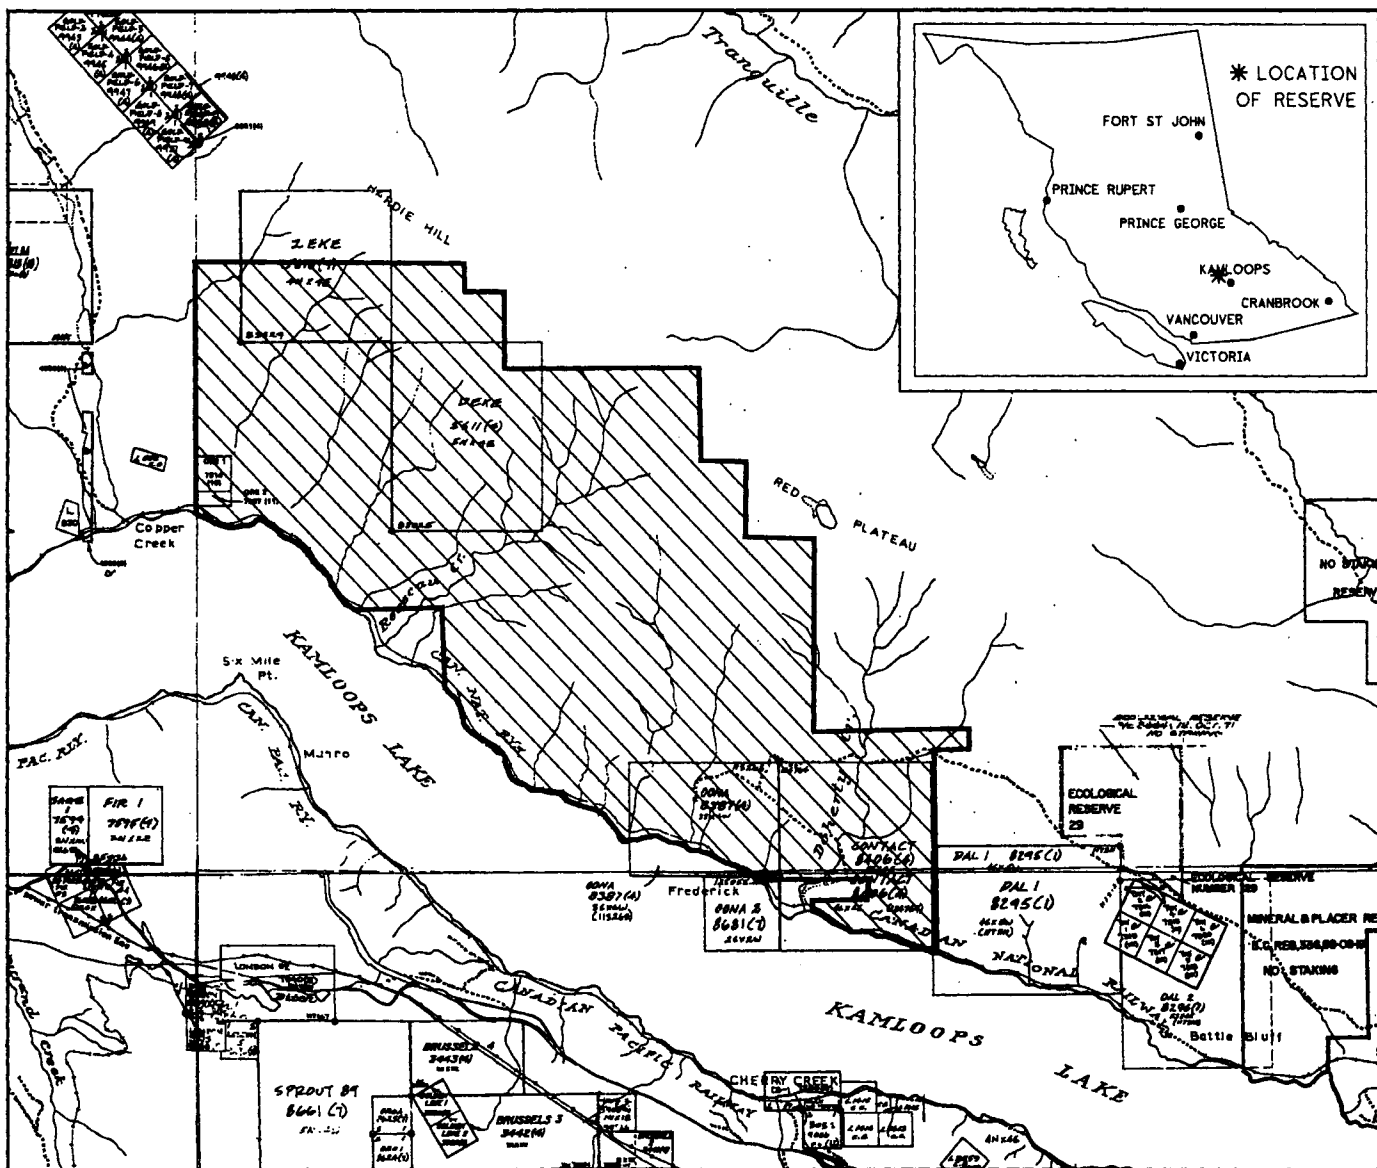

PROVINCE OF BRITISH COLUMBIA  
MINISTRY OF ENERGY, MINES AND PETROLEUM RESOURCES  
MINERAL TITLES BRANCH

DEWDROP-ROSSEAU WILDLIFE MANAGEMENT AREA

This is a summary sketch of the area shown in black on Mineral Titles Reference Maps (File 12000 01)

LAND DISTRICT: KAMLOOPS DIVISION OF YALE	MINING DIVISION: KAMLOOPS	
MAPS: 092I10E, 092I15E	SCALE 1:100 000	SKETCH PREPARED BY: LCK