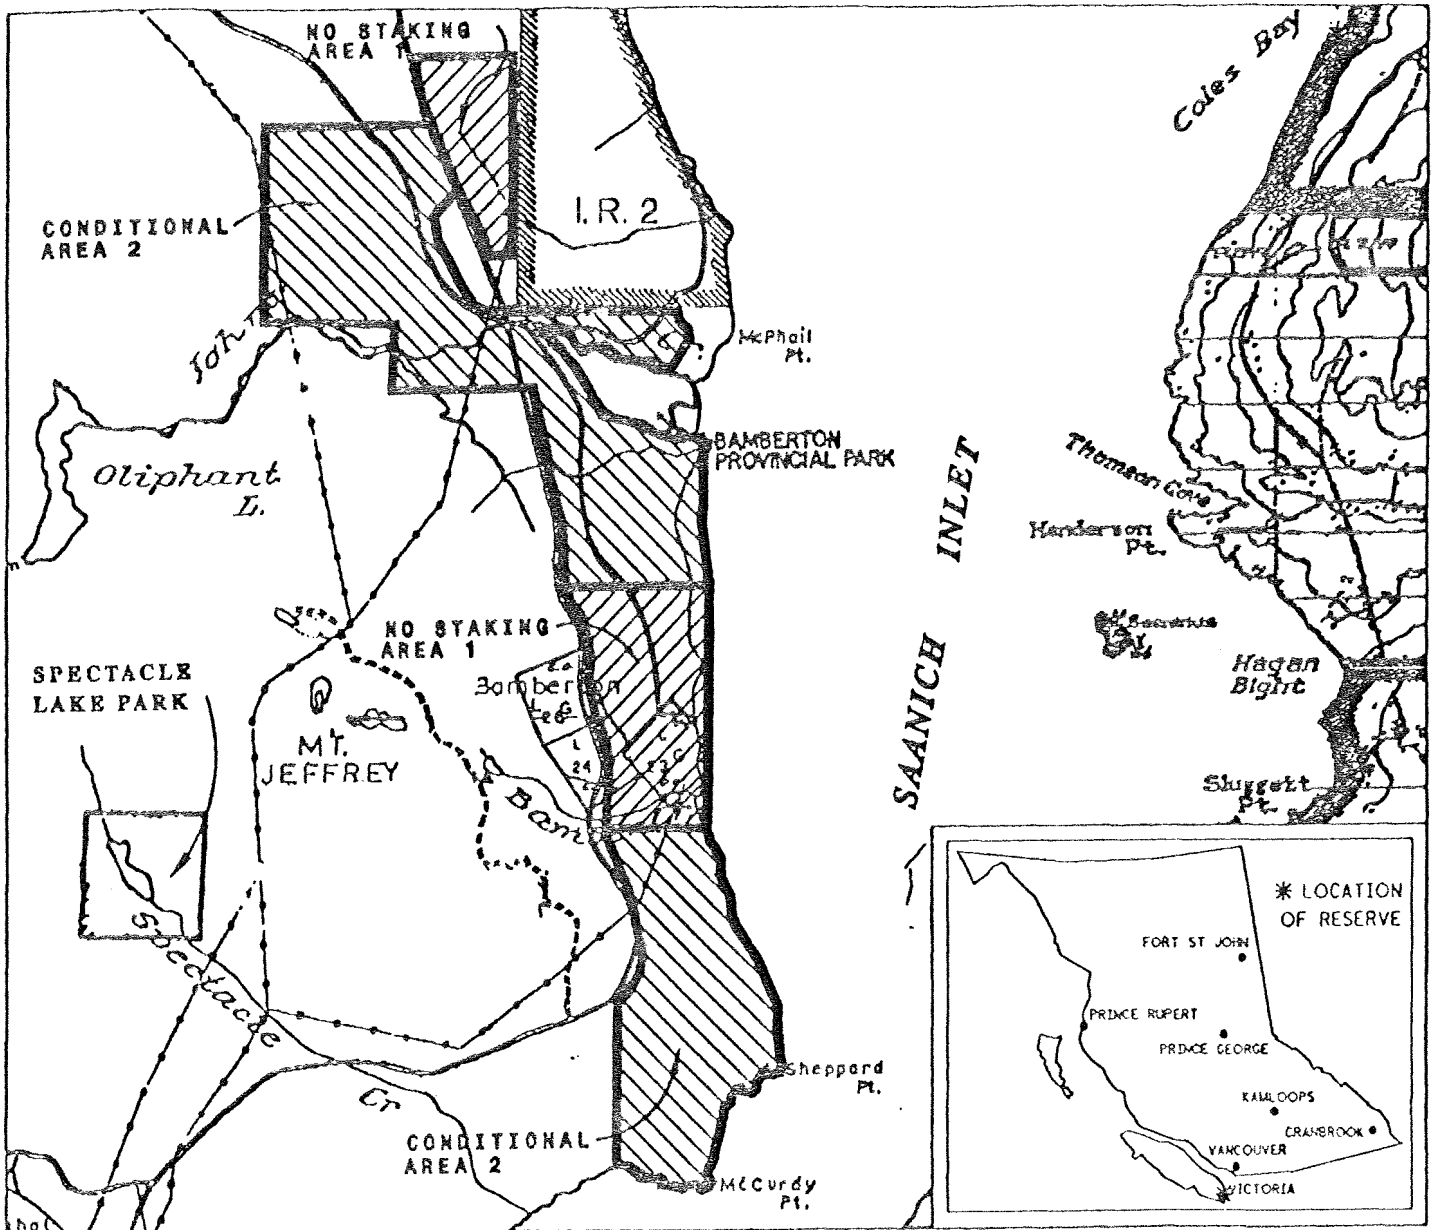

PROVINCE OF BRITISH COLUMBIA
MINISTRY OF ENERGY, MINES AND PETROLEUM RESOURCES
MINERAL TITLES BRANCH

BAMBERTON VILLAGE

This is a summary sketch of the area shown in black on Mineral Titles Reference Maps (File 12000 01)

LAND DISTRICT: COWICHAN, MALAHAT	MINING DIVISION: VICTORIA	
MAPS: 092B12E	SCALE 1: 50 000	SKETCH PREPARED BY: KWD