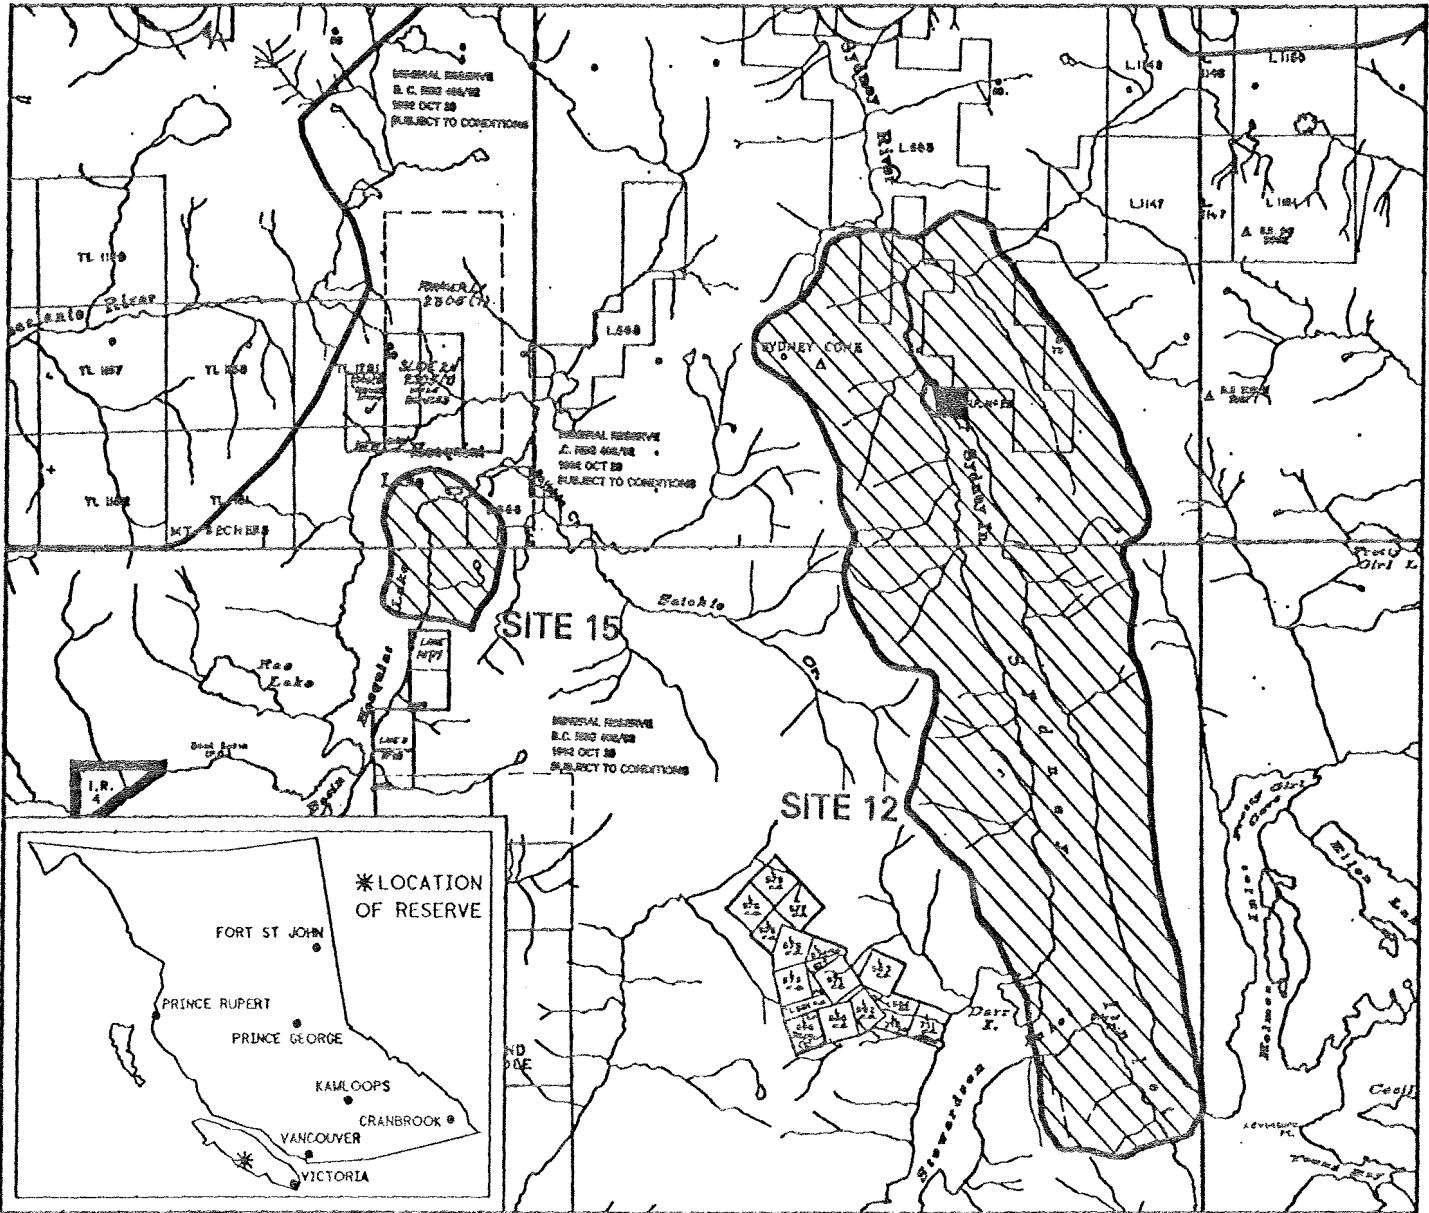

PROVINCE OF BRITISH COLUMBIA  
MINISTRY OF ENERGY, MINES AND PETROLEUM RESOURCES  
MINERAL TITLES BRANCH

CLAYOQUOT SOUND - SITES 12, 15

This is a summary sketch of the area shown in black on Mineral Titles Reference Maps (File 12000 01)

LAND DISTRICT: CLAYOQUOT		MINING DIVISION: ALBERNI	
MAPS: 092E08W, 092E09W		SCALE 1:100 000	SKETCH PREPARED BY: LCK