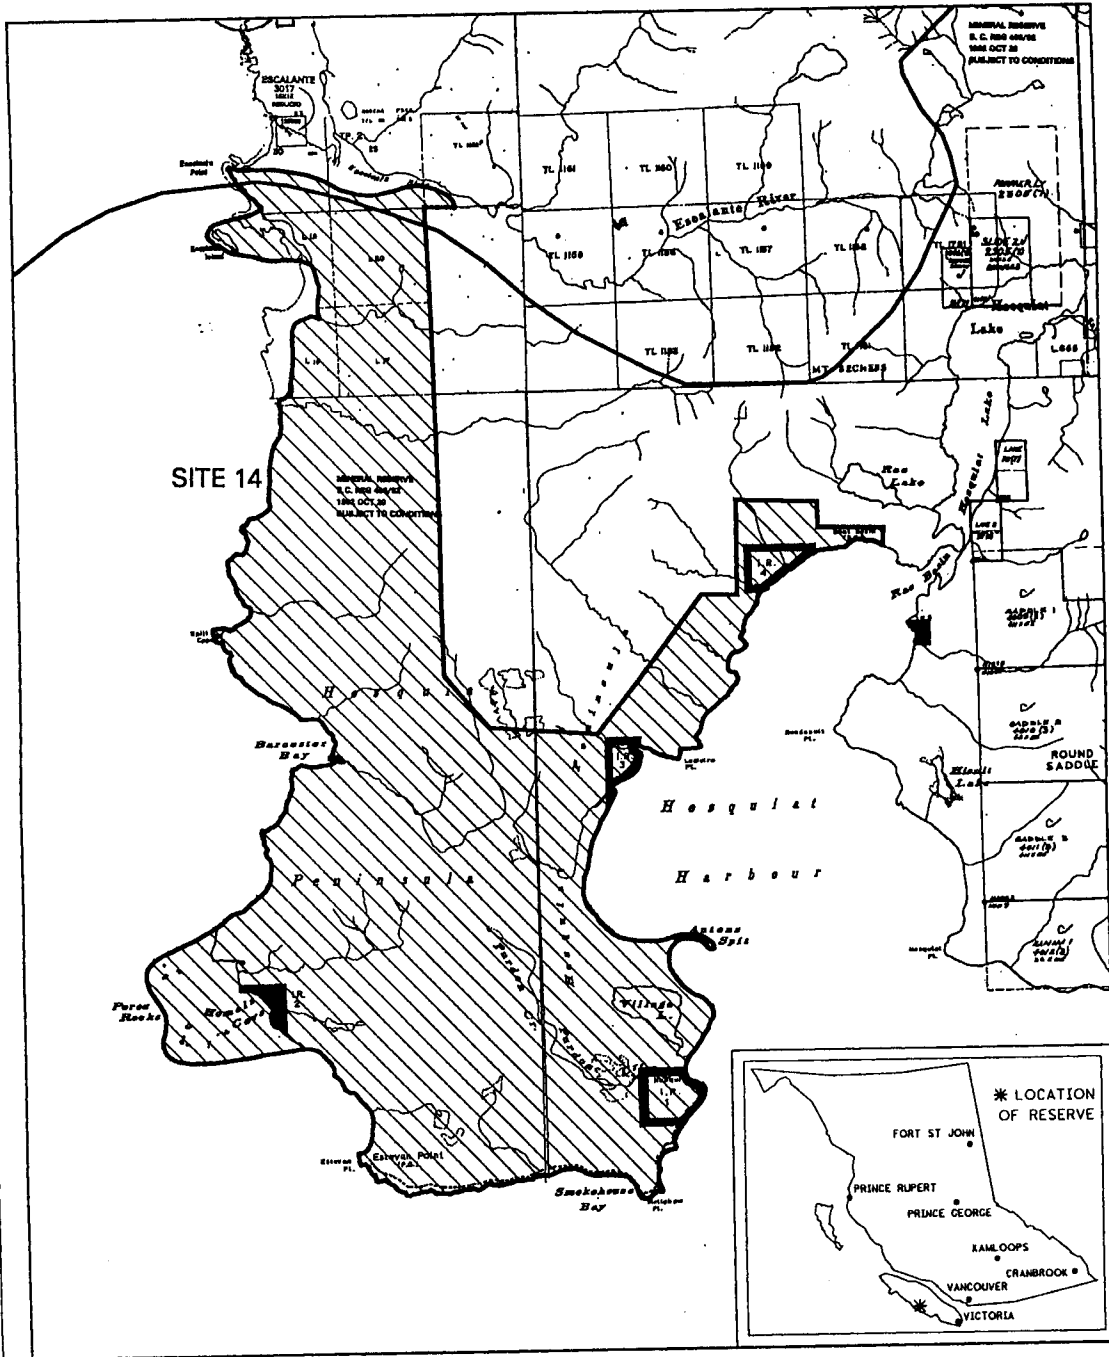

PROVINCE OF BRITISH COLUMBIA
MINISTRY OF ENERGY, MINES AND PETROLEUM RESOURCES
MINERAL TITLES BRANCH

CLAYOQUOT SOUND - SITE 14

This is a summary sketch of the area shown in black on Mineral Titles Reference Maps (File 12000 01)

LAND DISTRICT: CLAYOQUOT	MINING DIVISION: ALBERNI	
MAPS: 092E07E, 092E08W, 092E10E	SCALE 1:100 000	SKETCH PREPARED BY: LCK