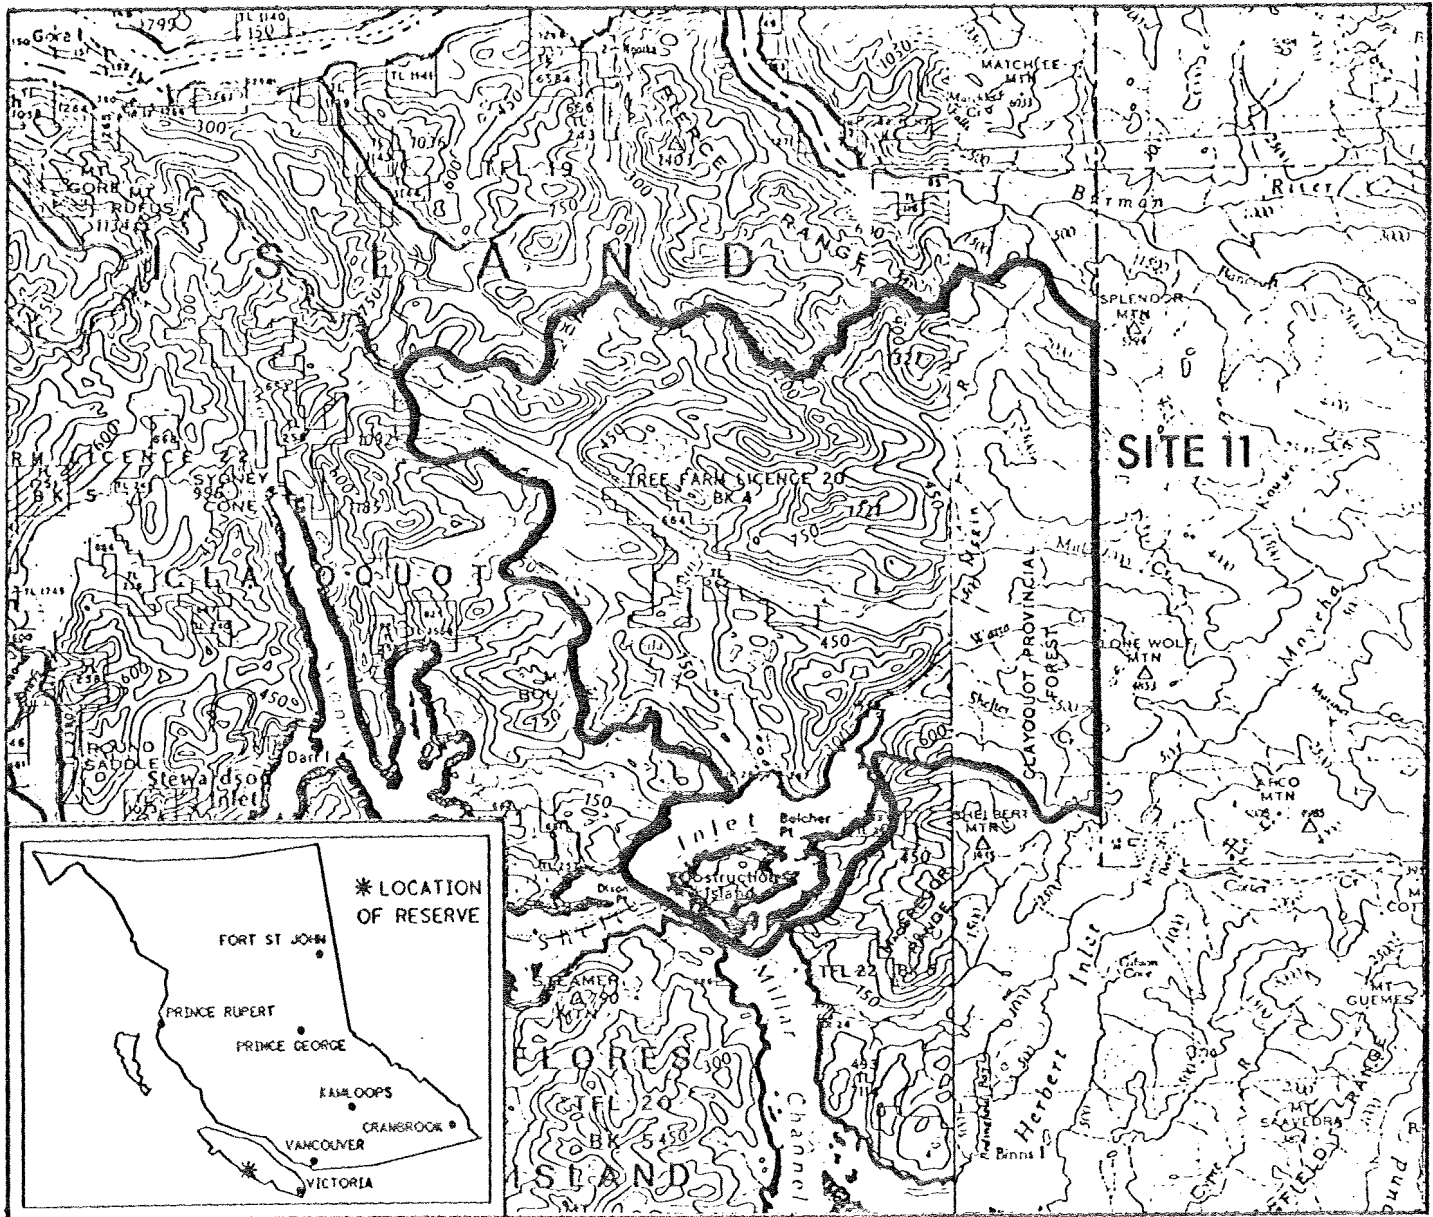

PROVINCE OF BRITISH COLUMBIA
 MINISTRY OF ENERGY, MINES AND PETROLEUM RESOURCES
 MINERAL TITLES BRANCH

CLAYOQUOT SOUND - SITE II

This is a summary sketch of the area shown in black on Mineral Titles Reference Maps (File I2000 01)

LAND DISTRICT: CLAYOQUOT	MINING DIVISION: ALBERNI	
MAPS: 092E08E, 092E09E, 092F05W, 092F12W	SCALE 1: 250 000	SKETCH PREPARED BY: LCK