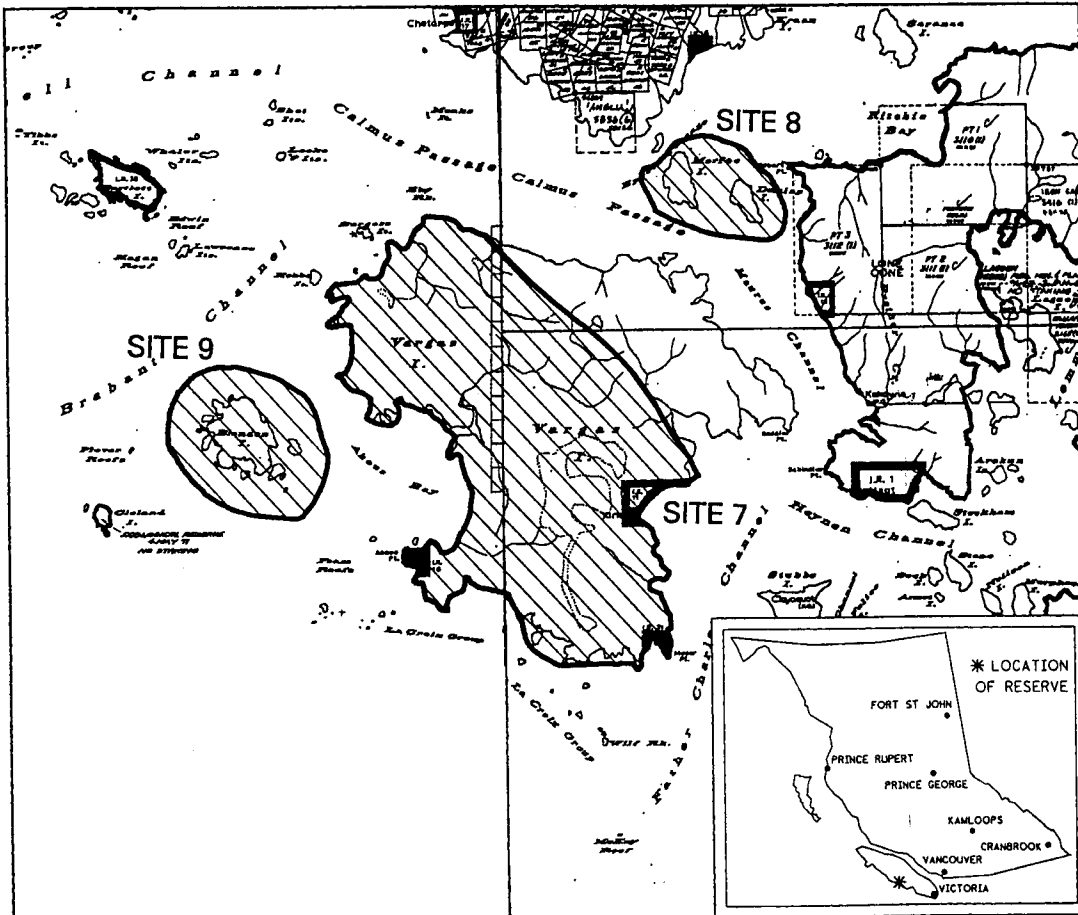

FILE NO. 14280 03 936

PROVINCE OF BRITISH COLUMBIA
MINISTRY OF ENERGY, MINES AND PETROLEUM RESOURCES
MINERAL TITLES BRANCH

CLAYOQUOT SOUND - SITES 7, 8, 9

This is a summary sketch of the area shown in black on Mineral Titles Reference Maps (File 12000 01)

LAND DISTRICT: CLAYOQUOT	MINING DIVISION: ALBERNI	
MAPS: 092E01E, 092F04W	SCALE 1:100 000	SKETCH PREPARED BY: LCK