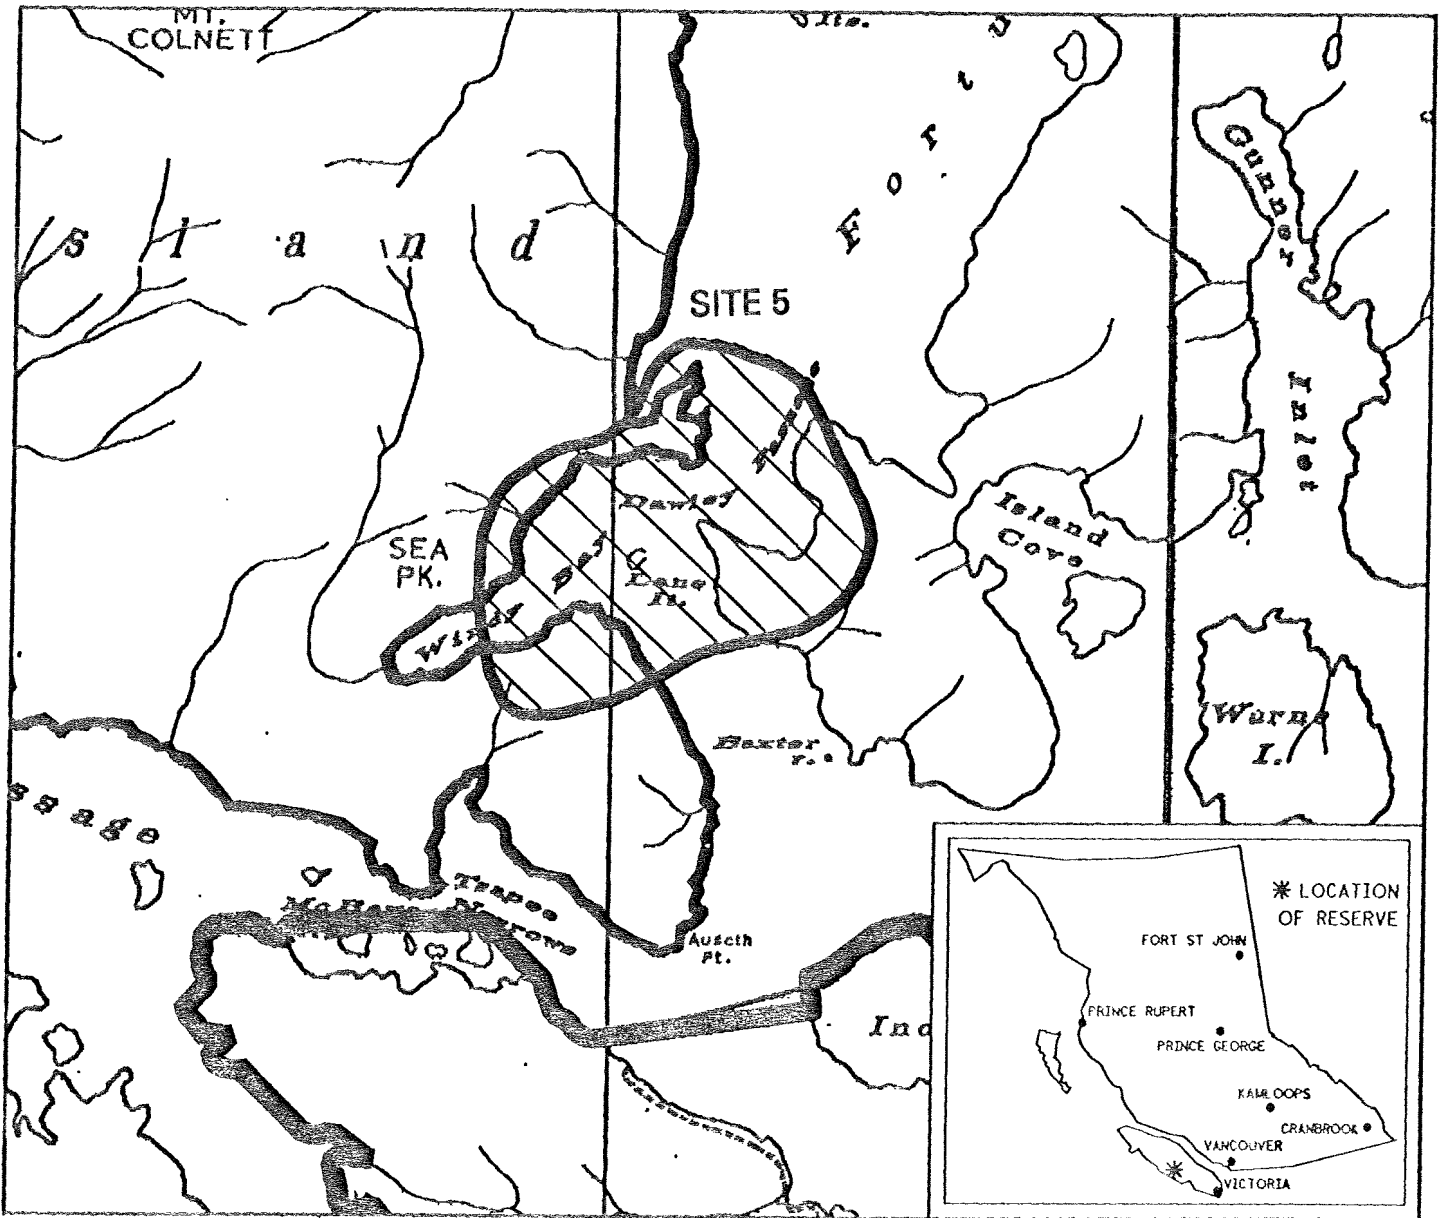

PROVINCE OF BRITISH COLUMBIA  
MINISTRY OF ENERGY, MINES AND PETROLEUM RESOURCES  
MINERAL TITLES BRANCH

CLAYOQUOT SOUND - SITE 5

This is a summary sketch of the area shown in black on Mineral Titles Reference Maps (File 12000 01).

LAND DISTRICT: CLAYOQUOT	MINING DIVISION: ALBERNI	
MAPS: 092F04W	SCALE 1: 50 000	SKETCH PREPARED BY: LCK