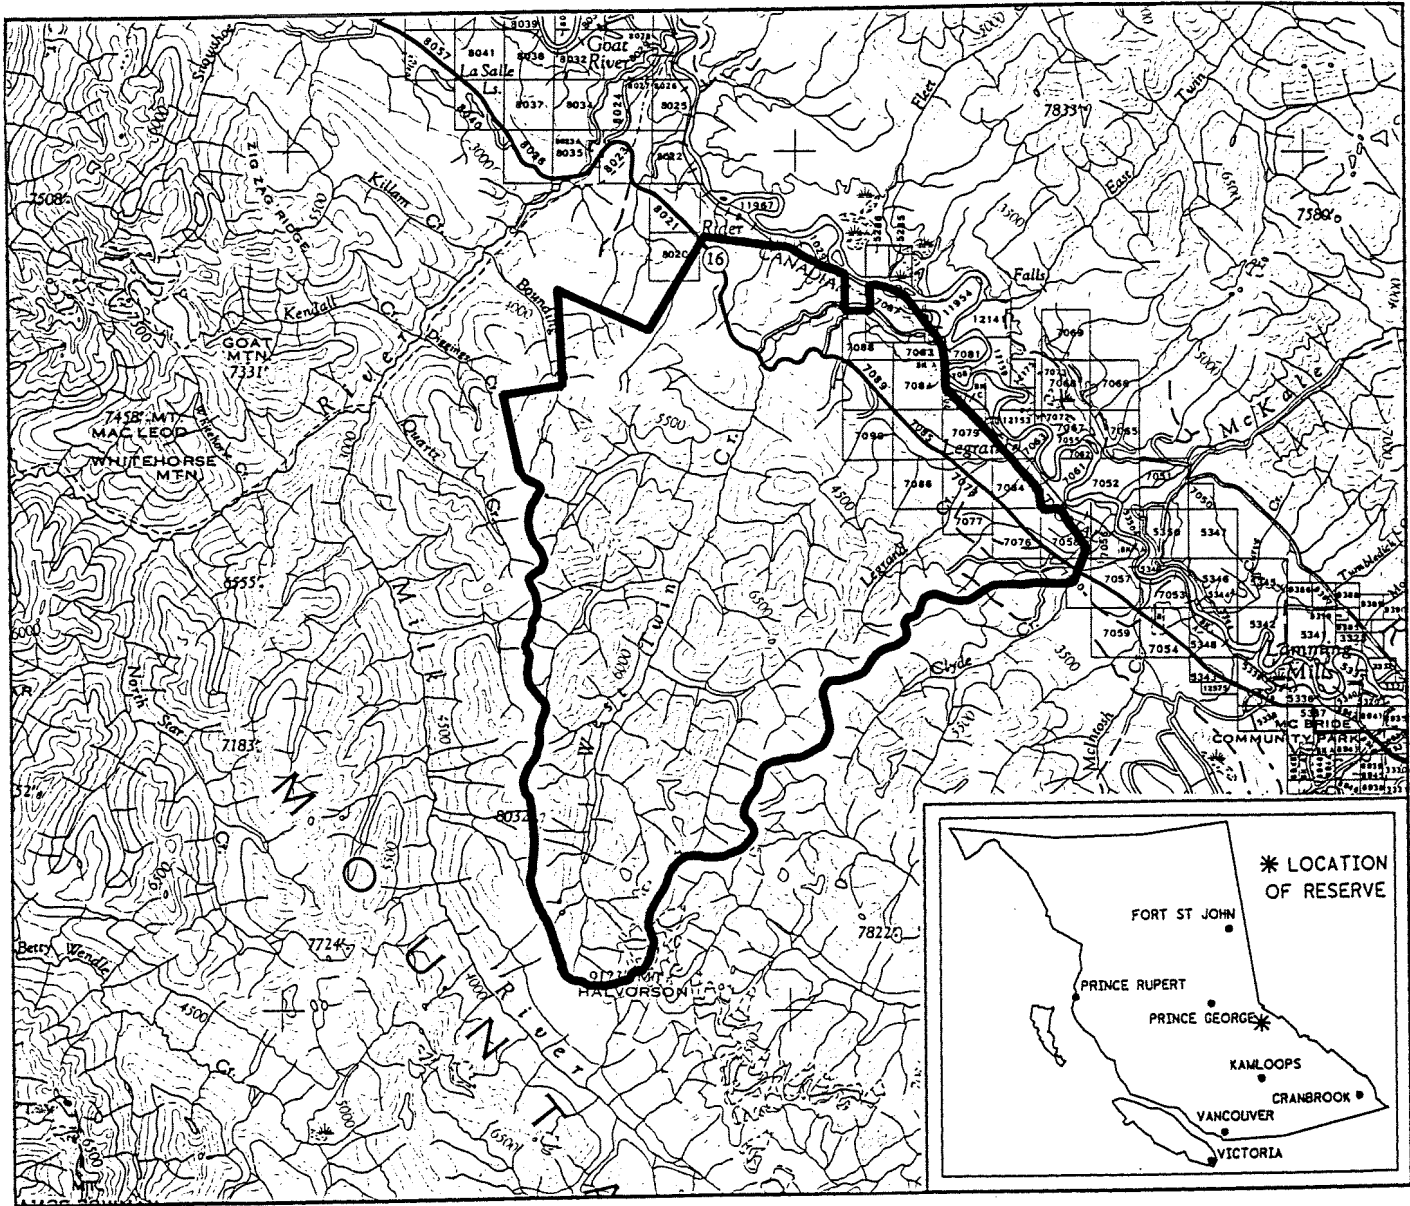

PROVINCE OF BRITISH COLUMBIA
MINISTRY OF ENERGY, MINES AND PETROLEUM RESOURCES
MINERAL TITLES BRANCH

WEST TWIN

This is a summary sketch of the area shown in black on Mineral Titles Reference Maps (File 12000 01)

| | | |
|------------------------|--------------------------|-------------------------|
| LAND DISTRICT: CARIBOO | MINING DIVISION: CARIBOO | |
| MAPS: 093H07E, 093H08W | SCALE 1: 250 000 | SKETCH PREPARED BY: LCK |