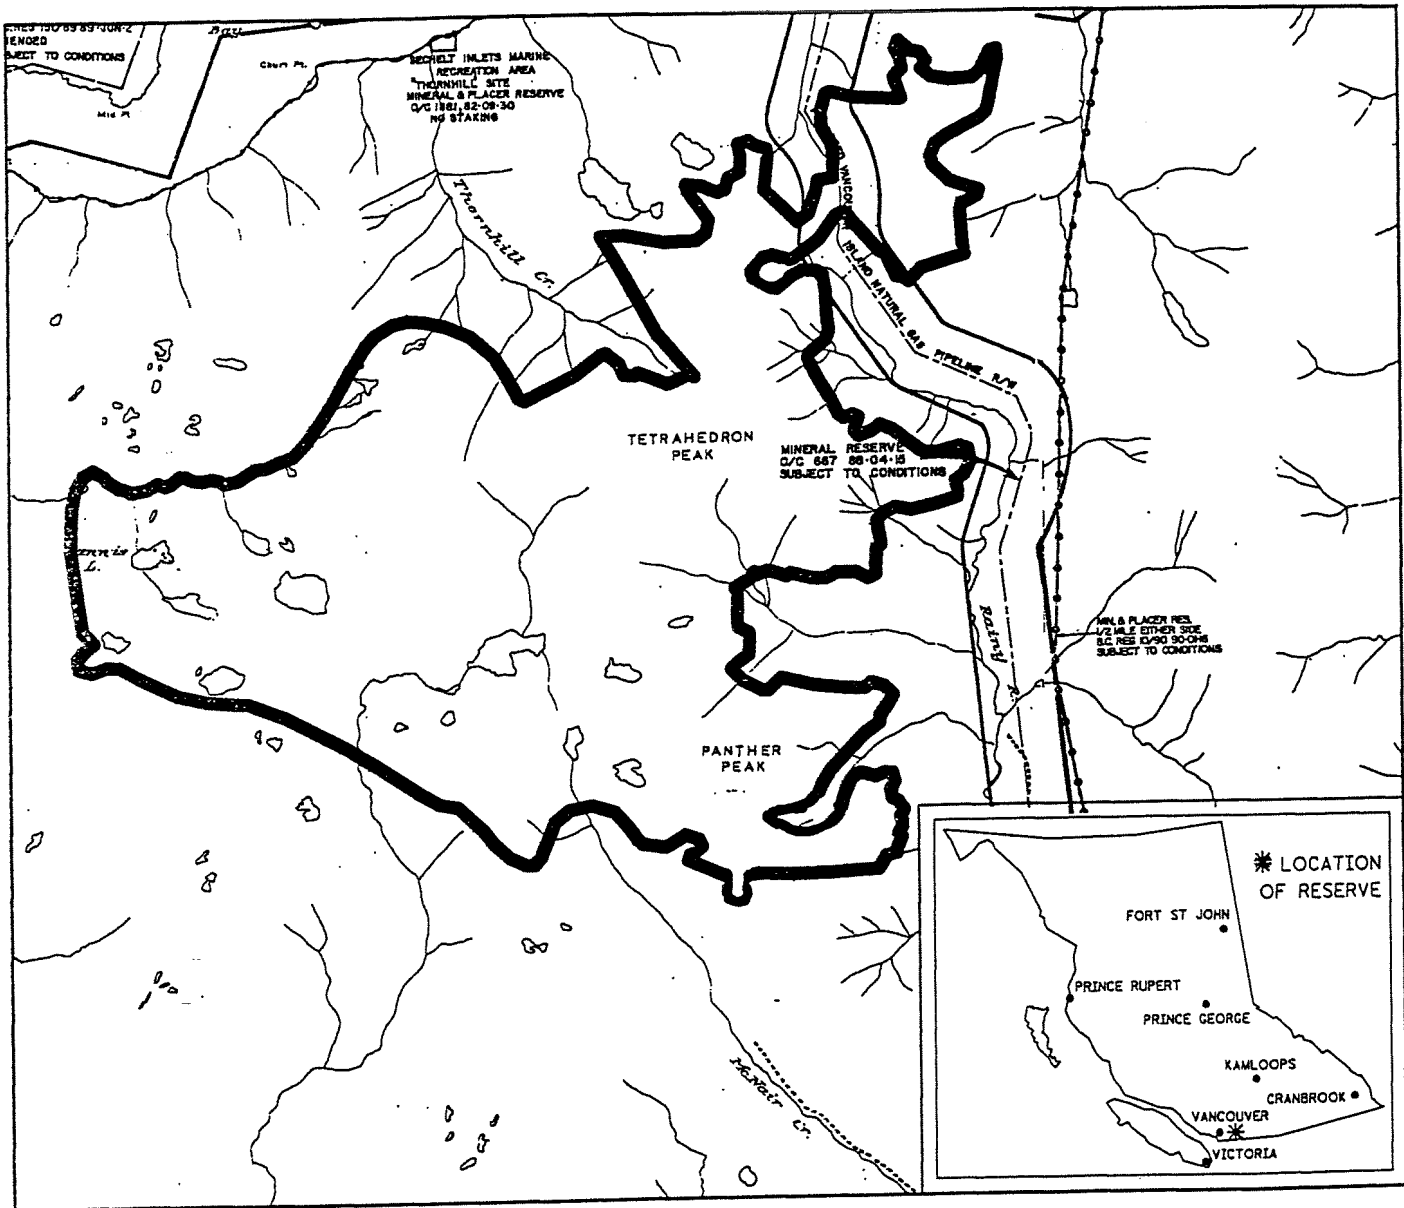

PROVINCE OF BRITISH COLUMBIA  
 MINISTRY OF ENERGY, MINES AND PETROLEUM RESOURCES  
 MINERAL TITLES BRANCH

TETRAHEDRON

This is a summary sketch of the area shown in black on Mineral Titles Reference Maps (File 12000 01)

LAND DISTRICT: NEW WESTMINSTER	MINING DIVISION: VANCOUVER	
MAPS: 092G12E	SCALE 1:100 000	SKETCH PREPARED BY: KWD