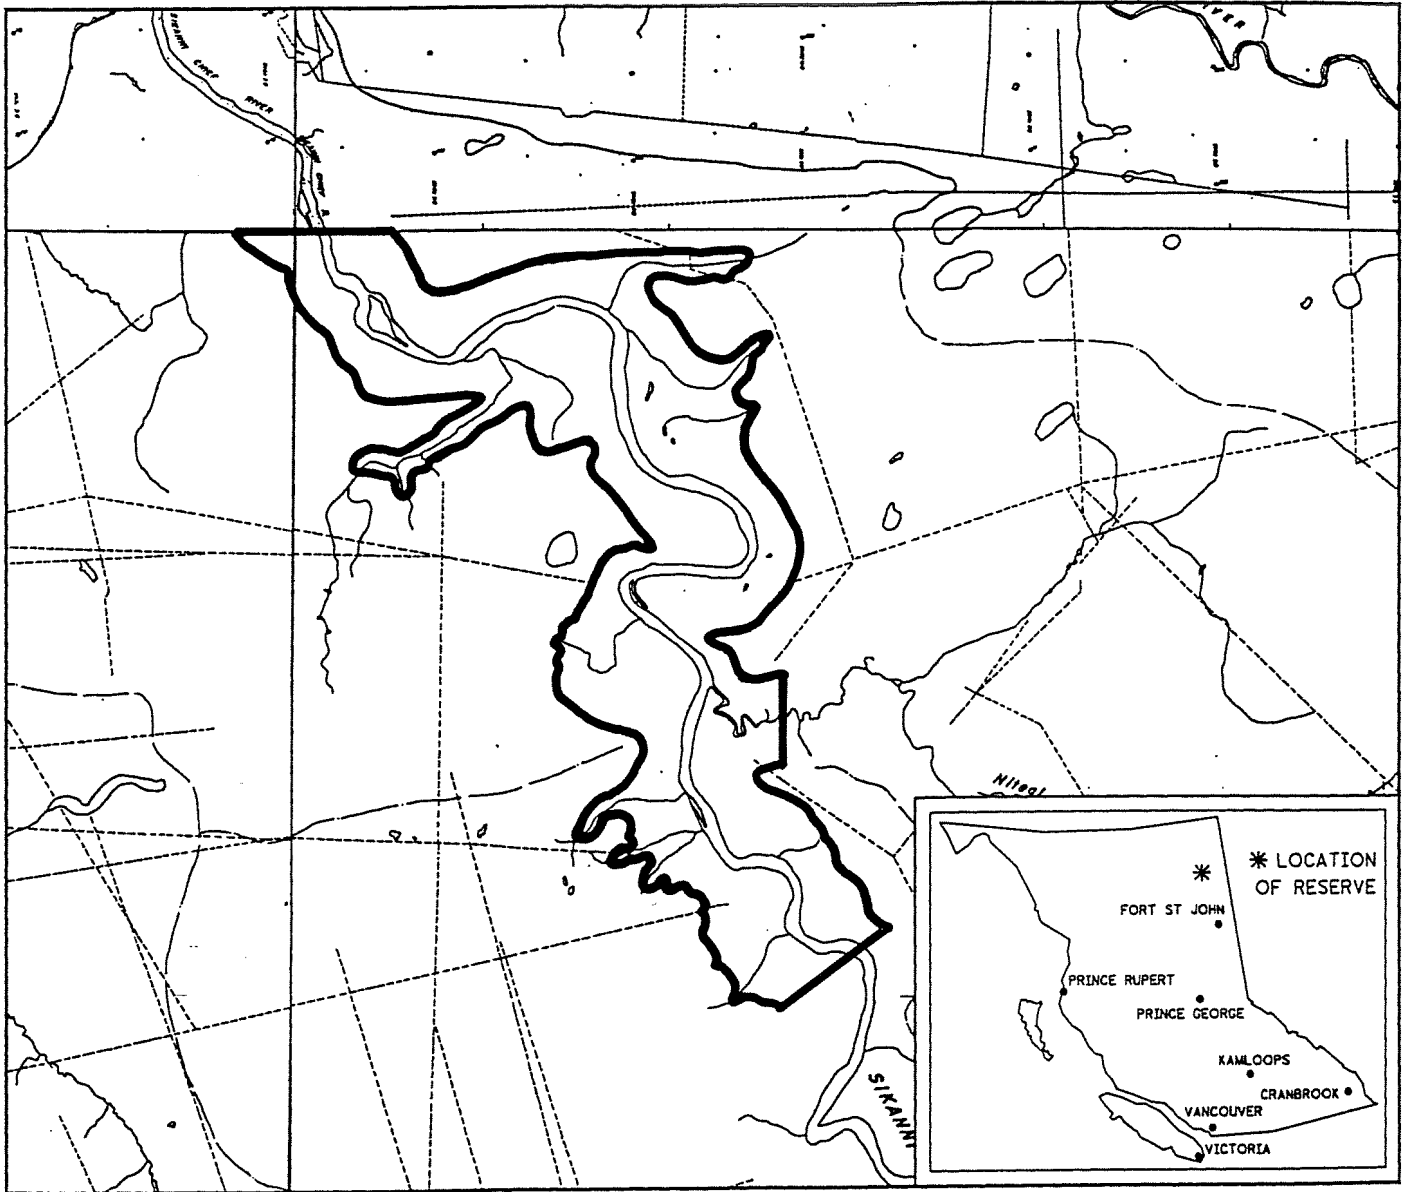

PROVINCE OF BRITISH COLUMBIA
 MINISTRY OF ENERGY, MINES AND PETROLEUM RESOURCES
 MINERAL TITLES BRANCH

SIKANNI

This is a summary sketch of the area shown in black on Mineral Titles Reference Maps (File 12000 01)

LAND DISTRICT: PEACE RIVER	MINING DIVISION: LIARD	
MAPS: 094IQ4E, 094IQ4W	SCALE 1:100 000	SKETCH PREPARED BY: LCK