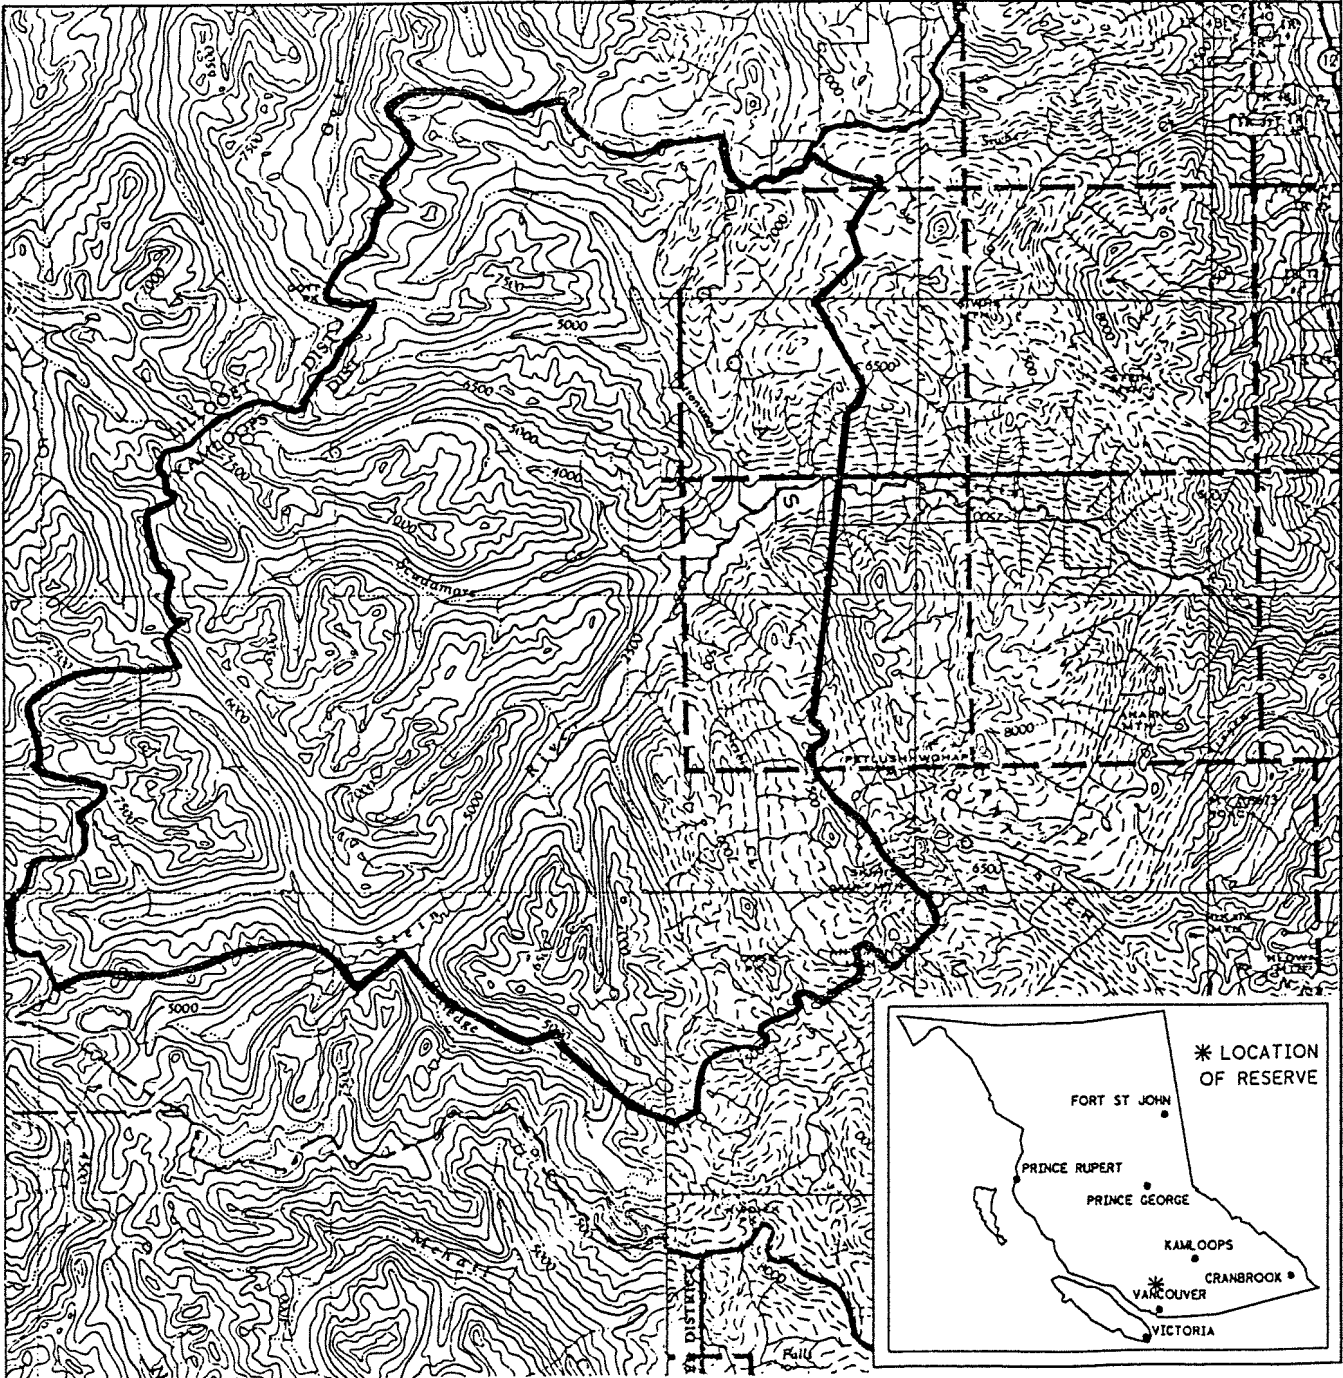

PROVINCE OF BRITISH COLUMBIA  
 MINISTRY OF ENERGY, MINES AND PETROLEUM RESOURCES  
 MINERAL TITLES BRANCH

MIDDLE STEIN

This is a summary sketch of the area shown in black on Mineral Titles Reference Maps (File 12000 01)

LAND DISTRICT: KAMLOOPS DIVISION OF YALE	MINING DIVISION: KAMLOOPS	
MAPS: 092IO4W, 05W, 092JOE, 01W, 08E, 08W	SCALE 1: 250 000	SKETCH PREPARED BY: KWD