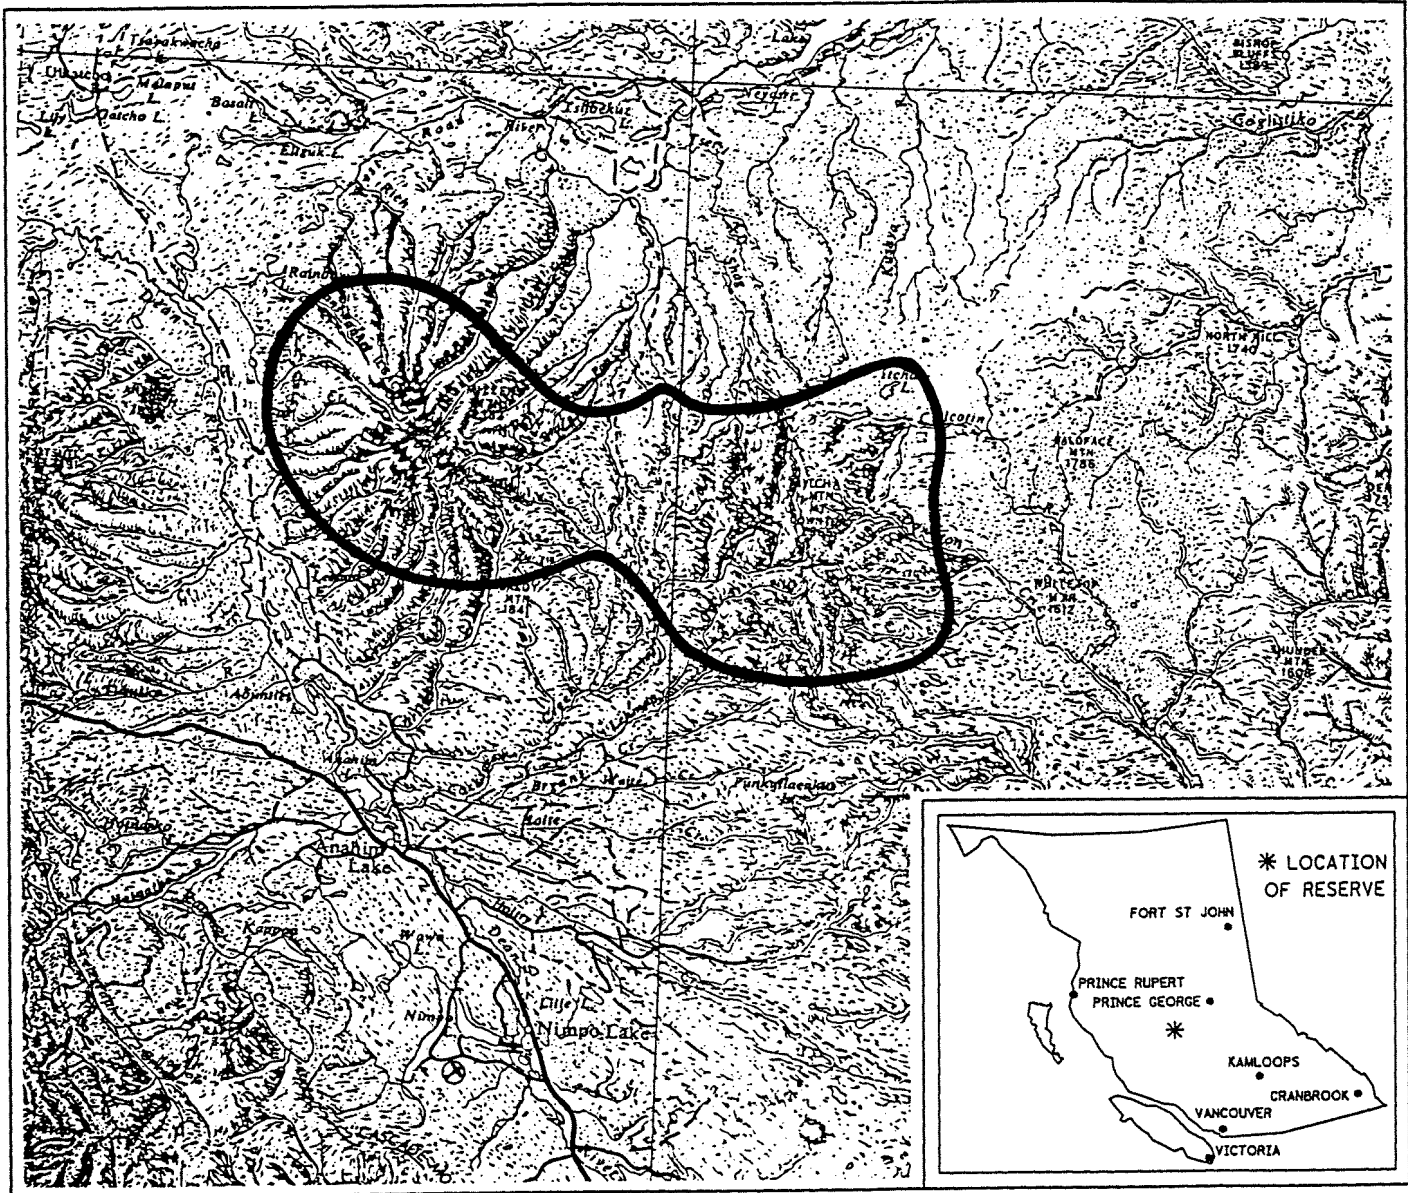

PROVINCE OF BRITISH COLUMBIA  
 MINISTRY OF ENERGY, MINES AND PETROLEUM RESOURCES  
 MINERAL TITLES BRANCH

ITCHA / ILGACHUZ RANGES

This is a summary sketch of the area shown in black on Mineral Titles Reference Maps (File 12000 01)

LAND DISTRICT: COAST, RANGE 3	MINING DIVISION: CARIBOO	
MAPS: 093C10E, 10W, 11E, 11W, 093C13E, 14E, 14W, 15E, 15W	SCALE 1: 600 000	SKETCH PREPARED BY: DGP