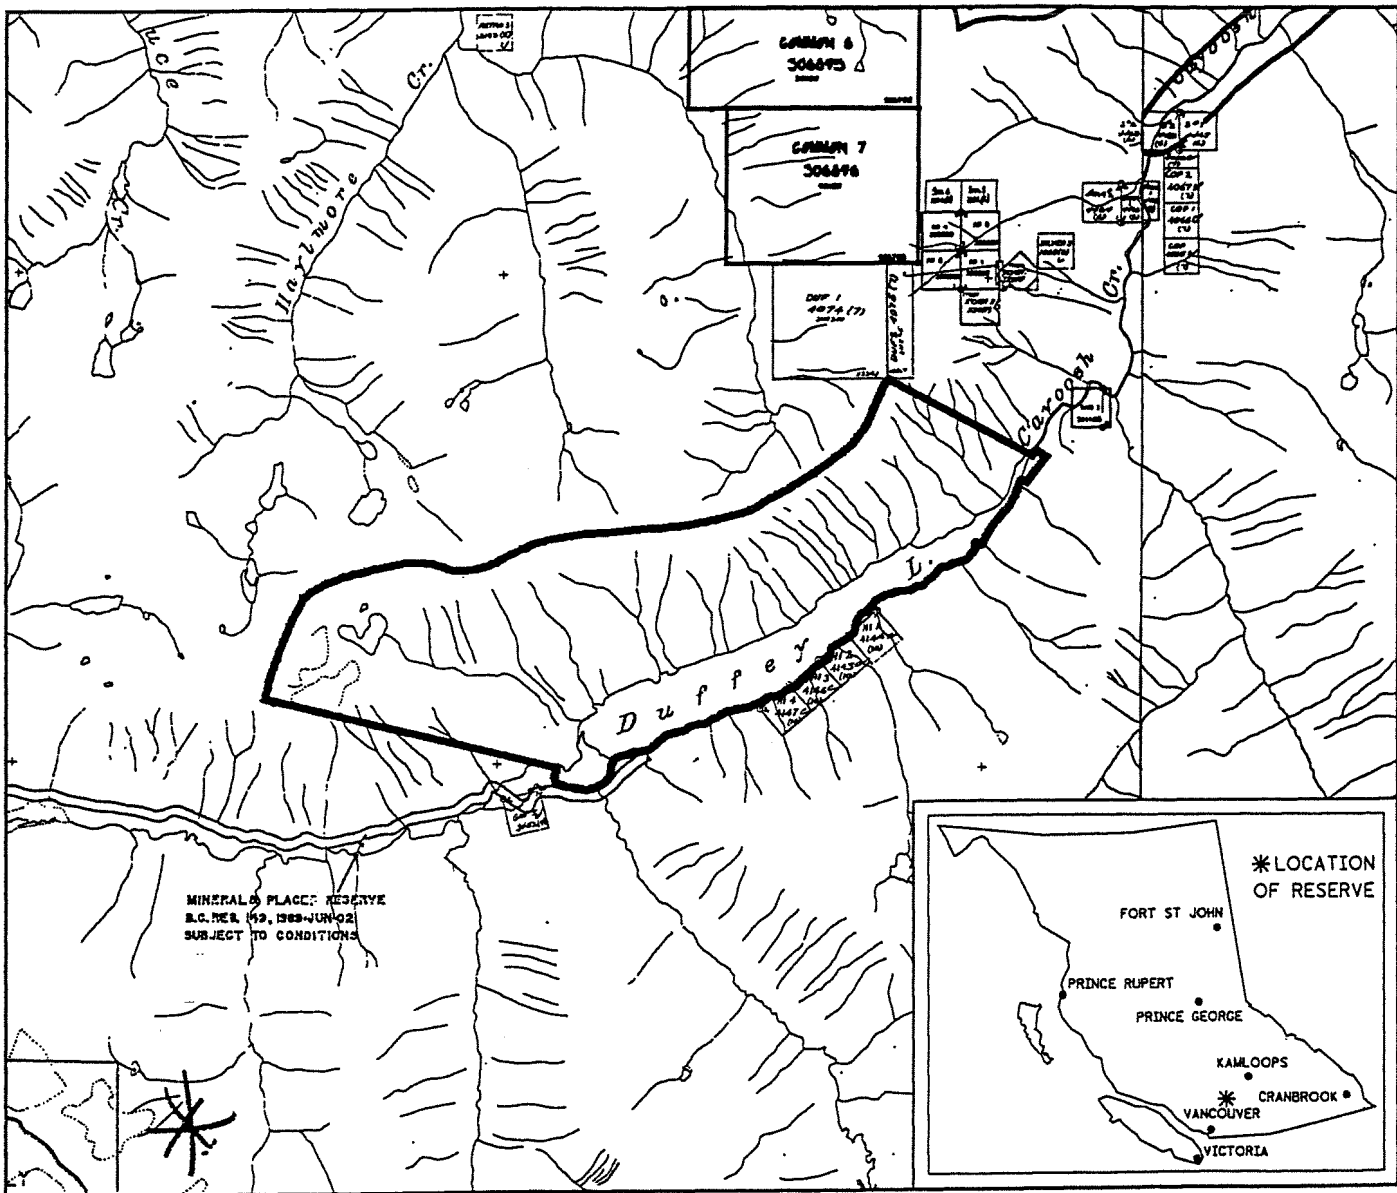

PROVINCE OF BRITISH COLUMBIA
MINISTRY OF ENERGY, MINES AND PETROLEUM RESOURCES
MINERAL TITLES BRANCH

DUFFEY LAKE

This is a summary sketch of the area shown in black on Mineral Titles Reference Maps (File 12000 01)

LAND DISTRICT: LILLOOET	MINING DIVISION: LILLOOET	
MAPS: 092J08W	SCALE 1:100 000	SKETCH PREPARED BY: LCK