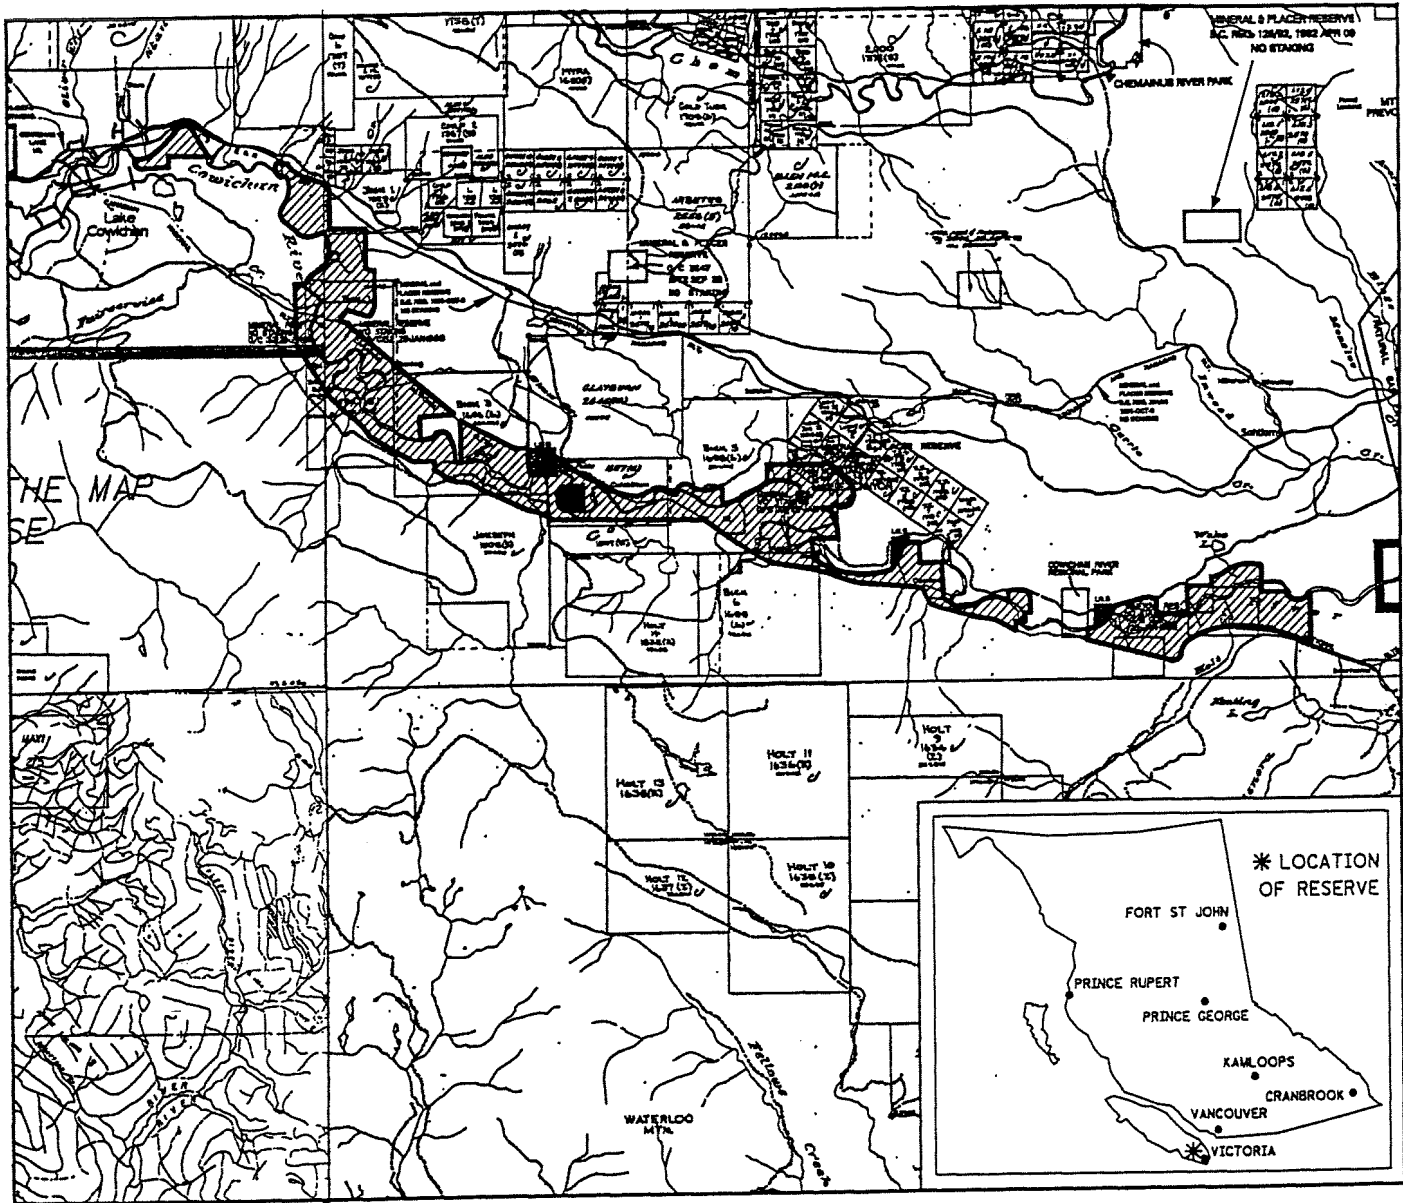

PROVINCE OF BRITISH COLUMBIA
MINISTRY OF ENERGY, MINES AND PETROLEUM RESOURCES
MINERAL TITLES BRANCH

COWICHAN RIVER

This is a summary sketch of the area shown in black on Mineral Titles Reference Maps (File 12000 01)

LAND DISTRICT: COWICHAN LAKE, QUAMICHAN	MINING DIVISION: VICTORIA	
MAPS: 092B13W, 092C16E, 092C080	SCALE 1:125 000	SKETCH PREPARED BY: KWD