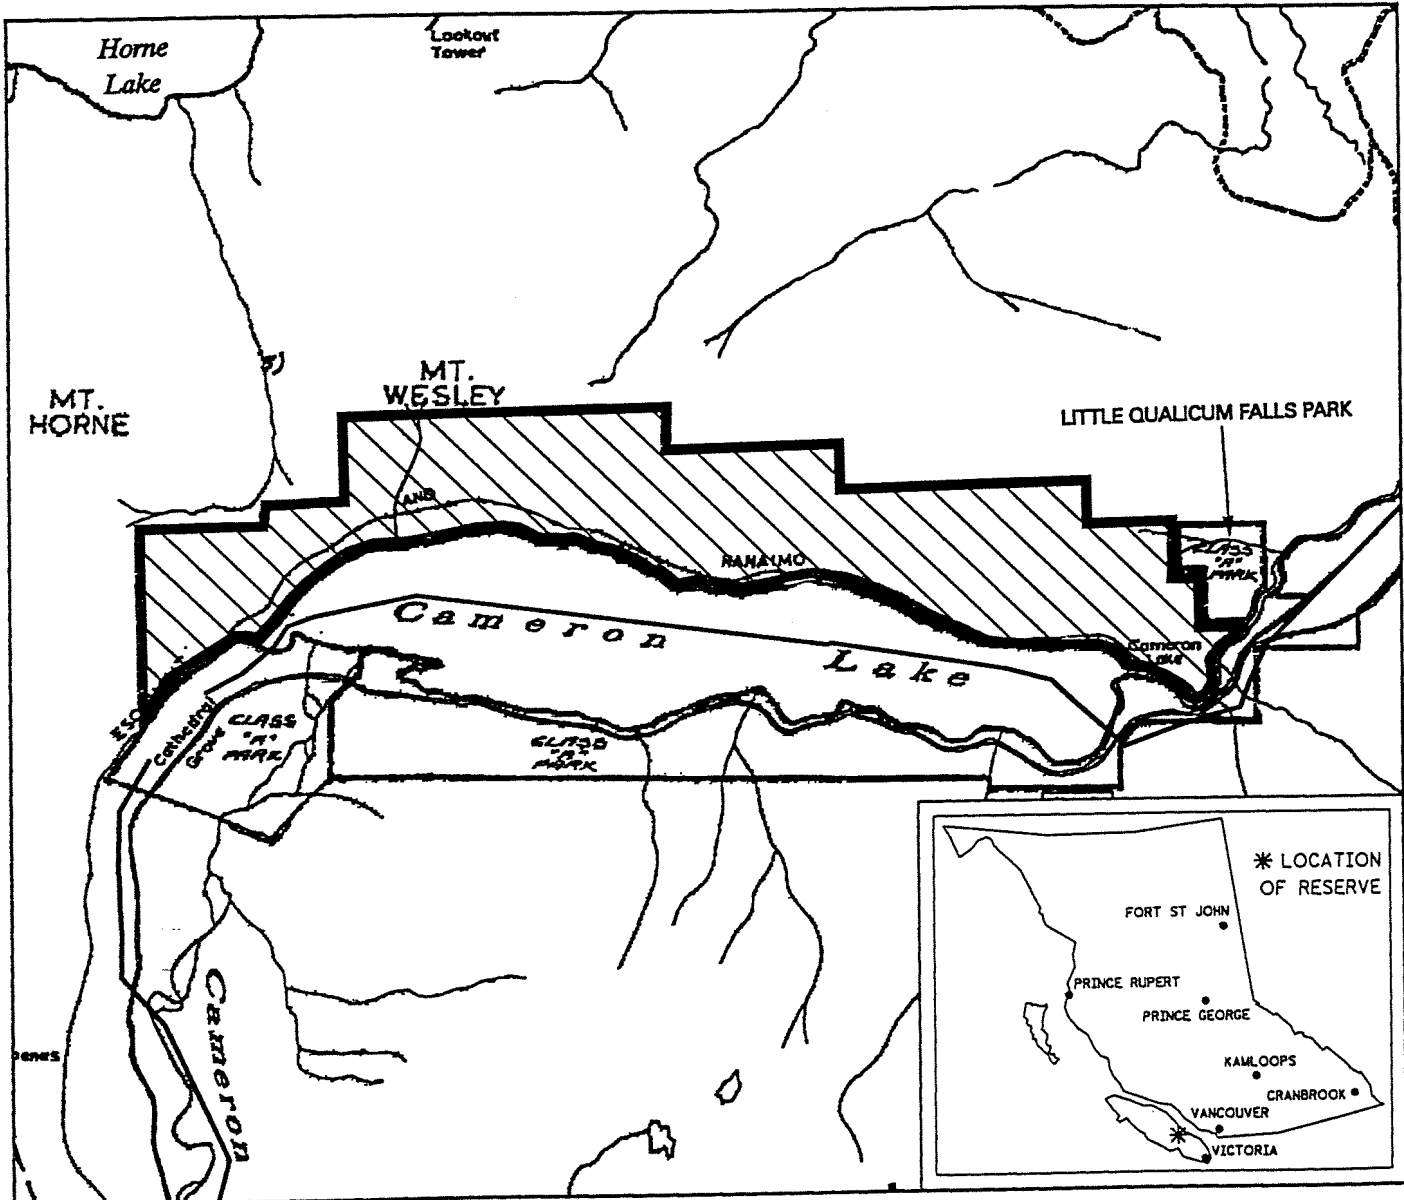

PROVINCE OF BRITISH COLUMBIA
MINISTRY OF ENERGY, MINES AND PETROLEUM RESOURCES
MINERAL TITLES BRANCH

CAMERON LAKE

This is a summary sketch of the area shown in black on Mineral Titles Reference Maps (File 12000 01)

LAND DISTRICT: ALBERNI, CAMERON	MINING DIVISION: NANAIMO	
MAPS: 092F07E	SCALE 1: 50 000	SKETCH PREPARED BY: LCK