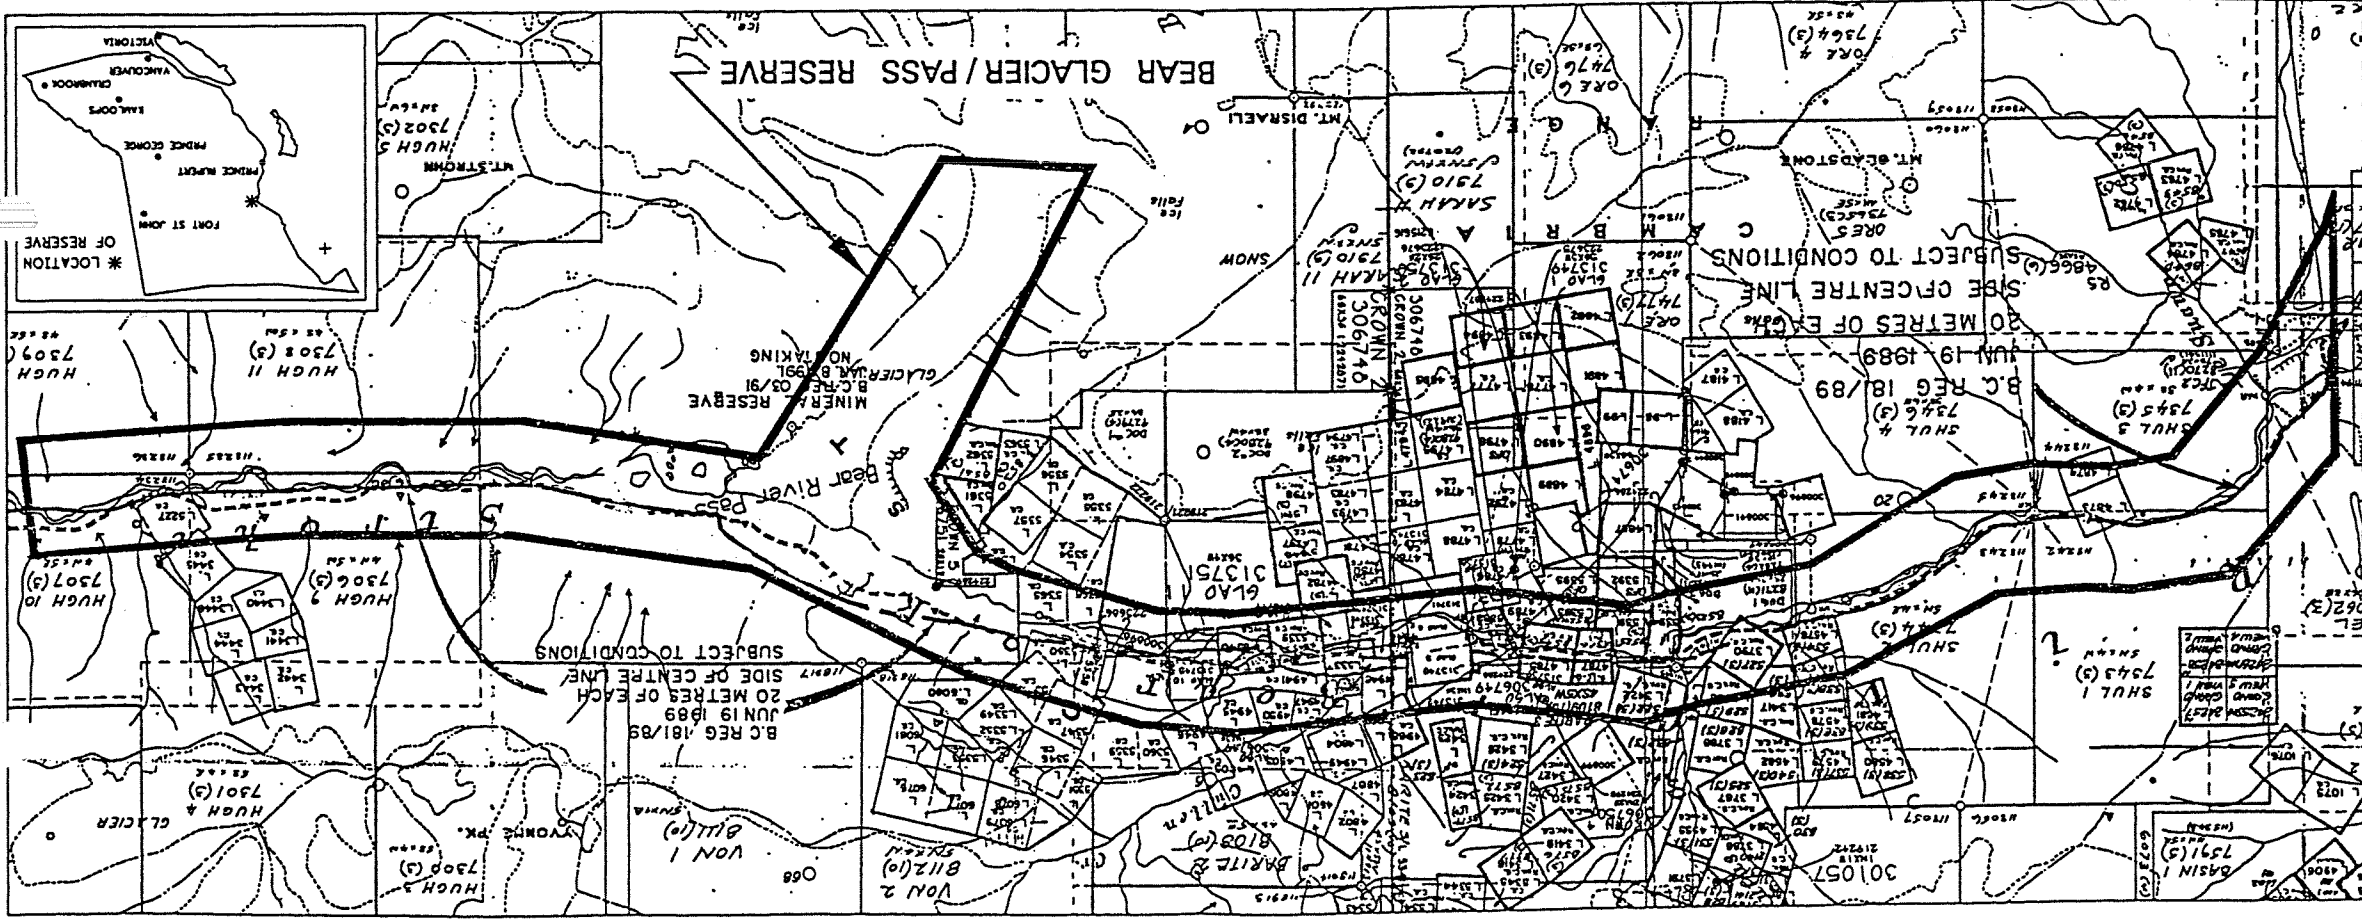

PROVINCE OF BRITISH COLUMBIA
 MINISTRY OF ENERGY, MINES AND PETROLEUM RESOURCES
 MINERAL TITLES BRANCH

BEAR GLACIER / PASS RESERVE

This is a summary sketch of the area shown in black on Mineral Titles Reference Maps (file 12000 01)

LAND DISTRICT: CASSIAR	MINING DIVISION: SKEENA	MAPS: 104 A/04E ✓	SCALE 1:50 000	DGP
		104 A/04E ✓	104A/04W ✓	
			SKETCH PREPARED BY:	