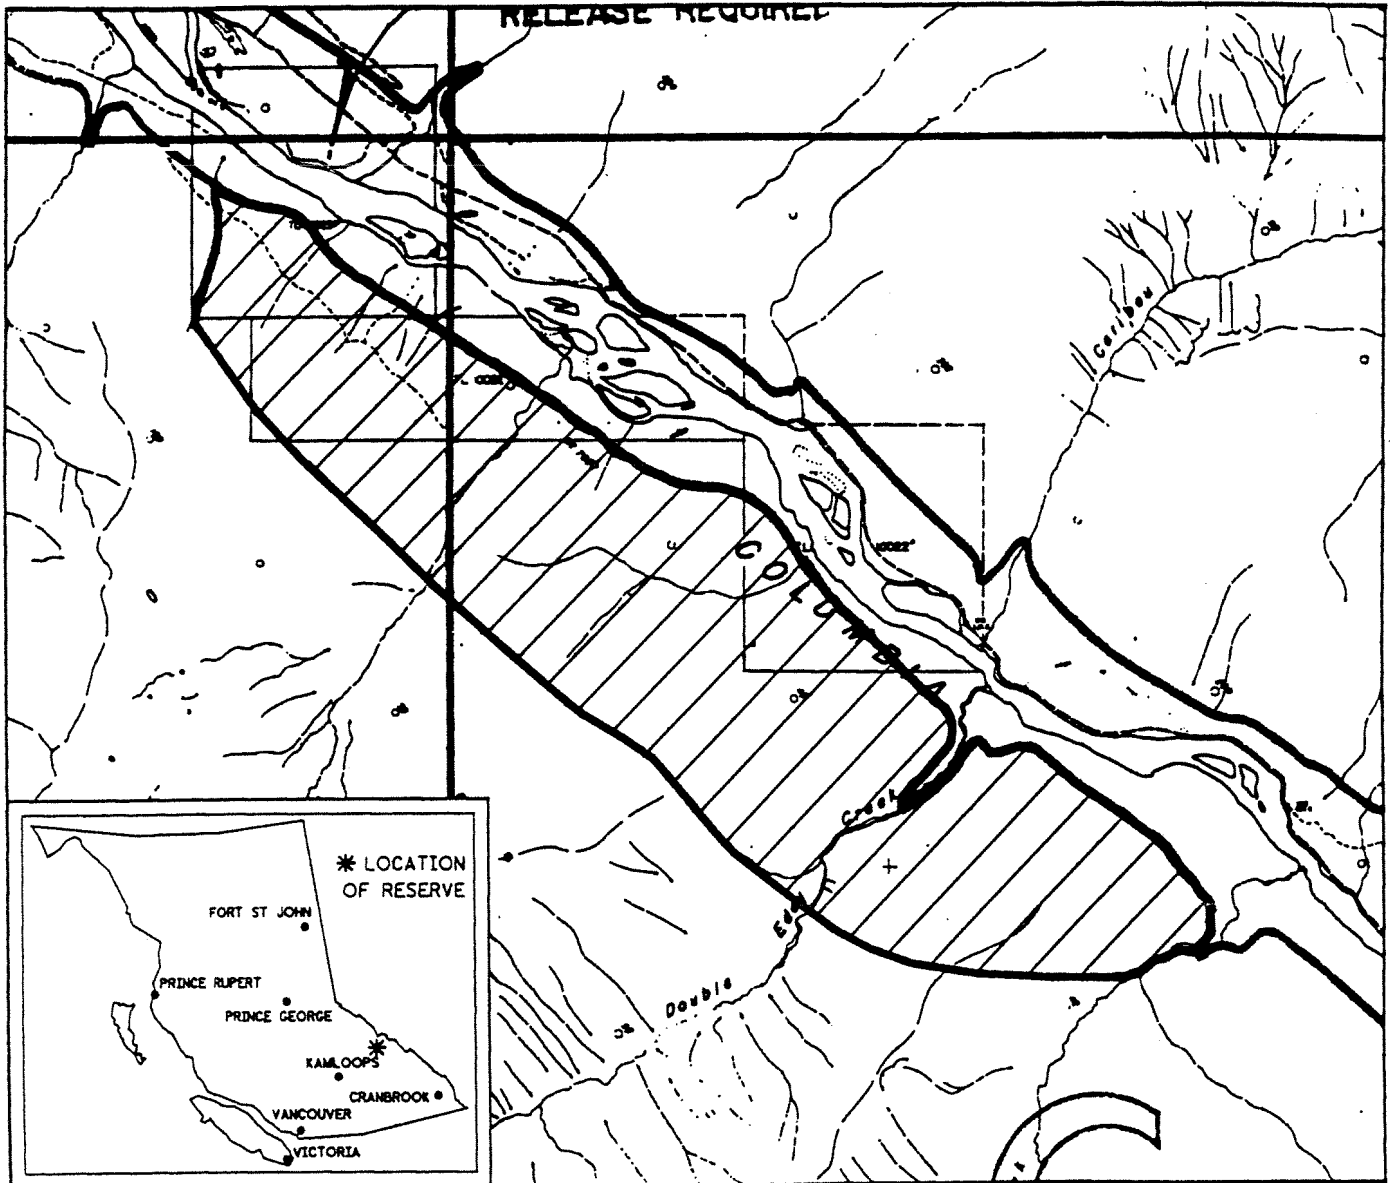

PROVINCE OF BRITISH COLUMBIA  
MINISTRY OF ENERGY, MINES AND PETROLEUM RESOURCES  
MINERAL TITLES BRANCH

KINBASKET LAKE

This is a summary sketch of the area shown in black on Mineral Titles Reference Maps (File 12000 01)

LAND DISTRICT: KOOTENAY	MINING DIVISION: GOLDEN	
MAPS: P082N13W	SCALE 1: 50 000	SKETCH PREPARED BY: LCK