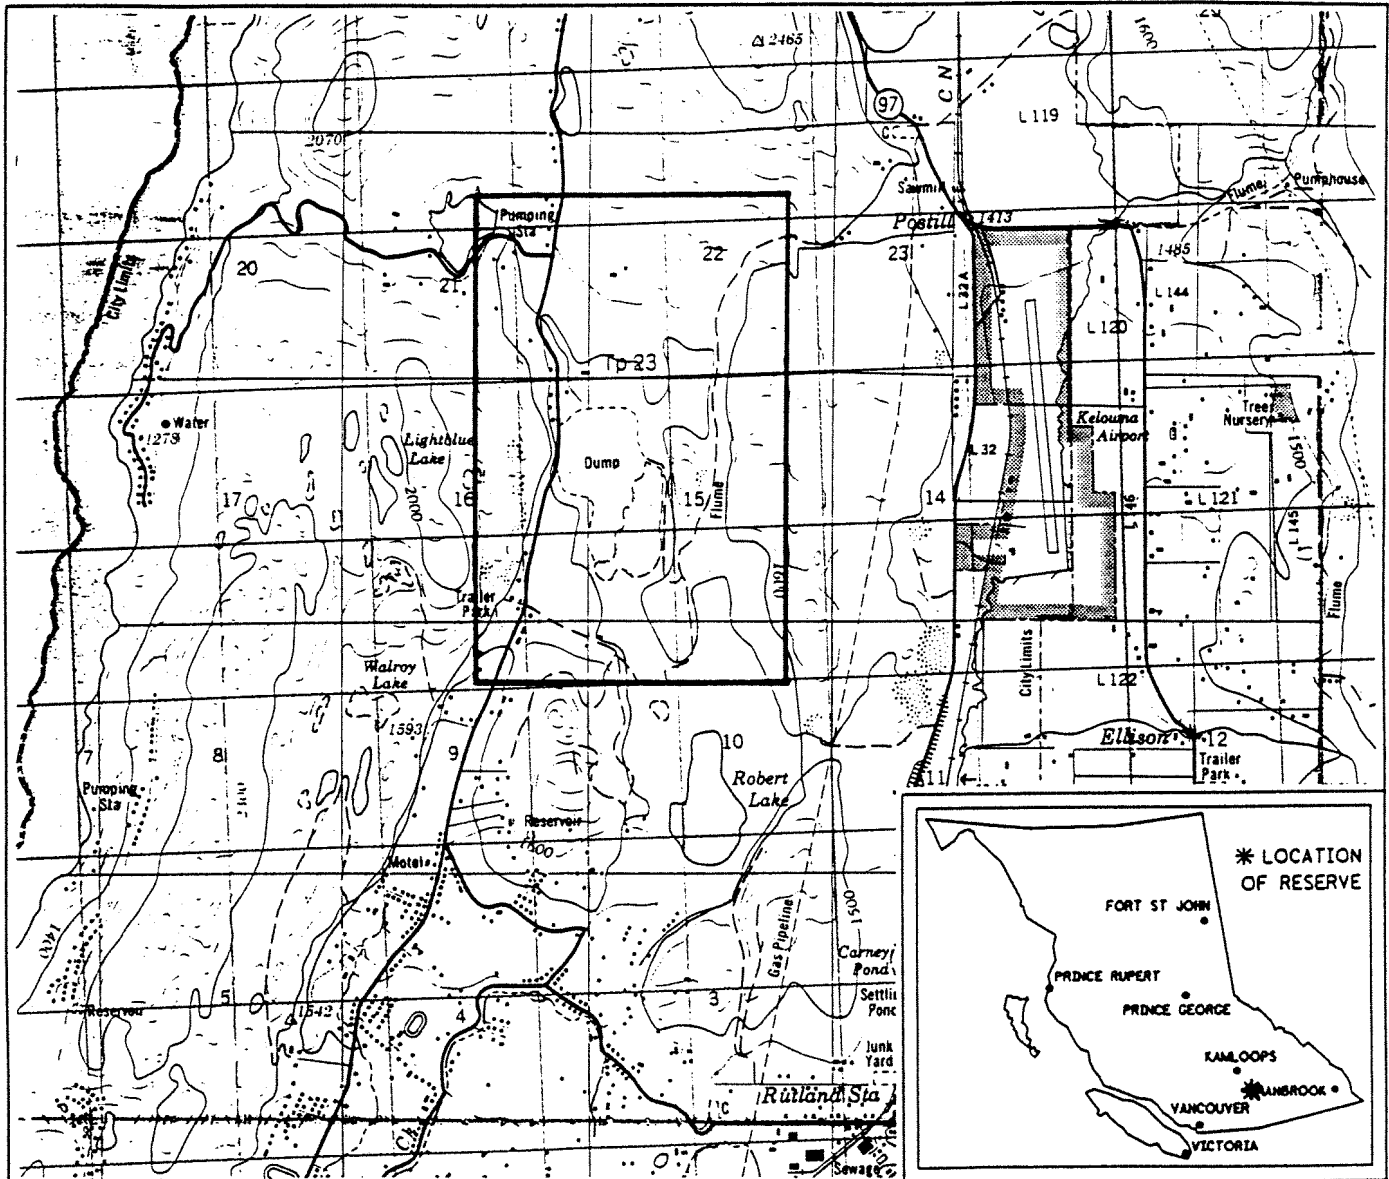

PROVINCE OF BRITISH COLUMBIA  
MINISTRY OF ENERGY, MINES AND PETROLEUM RESOURCES  
MINERAL TITLES BRANCH

KELOWNA LANDFILL RESERVE

This is a summary sketch of the area shown in black on Mineral Titles Reference Maps (File 12000 01)

LAND DISTRICT: OSOYOOS DIVISION OF YALE	MINING DIVISION: VERNON	
MAPS: 082E14W	SCALE 1: 50 000	SKETCH PREPARED BY: AMG