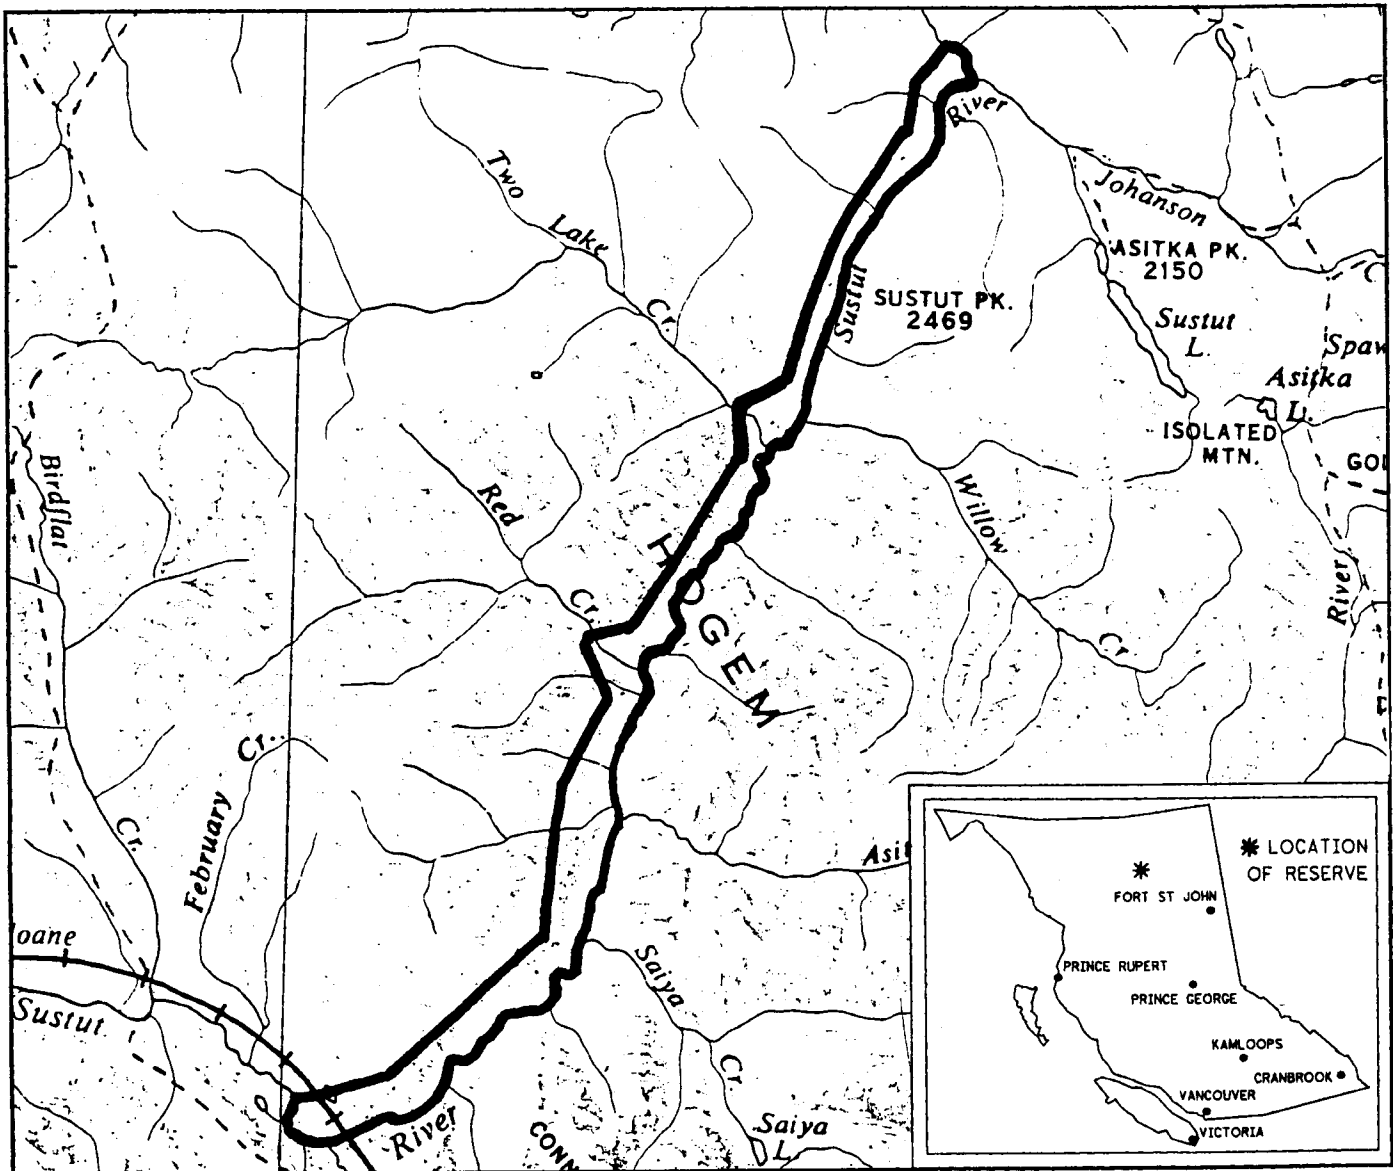

PROVINCE OF BRITISH COLUMBIA
MINISTRY OF ENERGY, MINES AND PETROLEUM RESOURCES
MINERAL TITLES BRANCH

SLOANE CONNECTOR ROAD

This is a summary sketch of the area shown in black on Mineral Titles Reference Maps (File 12000 01)

LAND DISTRICT: CASSIAR	MINING DIVISION: OMINECA	
MAPS: 094D11E, 094D10E/W, 094D09W, 094D06E, 094D07E/W, 094D08W	SCALE 1: 300 000	SKETCH PREPARED BY: EBM