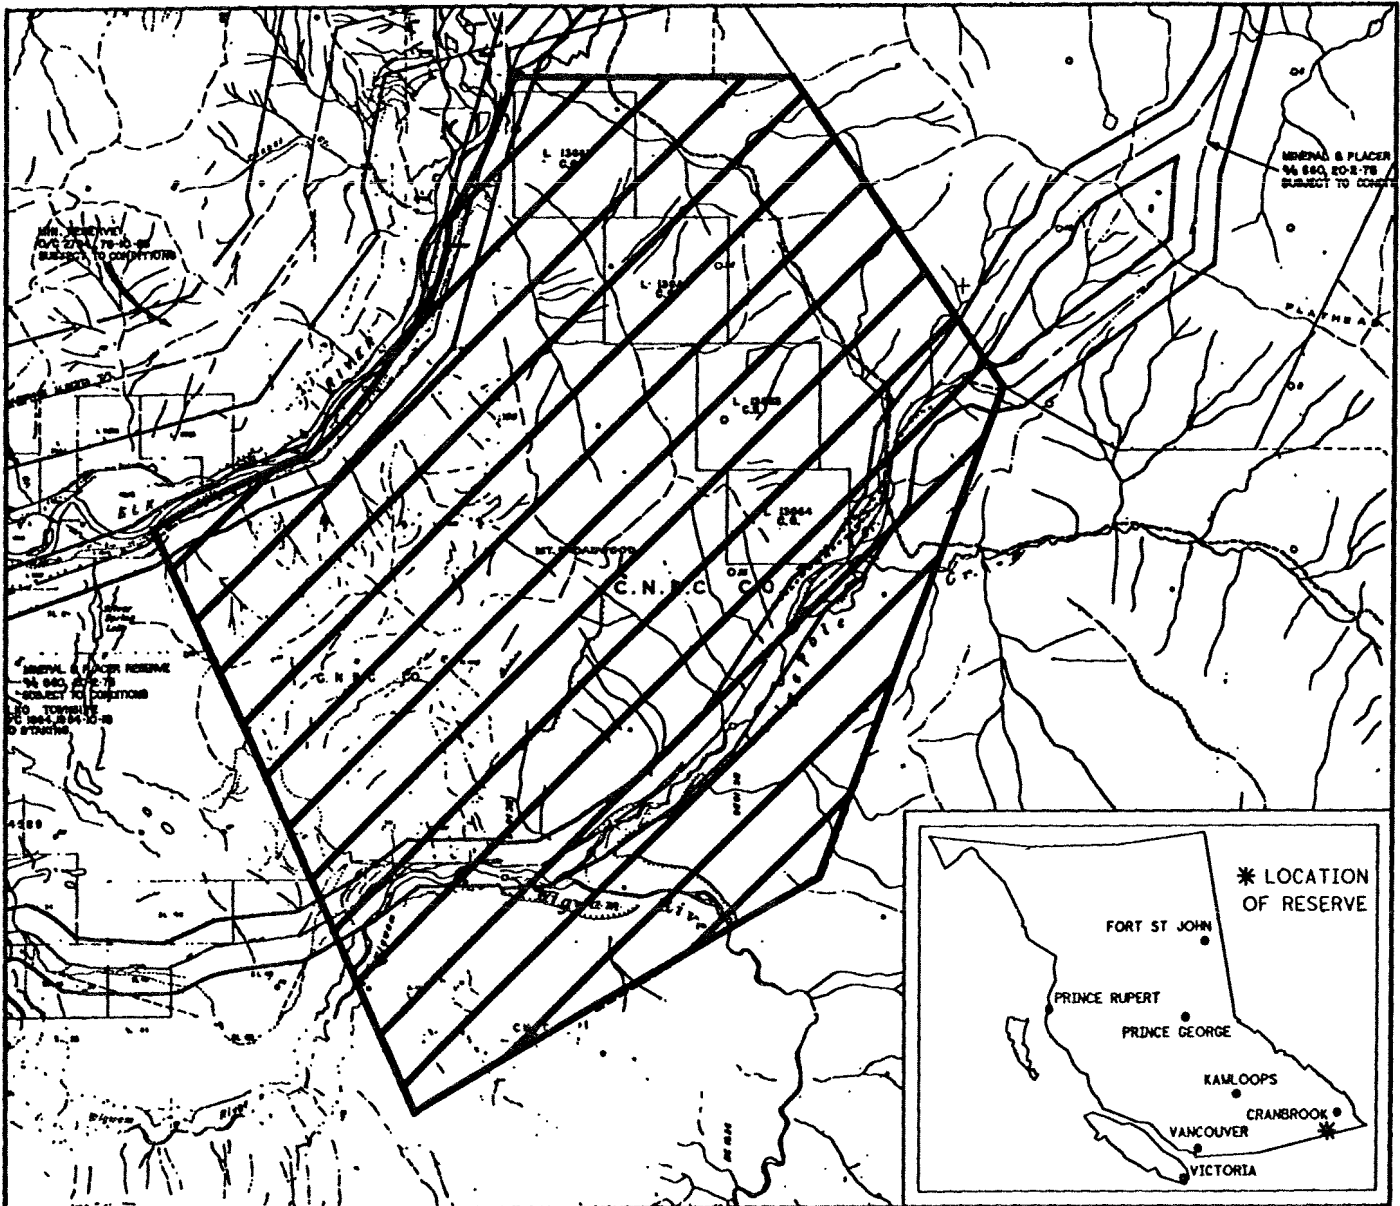

FILE NO. 14280-03-920

PROVINCE OF BRITISH COLUMBIA
MINISTRY OF ENERGY, MINES AND PETROLEUM RESOURCES
MINERAL TITLES BRANCH

WIGWAM FLATS

This is a summary sketch of the area shown in black on Mineral Titles Reference Maps (File 12000 01)

LAND DISTRICT: KOOTENAY	MINING DIVISION: FORT STEELE	
MAPS: M082G02W, M082G03E, M082G06E, M082G07W	SCALE 1:100 000	SKETCH PREPARED BY: EBM