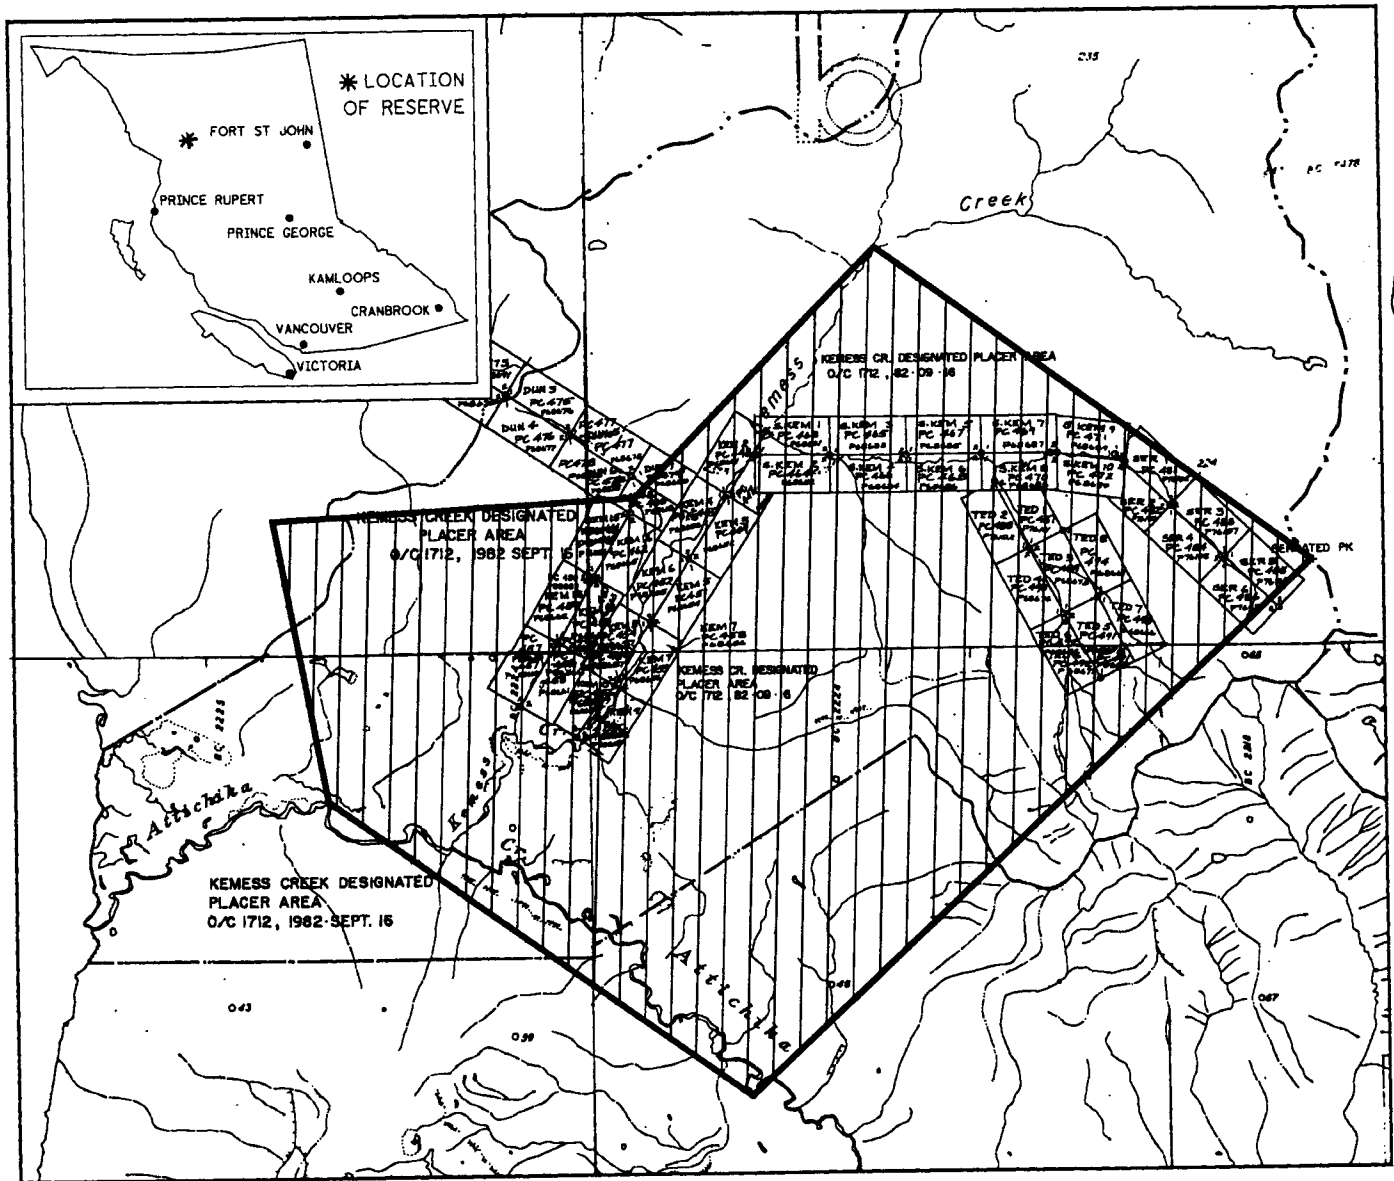

PROVINCE OF BRITISH COLUMBIA
MINISTRY OF ENERGY, MINES AND PETROLEUM RESOURCES
MINERAL TITLES BRANCH

KEMESS CREEK RESERVE

This is a summary sketch of the area shown in black on Mineral Titles Reference Maps (File 12000 01)

LAND DISTRICT: CASSIAR	MINING DIVISION: OMINECA	
MAPS: 094DI5E, 094DI5W, 094E02E, 094E02W	SCALE 1:100 000	SKETCH PREPARED BY: HJL