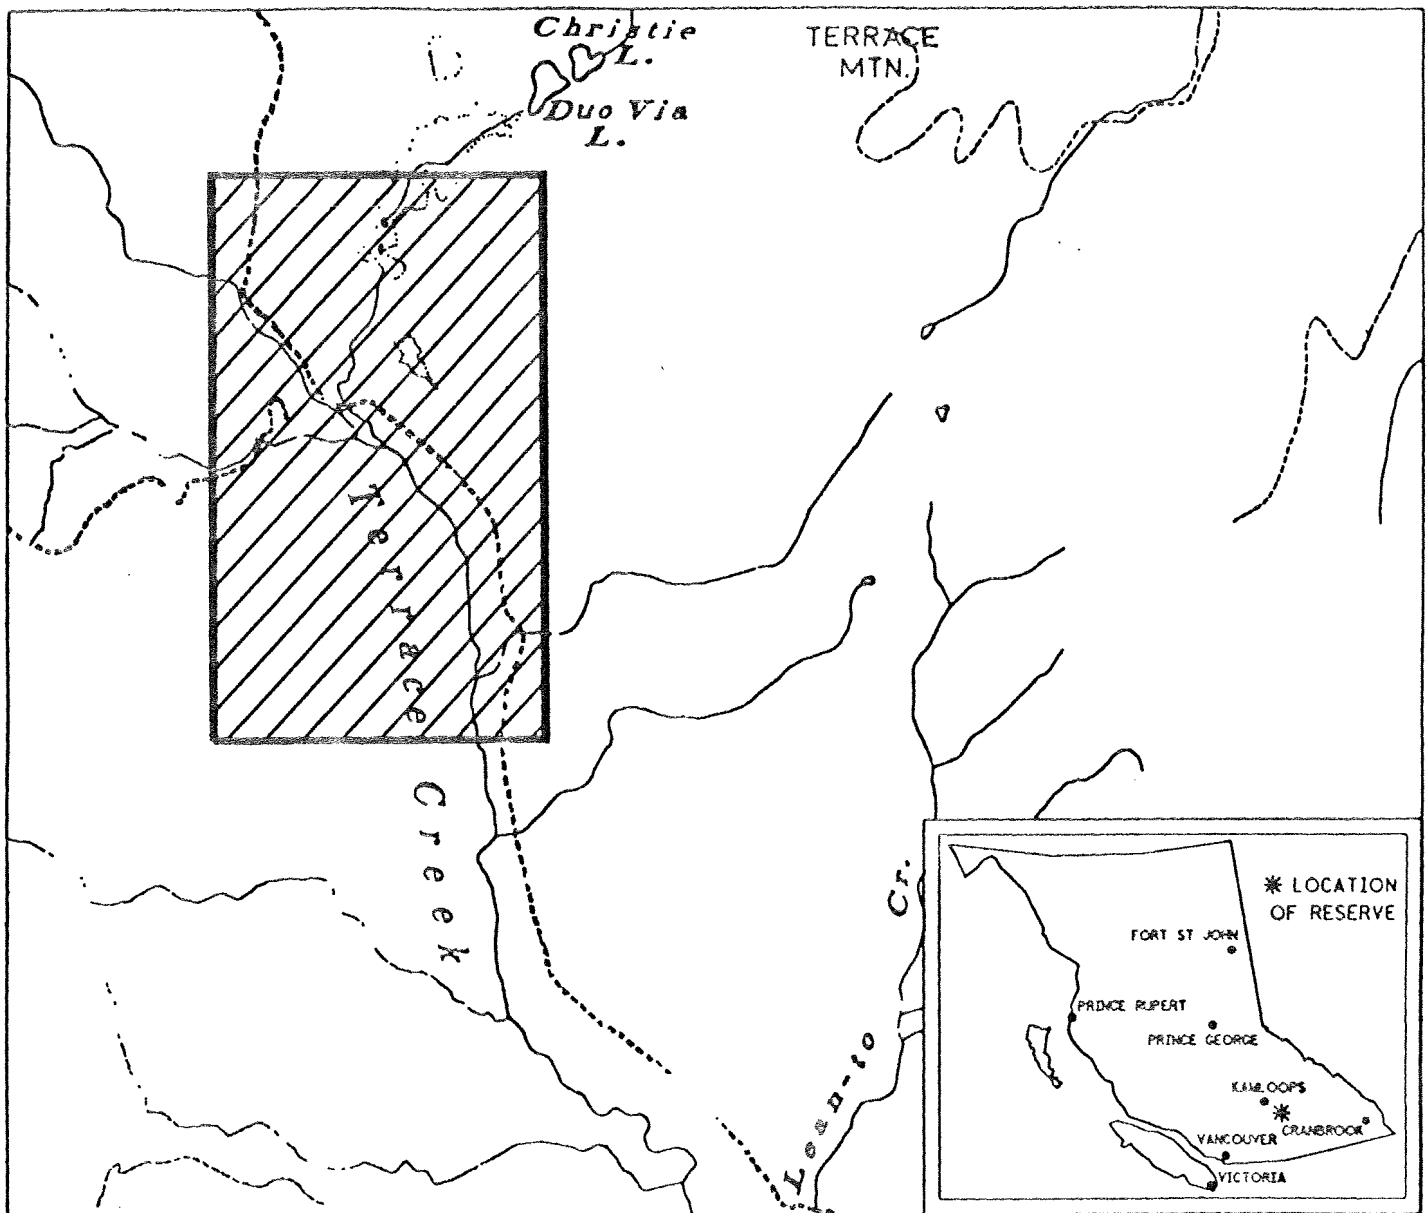

PROVINCE OF BRITISH COLUMBIA  
MINISTRY OF ENERGY, MINES AND PETROLEUM RESOURCES  
MINERAL TITLES BRANCH

BIG HORN DAM SITE

This is a summary sketch of the area shown in black on Mineral Titles Reference Maps (File 12000 01)

LAND DISTRICT: OSOYOOS DIV., YALE DISTRICT	MINING DIVISION: VERNON	
MAPS: 082L04E	SCALE 1: 50 000	SKETCH PREPARED BY: DGP