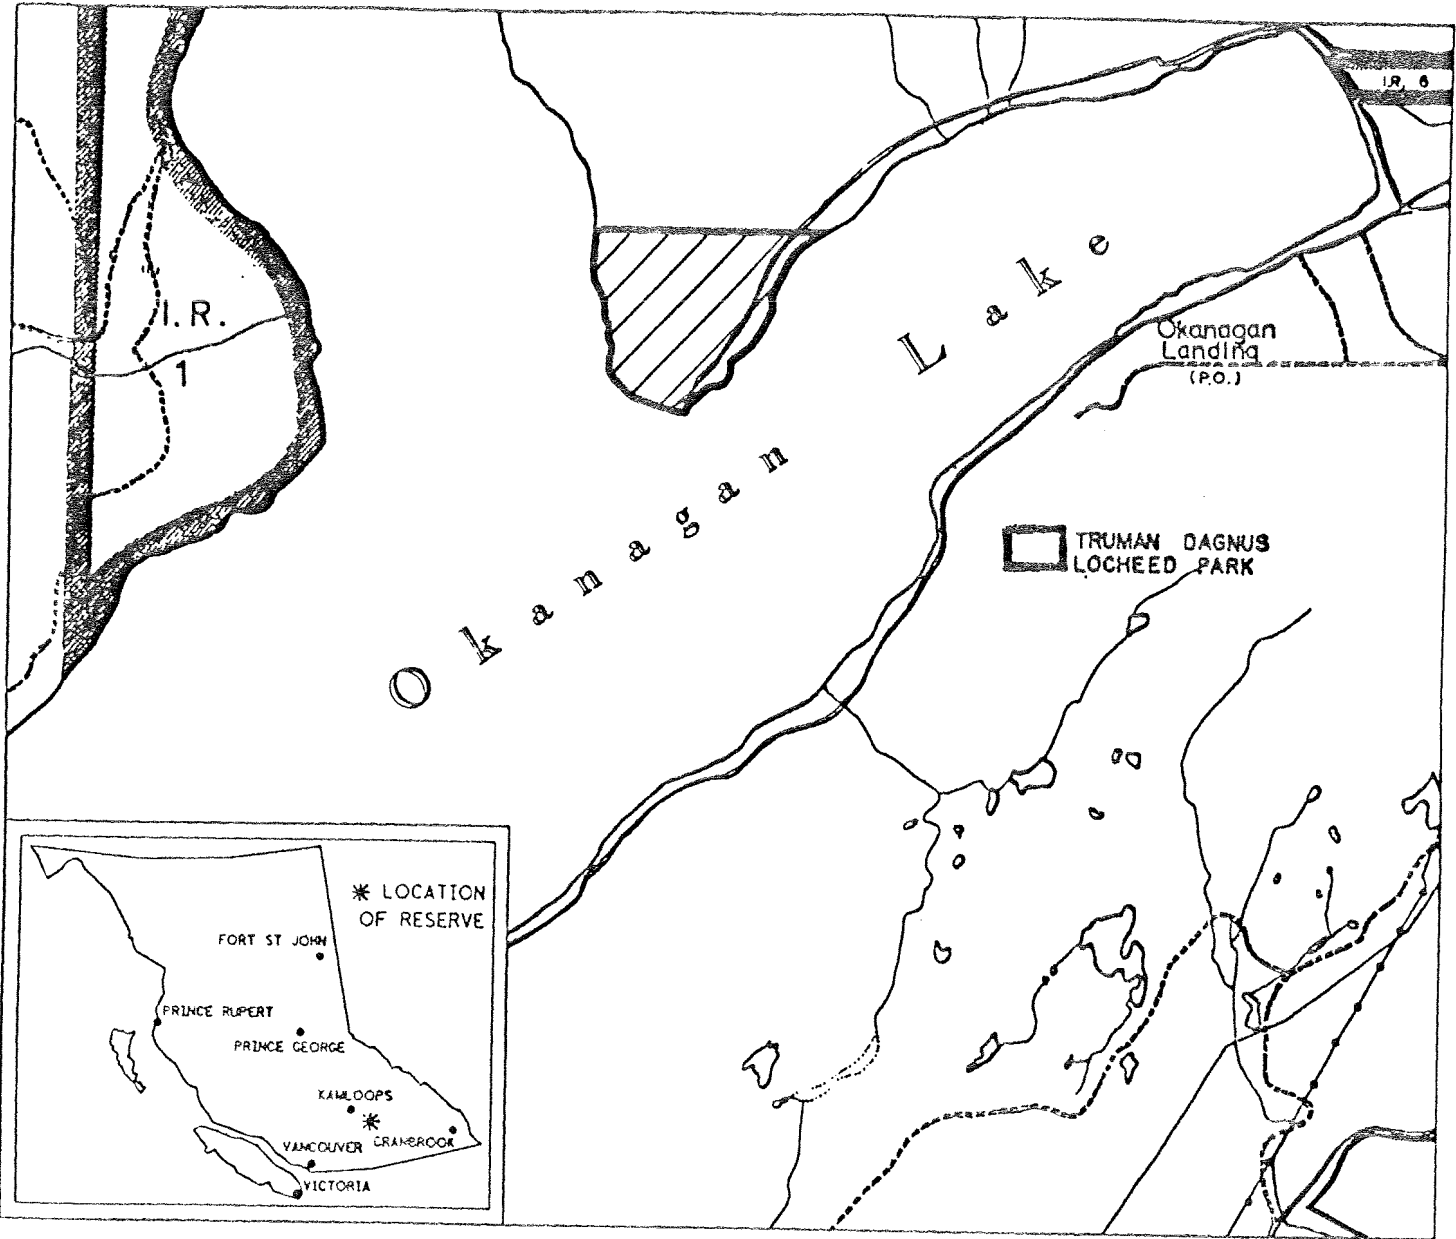

PROVINCE OF BRITISH COLUMBIA  
MINISTRY OF ENERGY, MINES AND PETROLEUM RESOURCES  
MINERAL TITLES BRANCH

TRONSON ROAD SUBDIVISION

This is a summary sketch of the area shown in black on Mineral Titles Reference Maps (File 12000 01)

|   |                            |                         |
|---|----------------------------|-------------------------|
| LAND DISTRICT:<br>OSOYOOS DIV., YALE DISTRICT | MINING DIVISION:<br>VERNON |                         |
| MAPS:<br>082L03W                              | SCALE 1: 50 000            | SKETCH PREPARED BY: DGP |