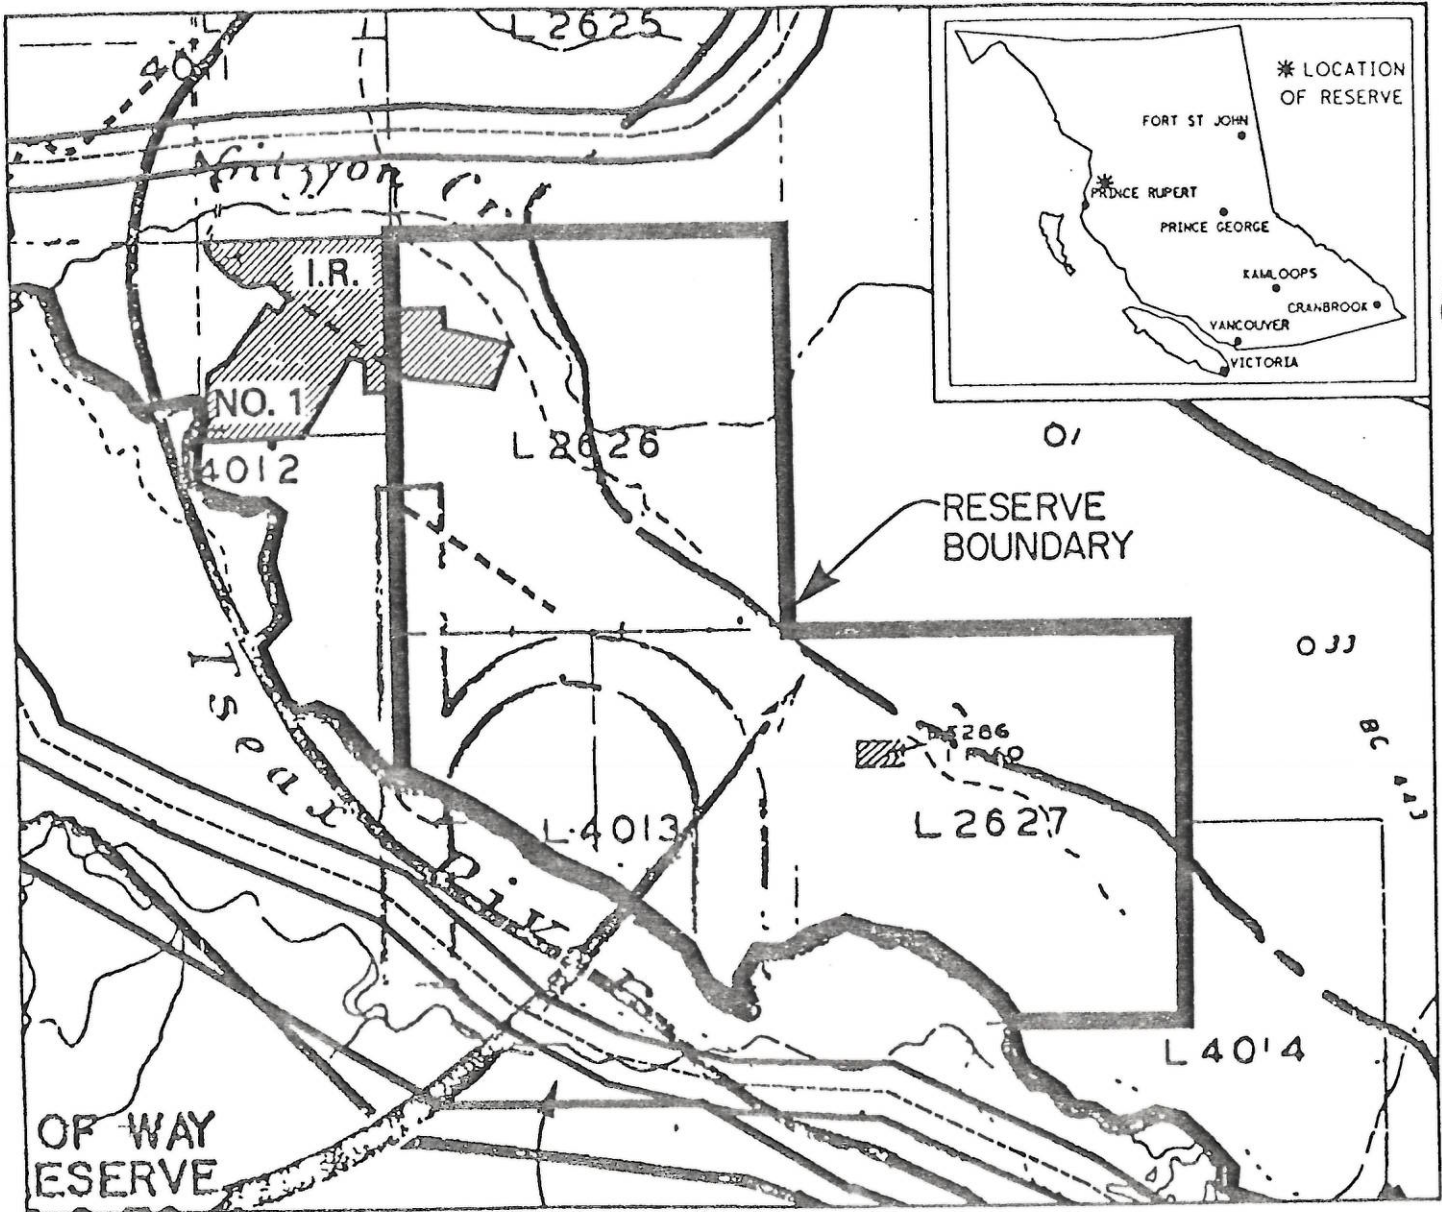

PROVINCE OF BRITISH COLUMBIA  
 MINISTRY OF ENERGY, MINES AND PETROLEUM RESOURCES  
 MINERAL TITLES BRANCH

GITLAKDAMIX INDIAN BAND

This is a summary sketch of the area shown in black on Mineral Titles Reference Maps (File 12000 01)

LAND DISTRICT: CASSIAR

MINING DIVISION: SKEENA

MAPS: M103P03E

SCALE 1: 31680

SKETCH PREPARED BY: LCK