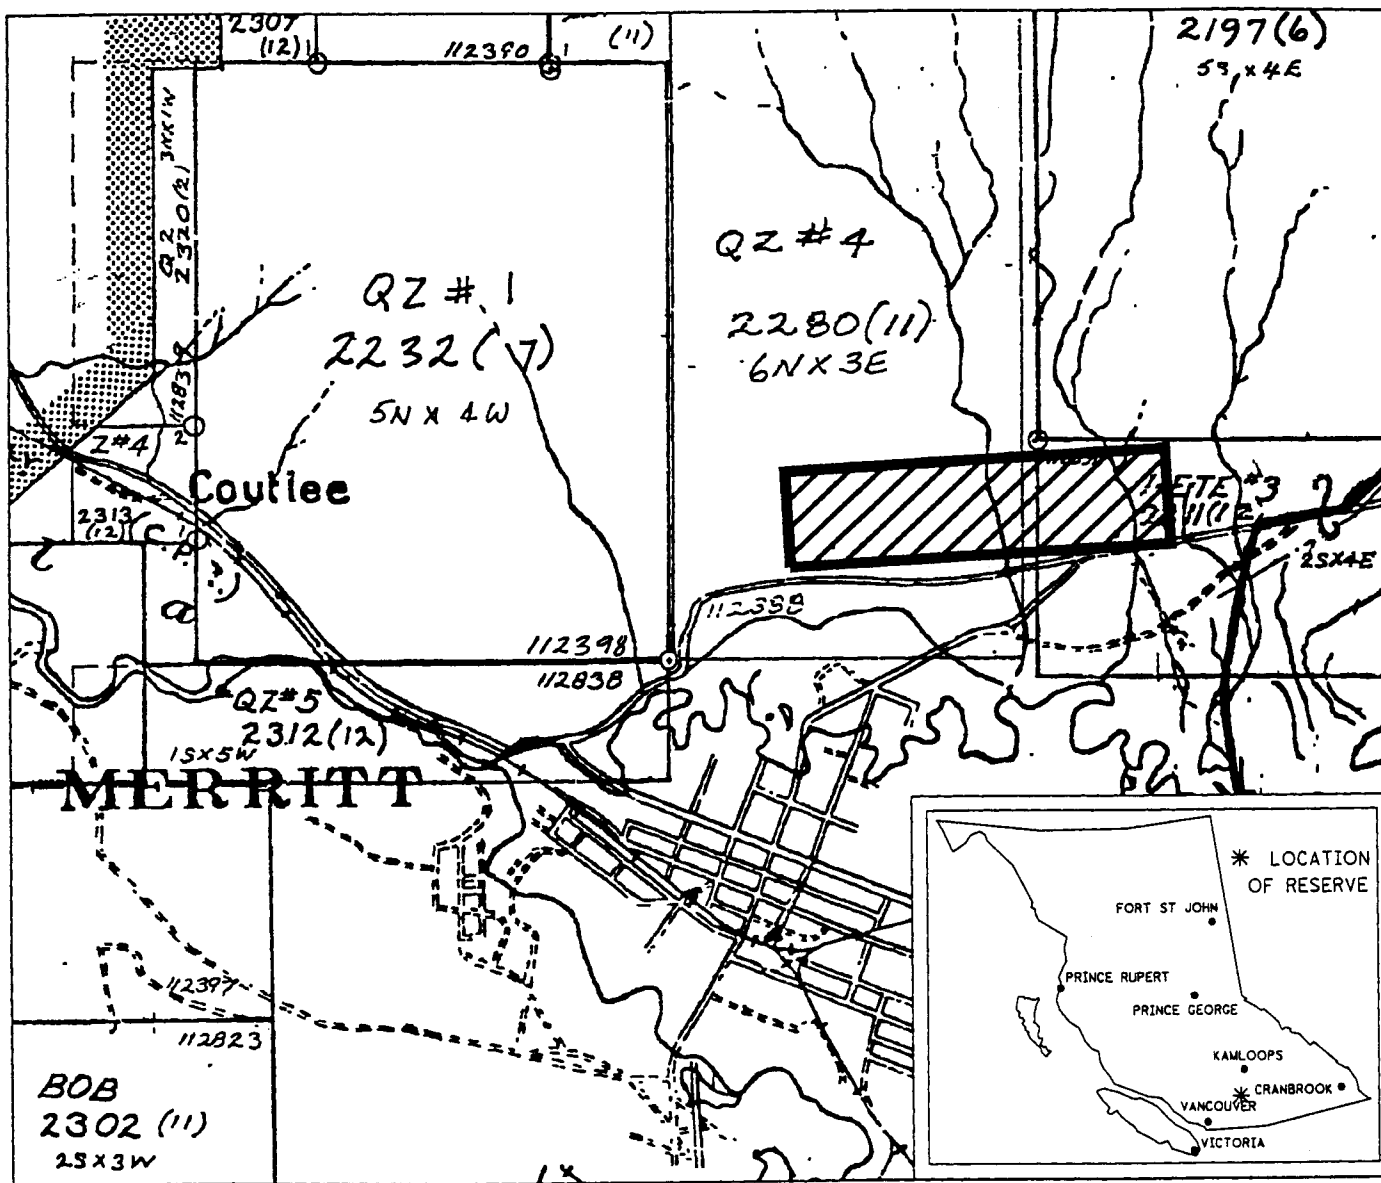

PROVINCE OF BRITISH COLUMBIA
MINISTRY OF ENERGY, MINES AND PETROLEUM RESOURCES
MINERAL TITLES BRANCH

MERRITT - NORTH BENCH

This is a summary sketch of the area shown in black on Mineral Titles Reference Maps (File 12000 01)

LAND DISTRICT: KAMLOOPS DIVISION OF YALE	MINING DIVISION: NICOLA	
MAPS: 092I02W	SCALE 1: 31680	SKETCH PREPARED BY: HJL