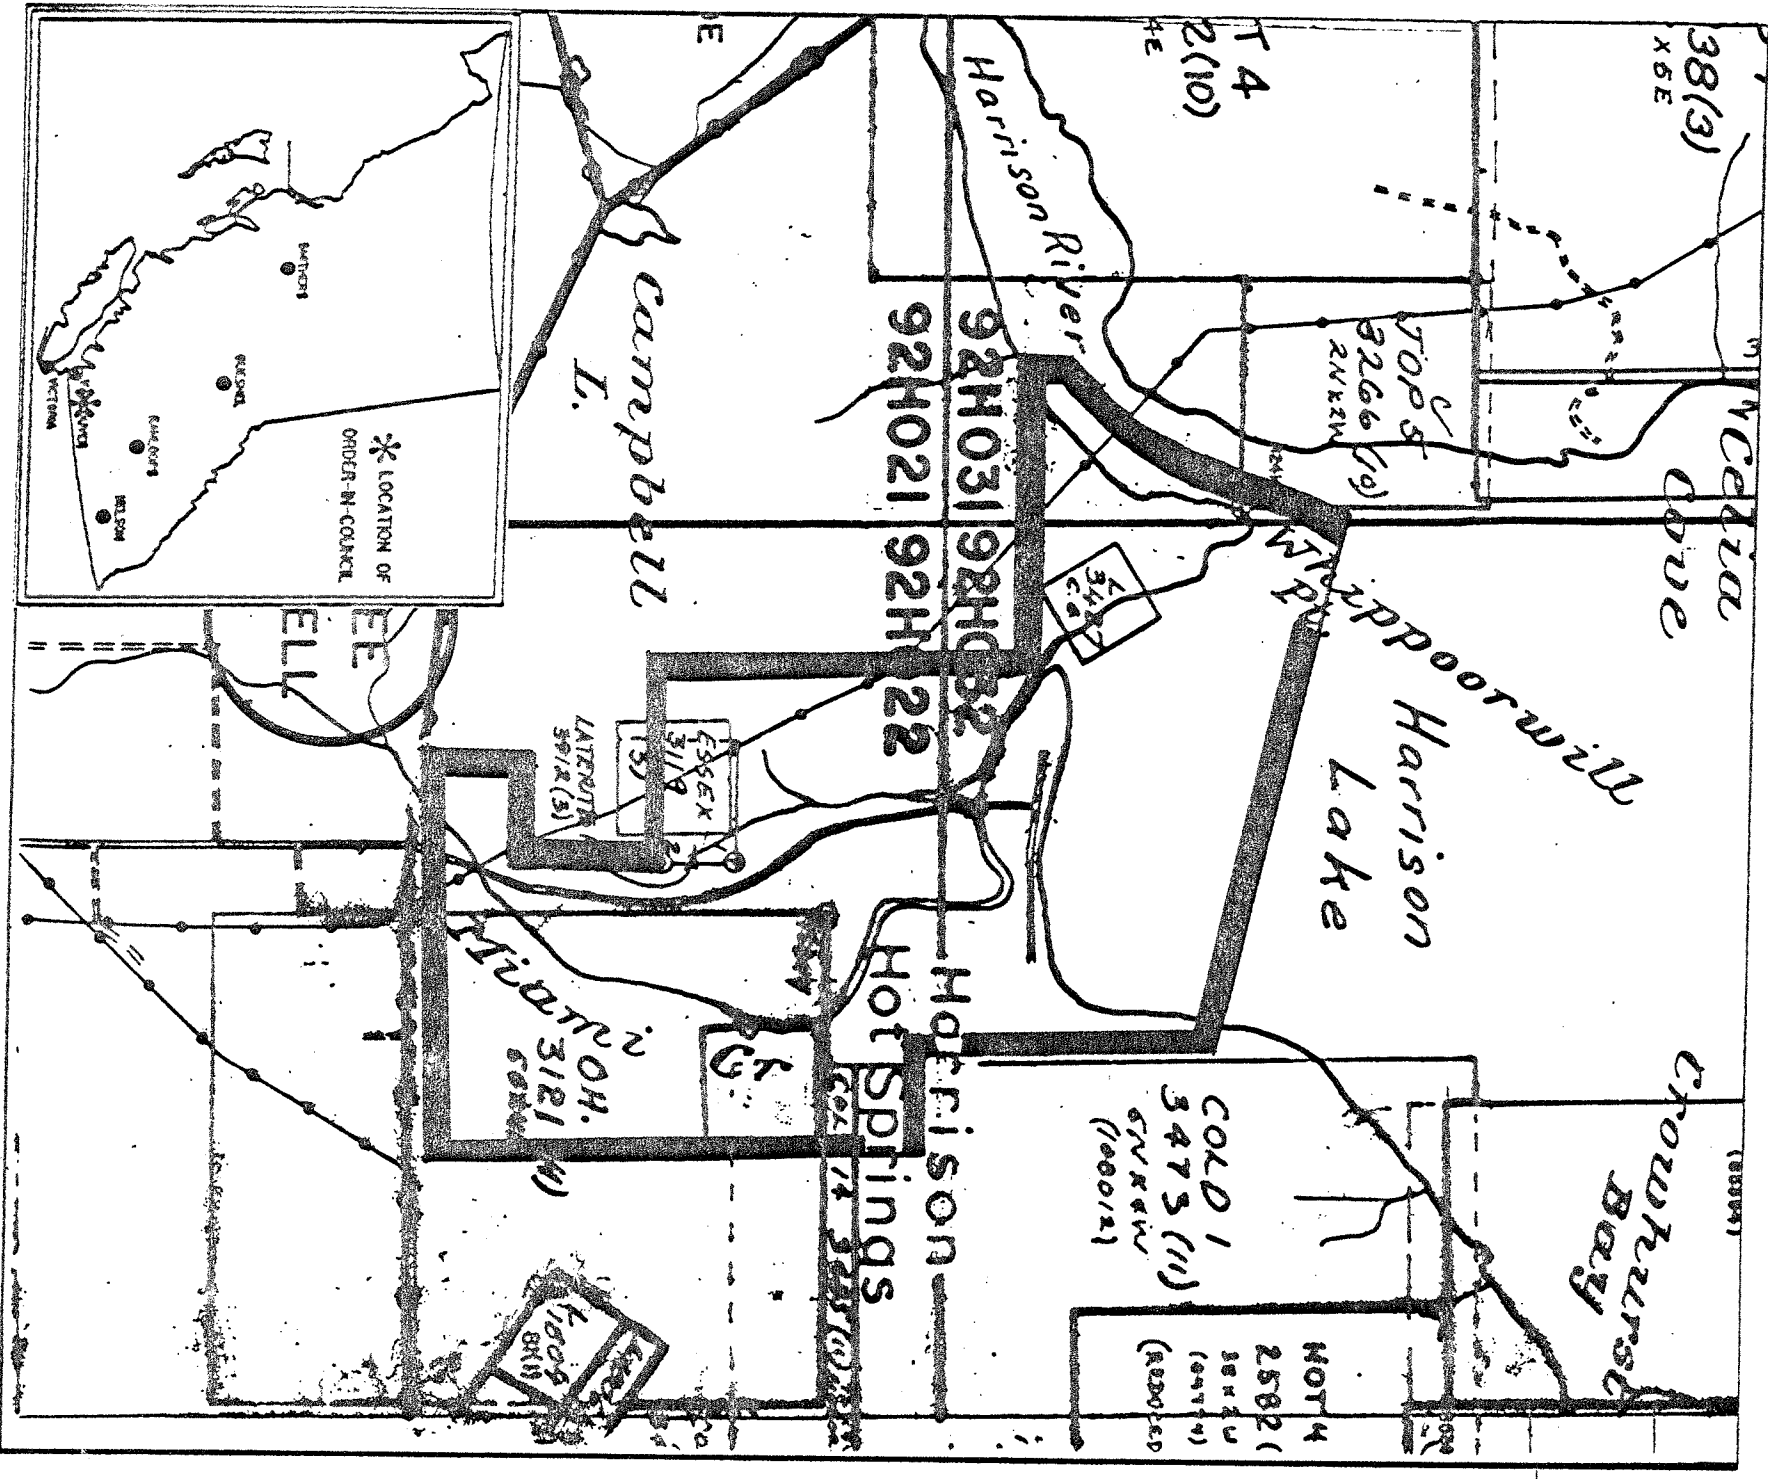

FILE: 14280-03-873

Province of British Columbia  
Ministry of Energy, Mines and Petroleum Resources  
Mineral Resources Division - Titles Branch  
HARRISON HOT SPRINGS RESERVE

This sketch is a summary of the area. The area is shown in black on Mineral Titles Reference Maps listed below; file number 2000 - 01 in Mineral Titles Branch Office.

LAND DISTRICT: NEW WESTMINSTER	MINING DIVISION: NEW WESTMINSTER
MAP NO: 92H/5W(6)	SKETCH PREPARED BY: J.J.