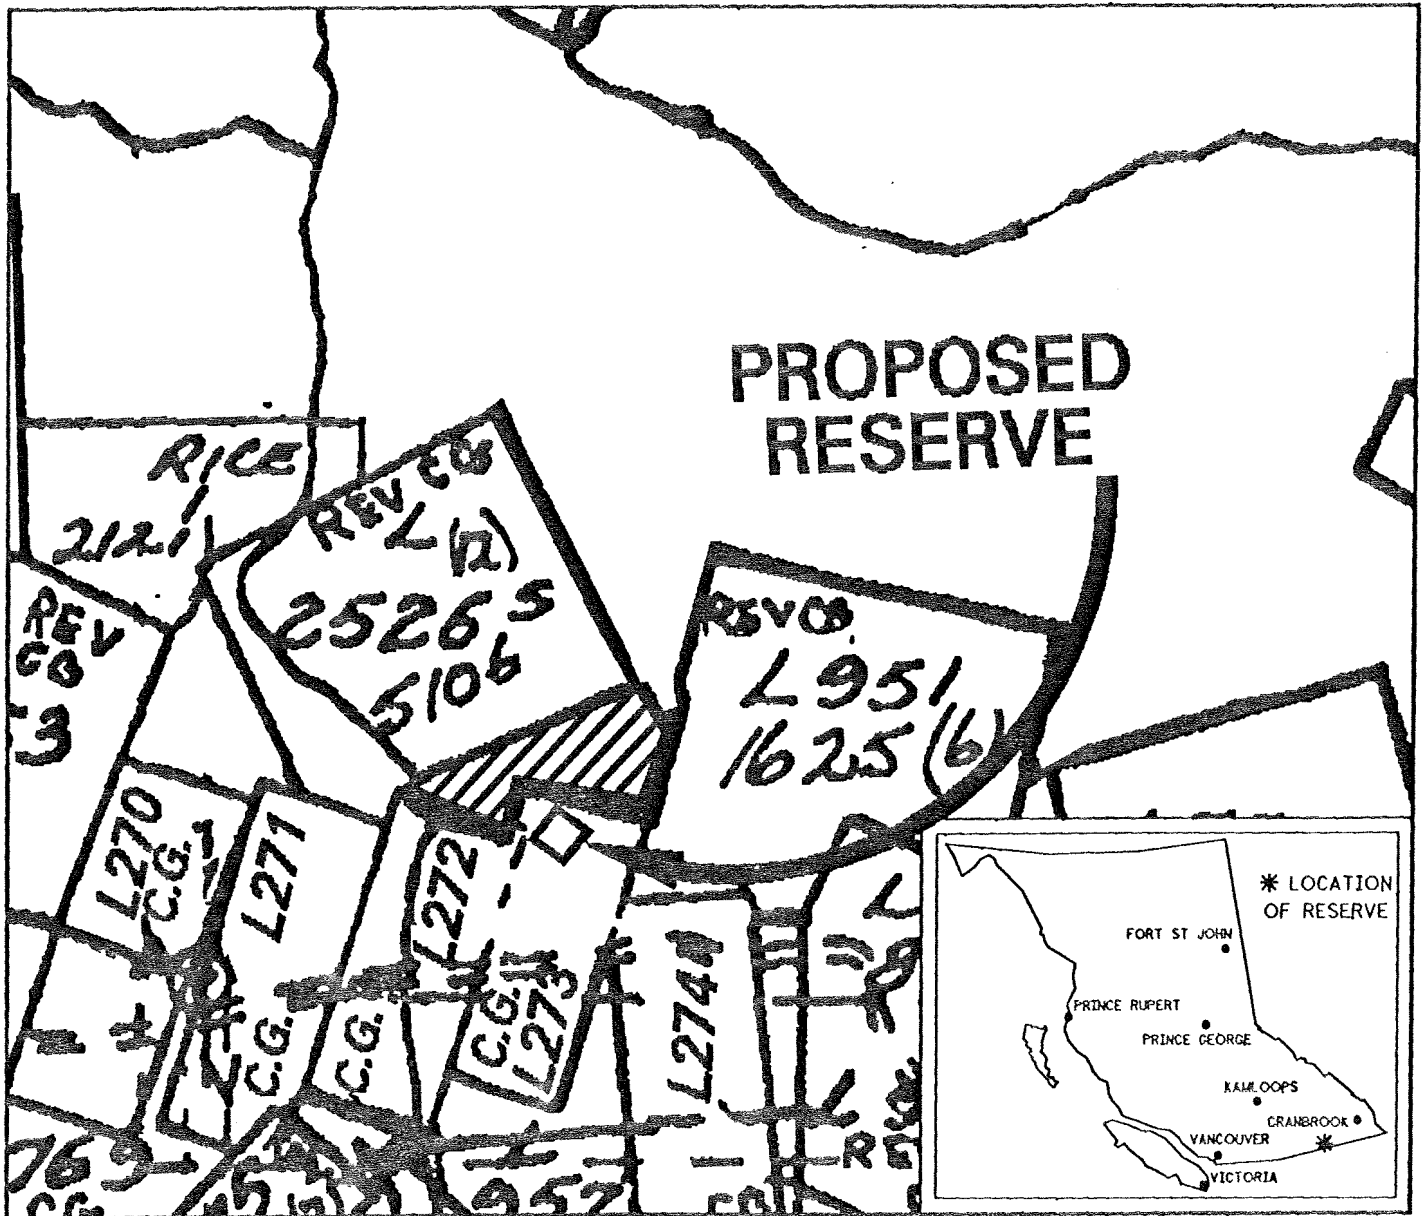

PROVINCE OF BRITISH COLUMBIA
 MINISTRY OF ENERGY, MINES AND PETROLEUM RESOURCES
 MINERAL TITLES BRANCH

CAMP MCKINNEY CEMETARY

This is a summary sketch of the area shown in black on Mineral Titles Reference Maps (File 12000 01)

LAND DISTRICT: SIMILKAMEEN DIVISION OF YALE	MINING DIVISION: GREENWOOD	
MAPS: M082E03E	SCALE 1:10 000	SKETCH PREPARED BY: EBM