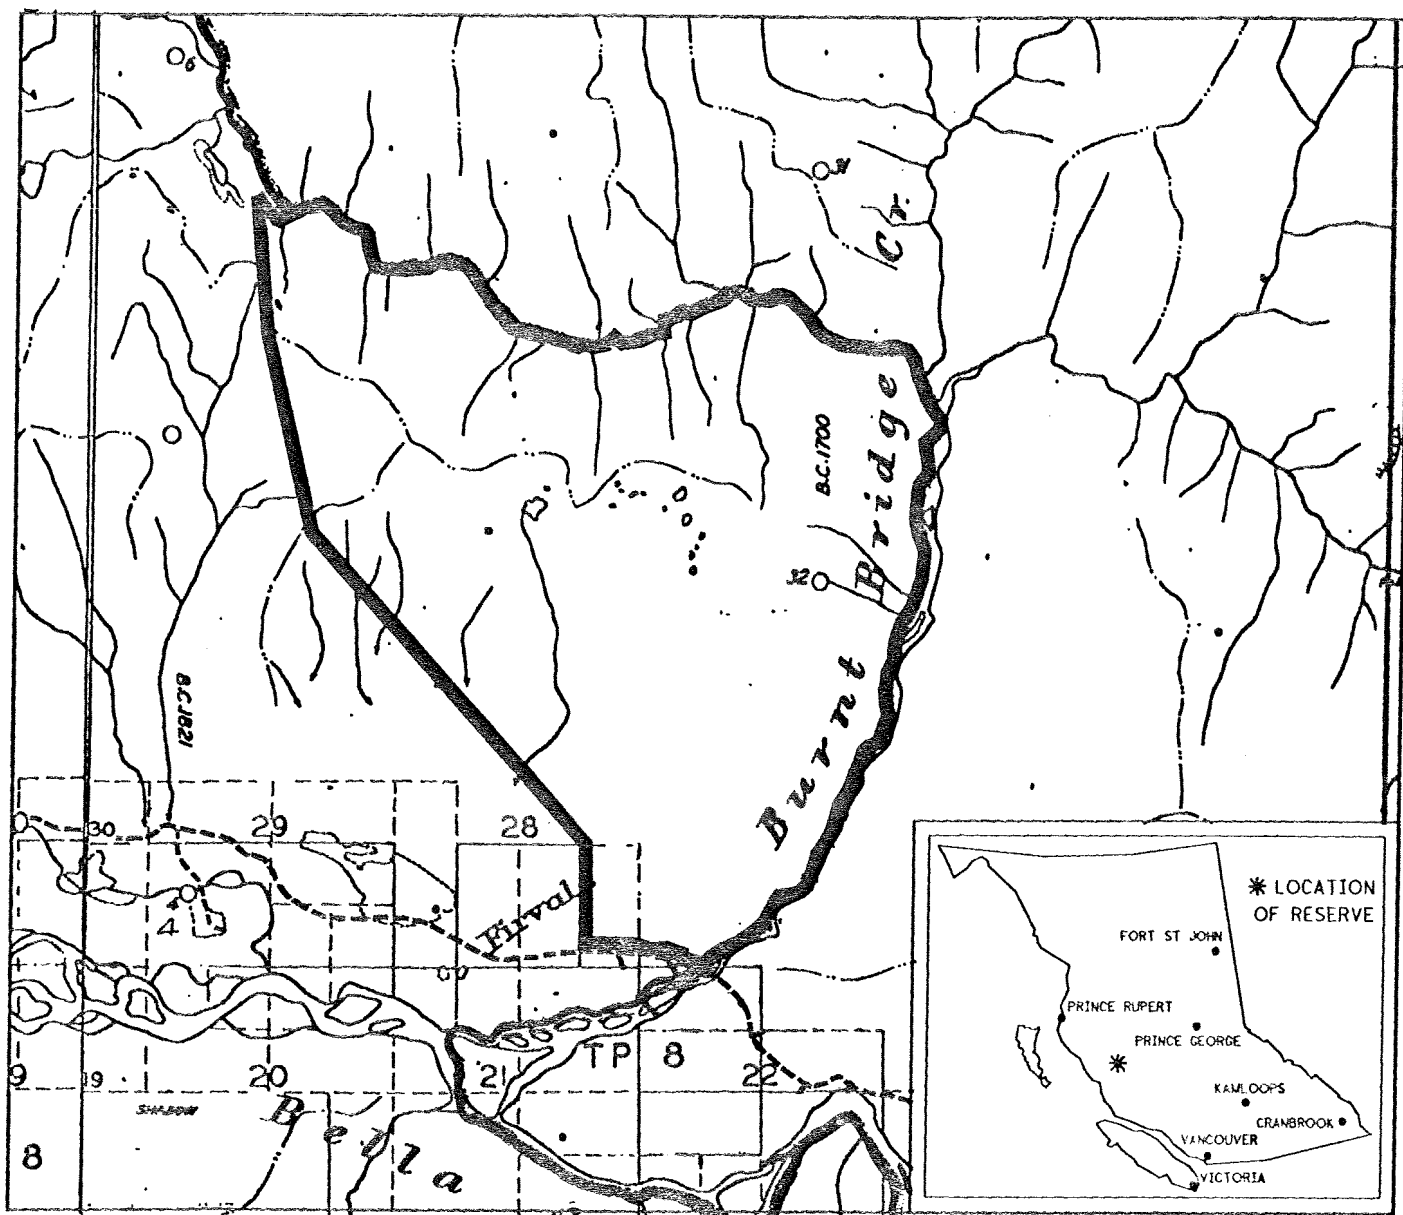

PROVINCE OF BRITISH COLUMBIA
MINISTRY OF ENERGY, MINES AND PETROLEUM RESOURCES
MINERAL TITLES BRANCH

TWEEDSMUIR ADDITION

This is a summary sketch of the area shown in black on Mineral Titles Reference Maps (File 12000 01)

LAND DISTRICT: COAST RANGE 3	MINING DIVISION: SKEENA	
MAPS: 093D08E	SCALE 1: 50 000	SKETCH PREPARED BY: KWD