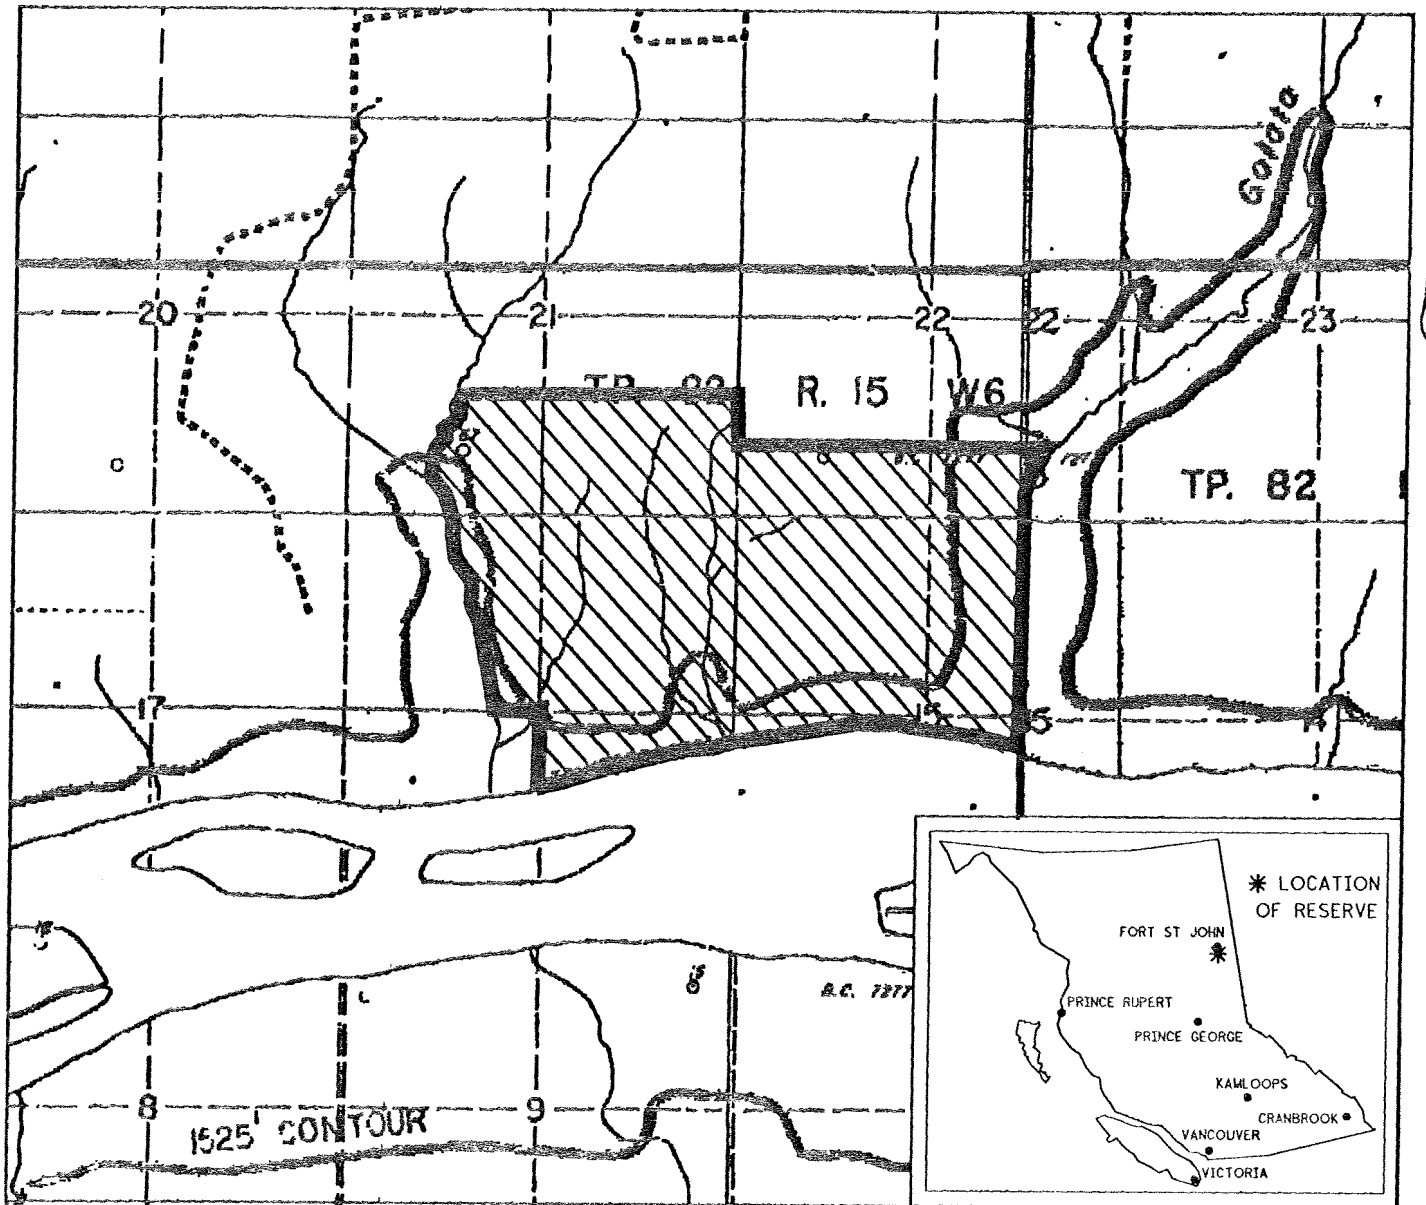

PROVINCE OF BRITISH COLUMBIA
MINISTRY OF ENERGY, MINES AND PETROLEUM RESOURCES
MINERAL TITLES BRANCH

PEACE RIVER - GOLATA CREEK

This is a summary sketch of the area shown in black on Mineral Titles Reference Maps (File 12000 01)

LAND DISTRICT: PEACE RIVER	MINING DIVISION: LIARD	
MAPS: 094A01W	SCALE 1: 31680	SKETCH PREPARED BY: KWD