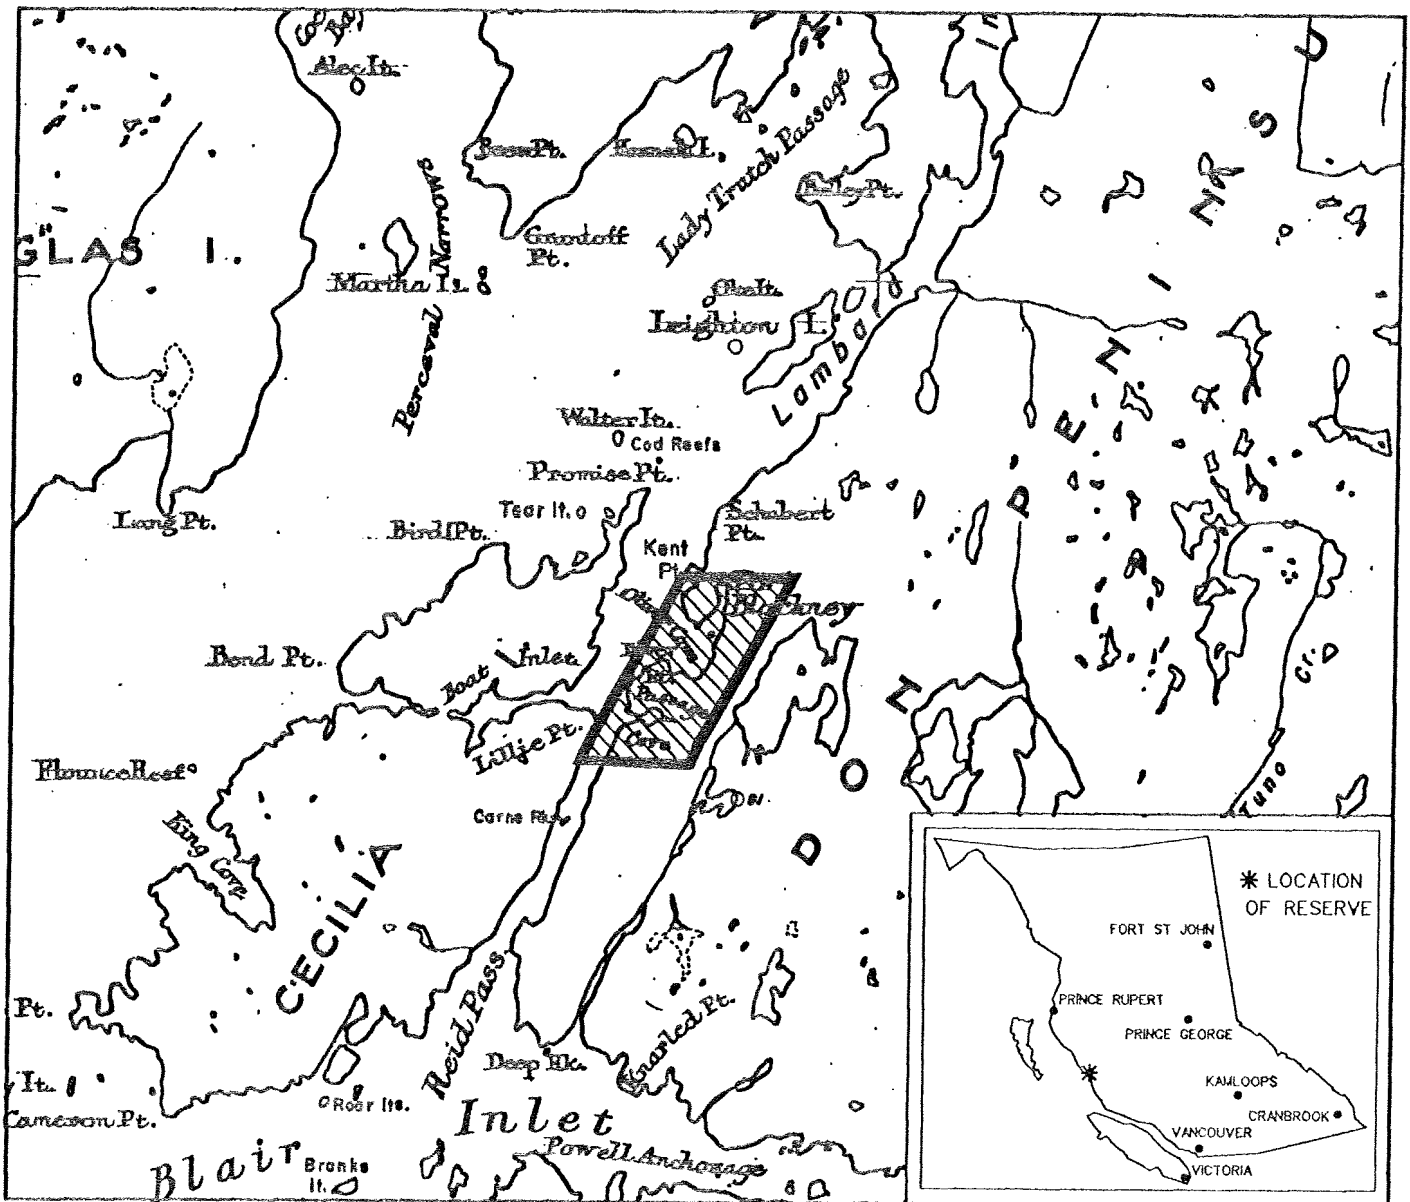

PROVINCE OF BRITISH COLUMBIA
 MINISTRY OF ENERGY, MINES AND PETROLEUM RESOURCES
 MINERAL TITLES BRANCH

OLIVER COVE

This is a summary sketch of the area shown in black on Mineral Titles Reference Maps (File 12000 01)

LAND DISTRICT: COAST RANGE 3	MINING DIVISION: SKEENA	
MAPS: 103A08W	SCALE 1:50 000	SKETCH PREPARED BY KWD