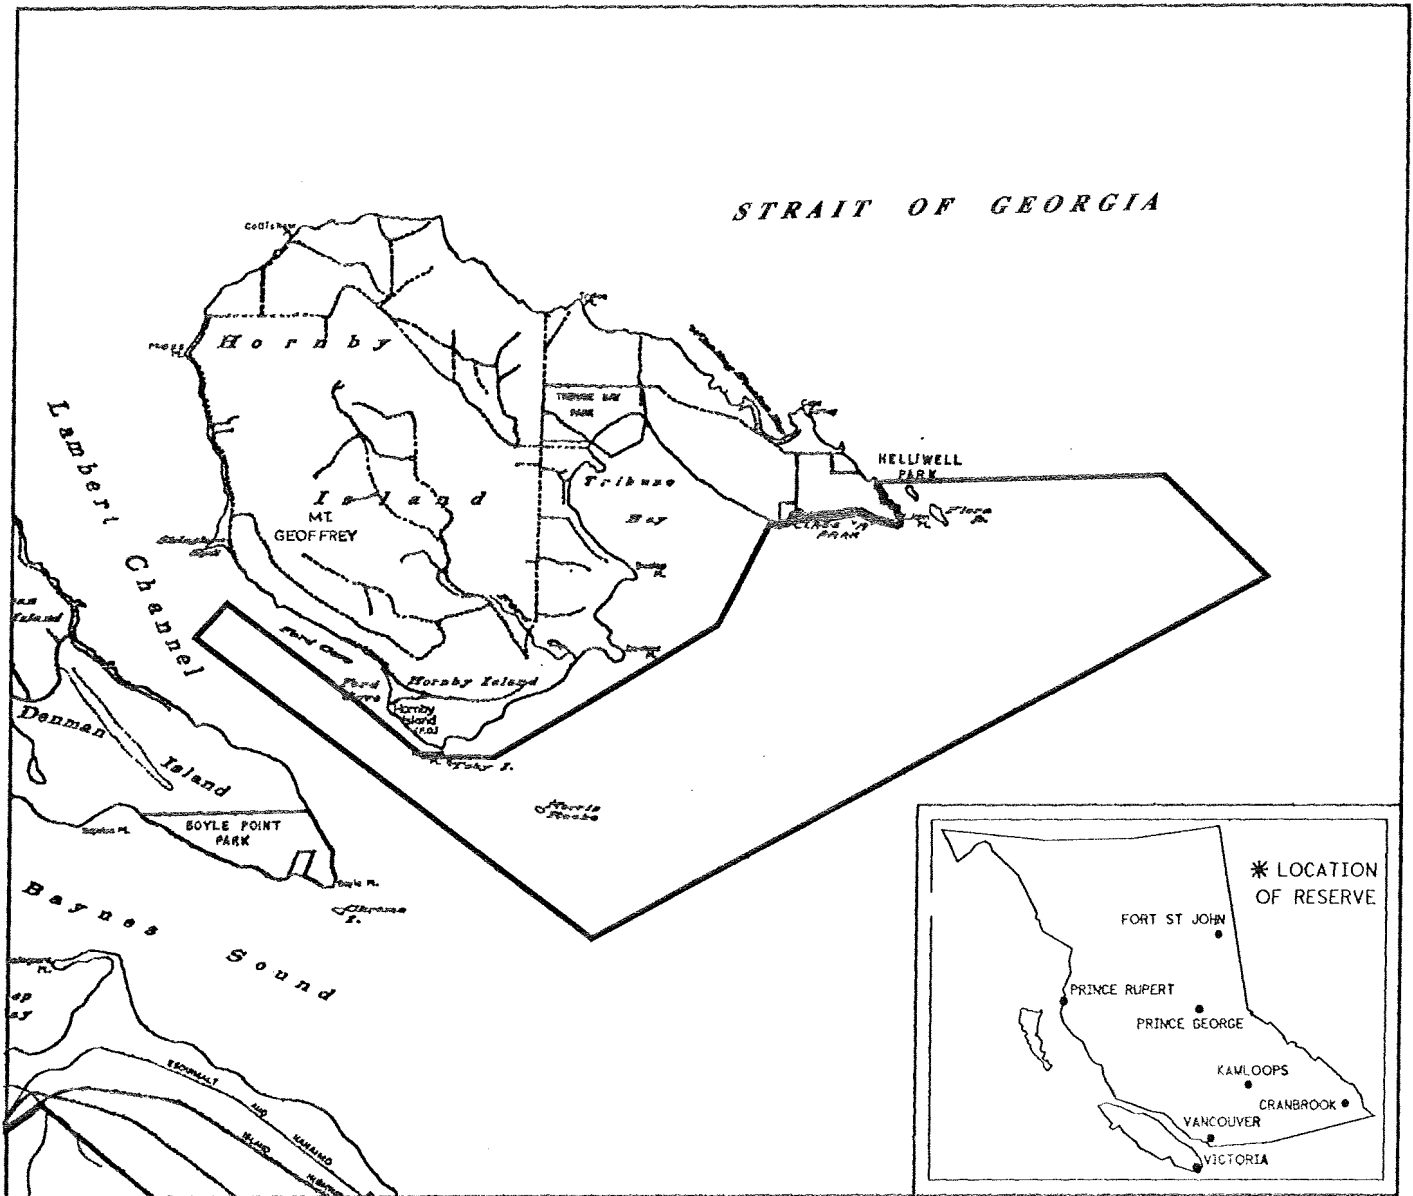

PROVINCE OF BRITISH COLUMBIA  
MINISTRY OF ENERGY, MINES AND PETROLEUM RESOURCES  
MINERAL TITLES BRANCH

LAMBERT CHANNEL

This is a summary sketch of the area shown in black on Mineral Titles Reference Maps (File 12000 01)

LAND DISTRICT: NANAIMO	MINING DIVISION: NANAIMO	
MAPS: 092F07E, 10E	SCALE 1:100 000	SKETCH PREPARED BY: KWD