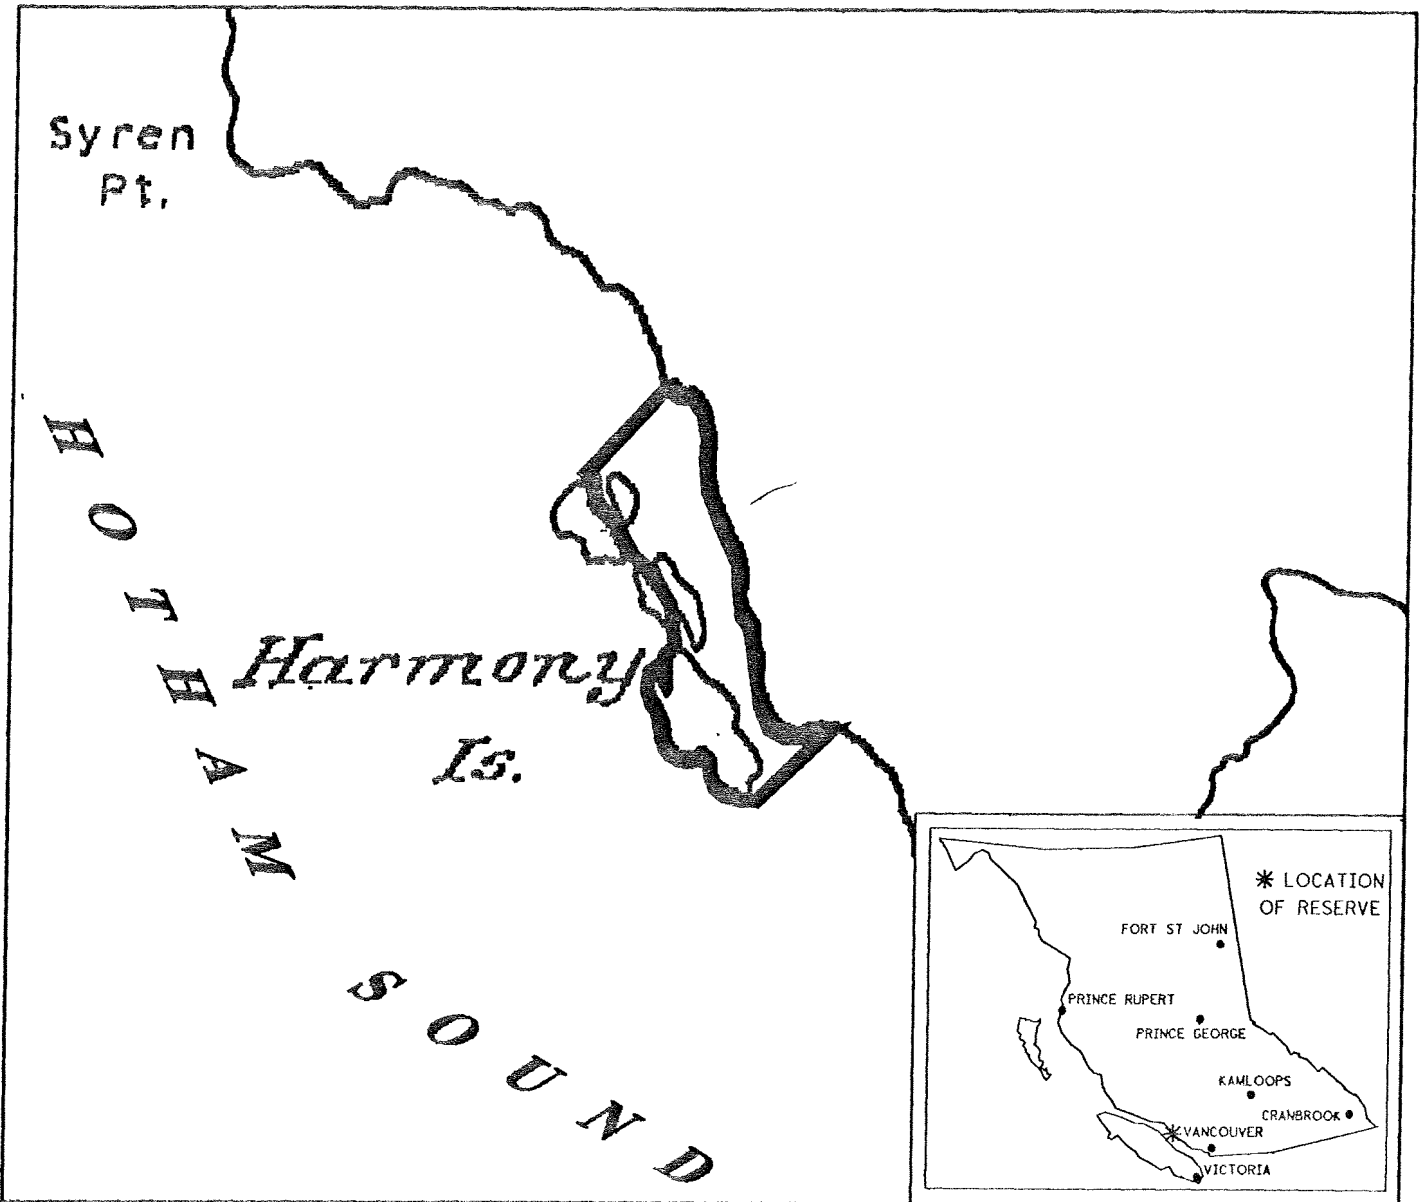

PROVINCE OF BRITISH COLUMBIA
 MINISTRY OF ENERGY, MINES AND PETROLEUM RESOURCES
 MINERAL TITLES BRANCH

JERVIS INLET

This is a summary sketch of the area shown in black on Mineral Titles Reference Maps (File 12000 01)

LAND DISTRICT: NEW WESTMINSTER	MINING DIVISION: VANCOUVER	
MAPS: 092F16E	SCALE 1: 20 000	SKETCH PREPARED BY: KWD