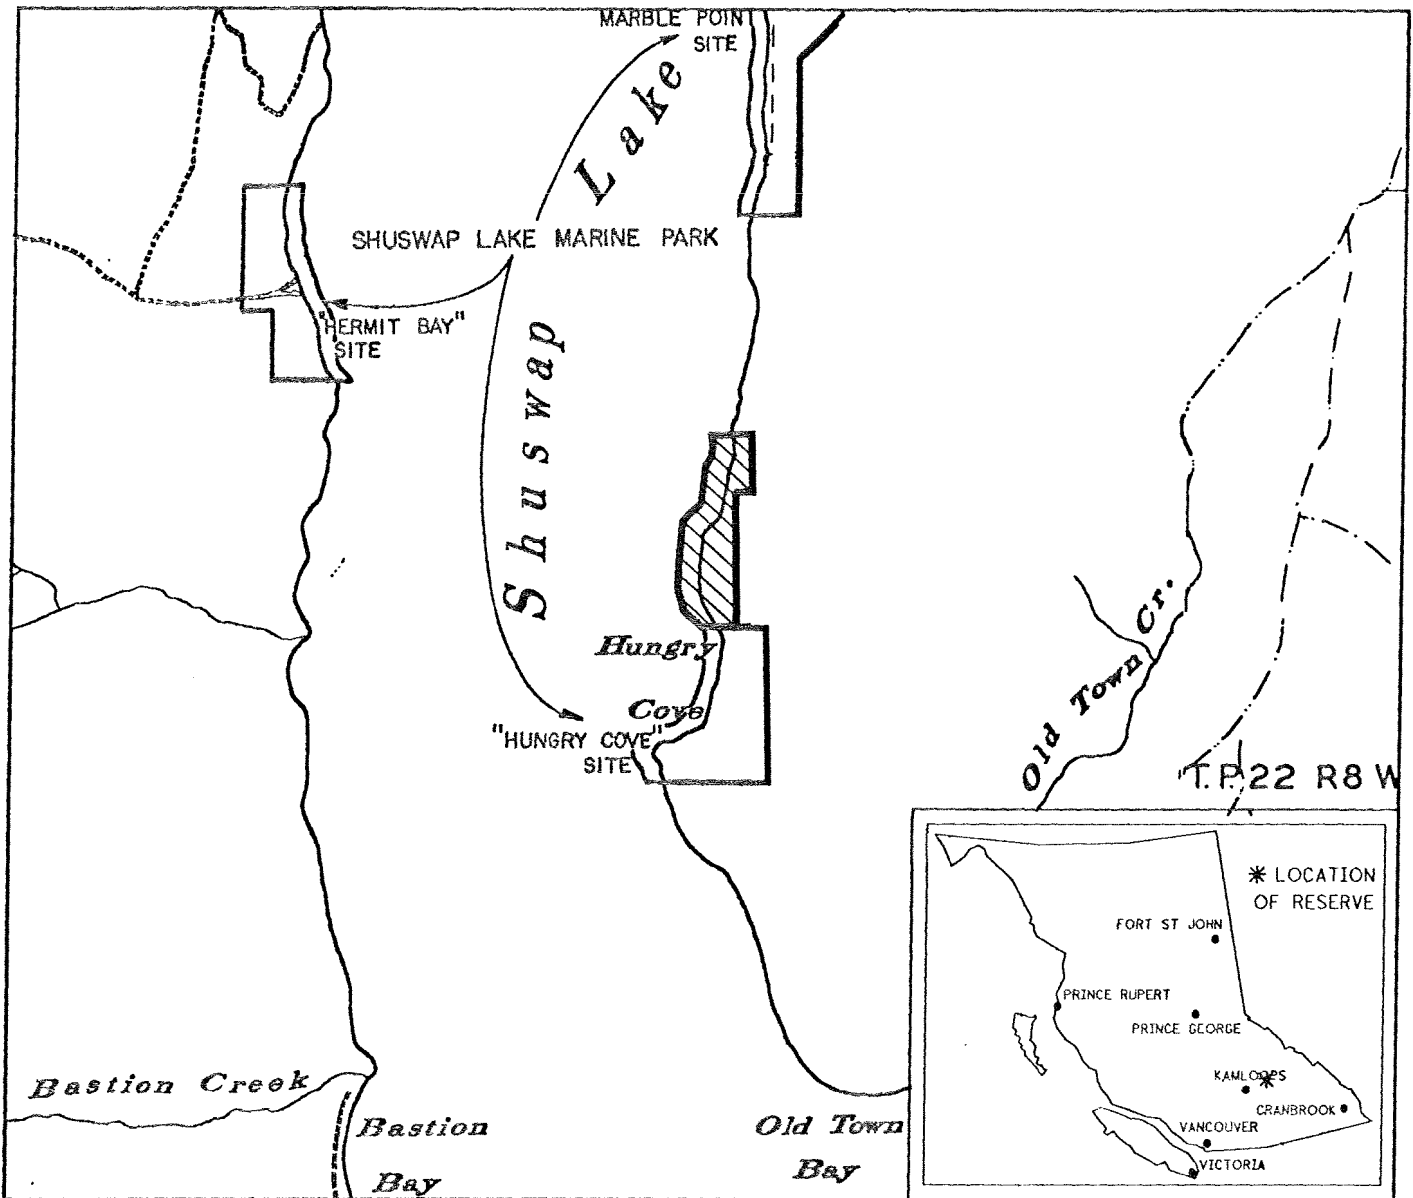

PROVINCE OF BRITISH COLUMBIA  
MINISTRY OF ENERGY, MINES AND PETROLEUM RESOURCES  
MINERAL TITLES BRANCH

HUNGRY COVE

This is a summary sketch of the area shown in black on Mineral Titles Reference Maps (File 12000 01)

LAND DISTRICT: KAMLOOPS	MINING DIVISION: KAMLOOPS	
MAPS: 082L14E	SCALE 1: 50 000	SKETCH PREPARED BY: KWD