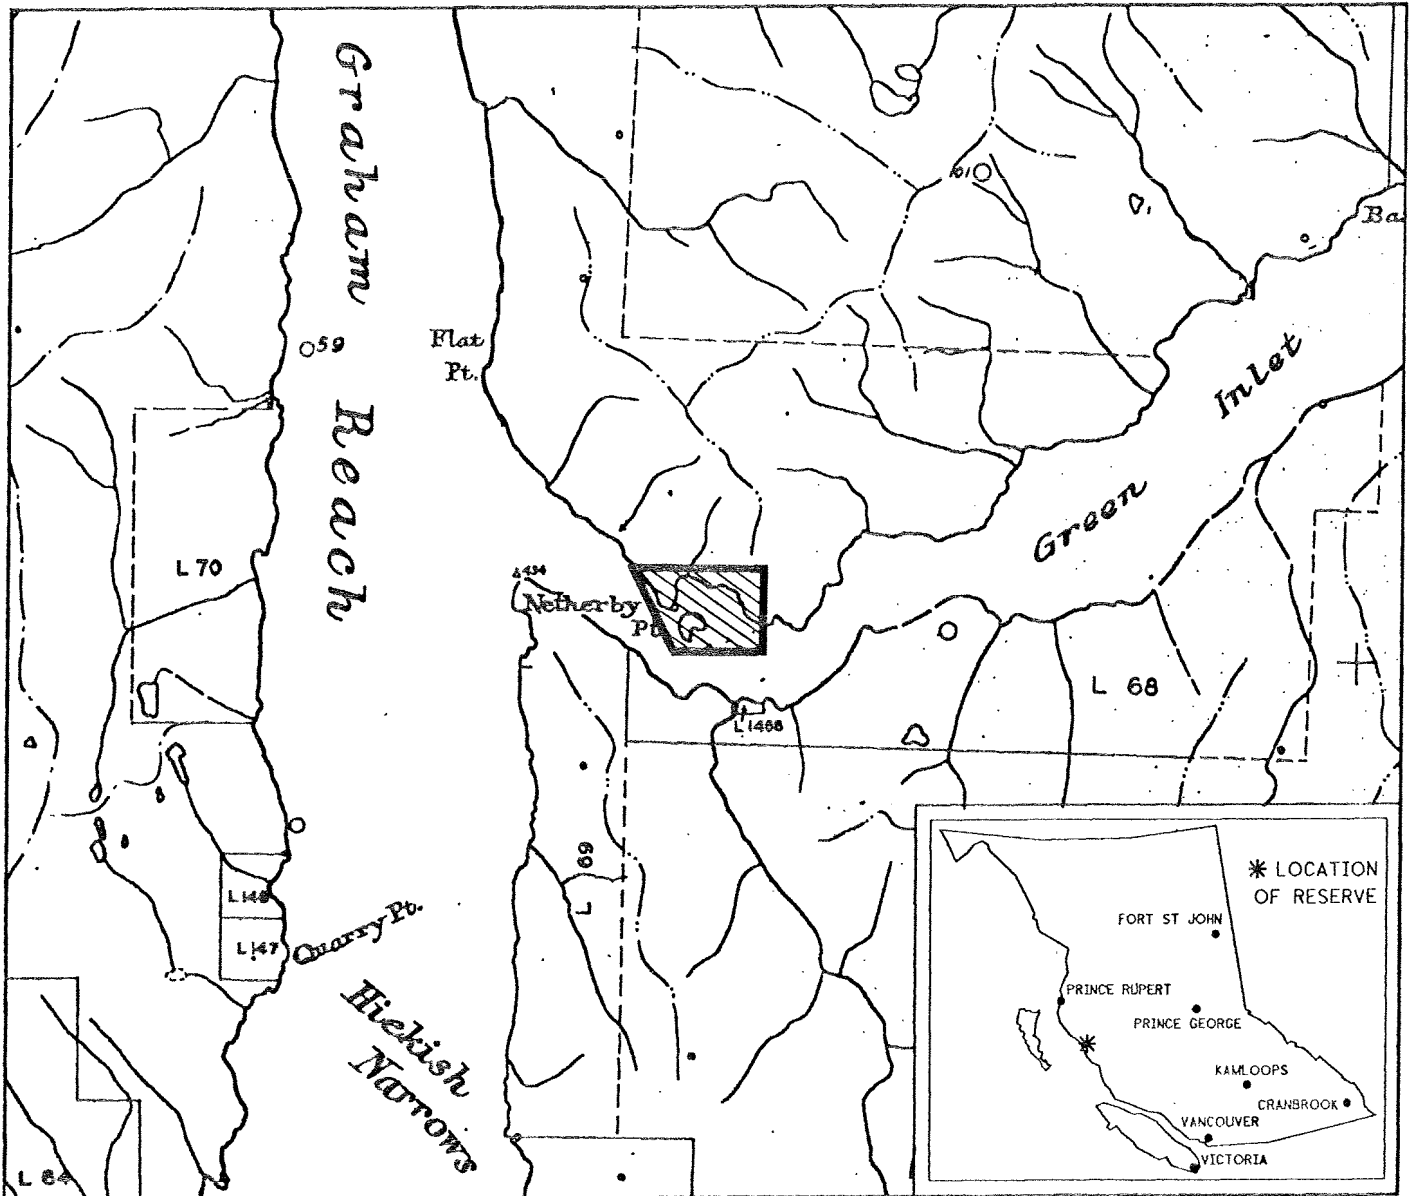

PROVINCE OF BRITISH COLUMBIA
 MINISTRY OF ENERGY, MINES AND PETROLEUM RESOURCES
 MINERAL TITLES BRANCH

HORSEFLY COVE

This is a summary sketch of the area shown in black on Mineral Titles Reference Maps (File 12000 0)

LAND DISTRICT: COAST RANGE 3	MINING DIVISION: SKEENA	
MAPS: 103A16W	SCALE 1: 50 000	SKETCH PREPARED BY: KWD