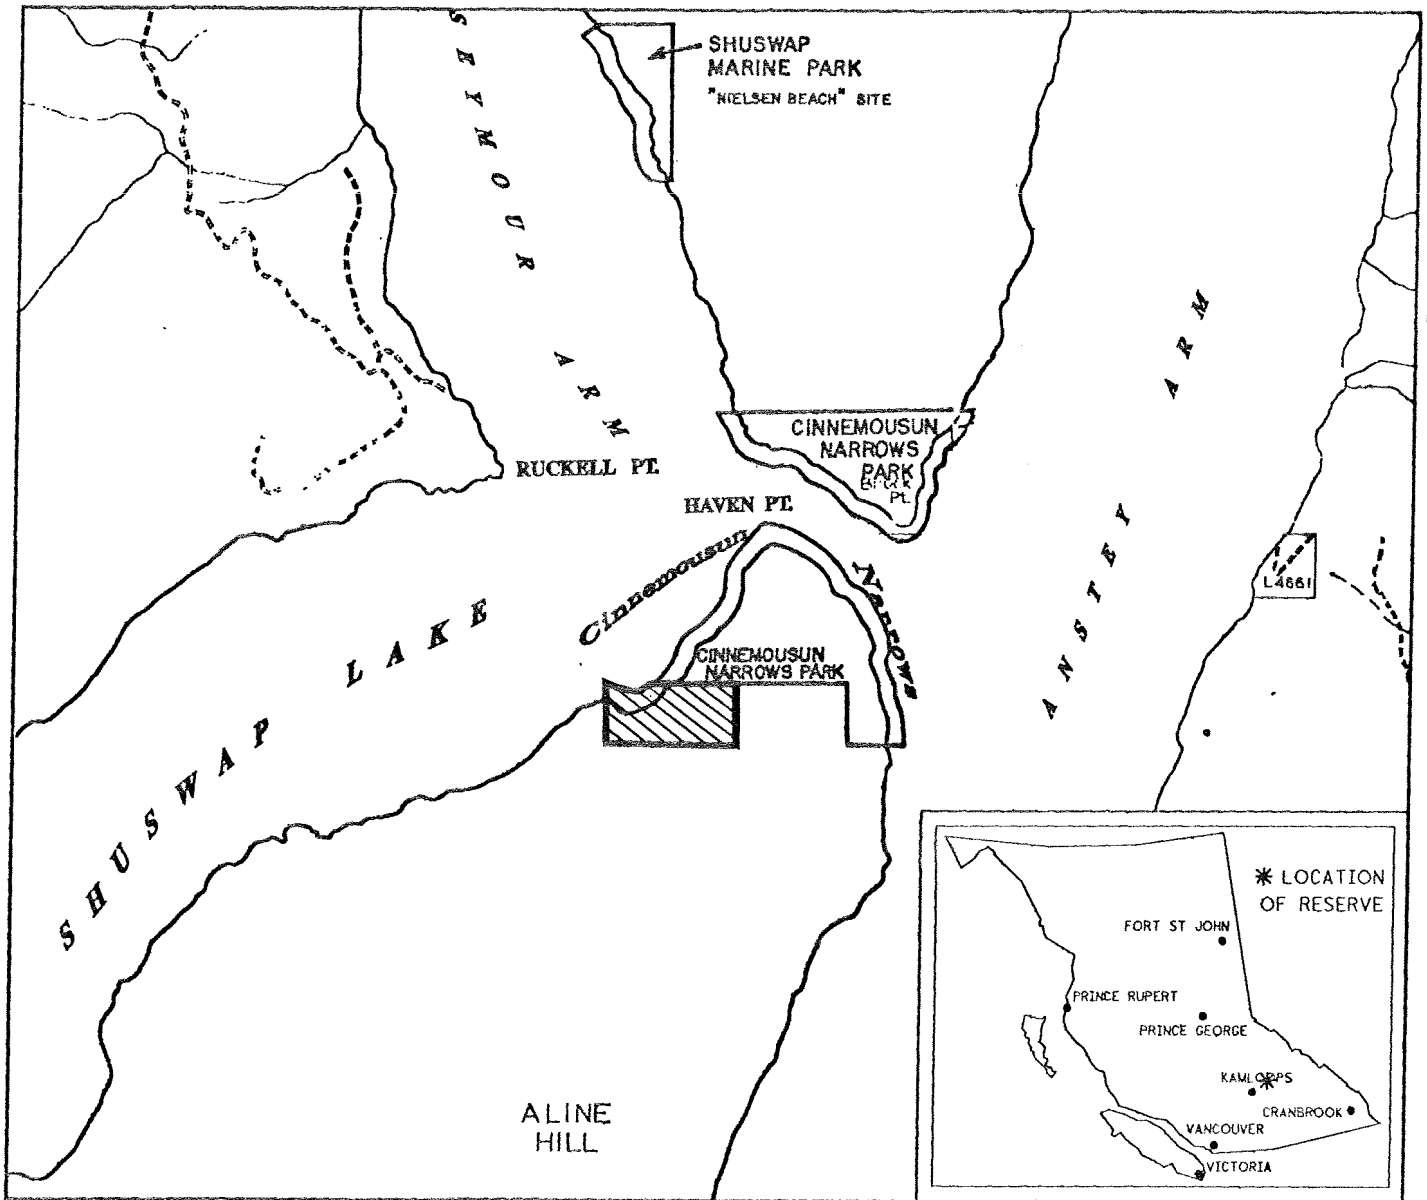

PROVINCE OF BRITISH COLUMBIA
MINISTRY OF ENERGY, MINES AND PETROLEUM RESOURCES
MINERAL TITLES BRANCH

HAVEN POINT - SITE 1

This is a summary sketch of the area shown in black on Mineral Titles Reference Maps (File 12000 01)

LAND DISTRICT: KAMLOOPS	MINING DIVISION: KAMLOOPS	
MAPS: 082LI4E	SCALE 1: 50 000	SKETCH PREPARED BY: KWD